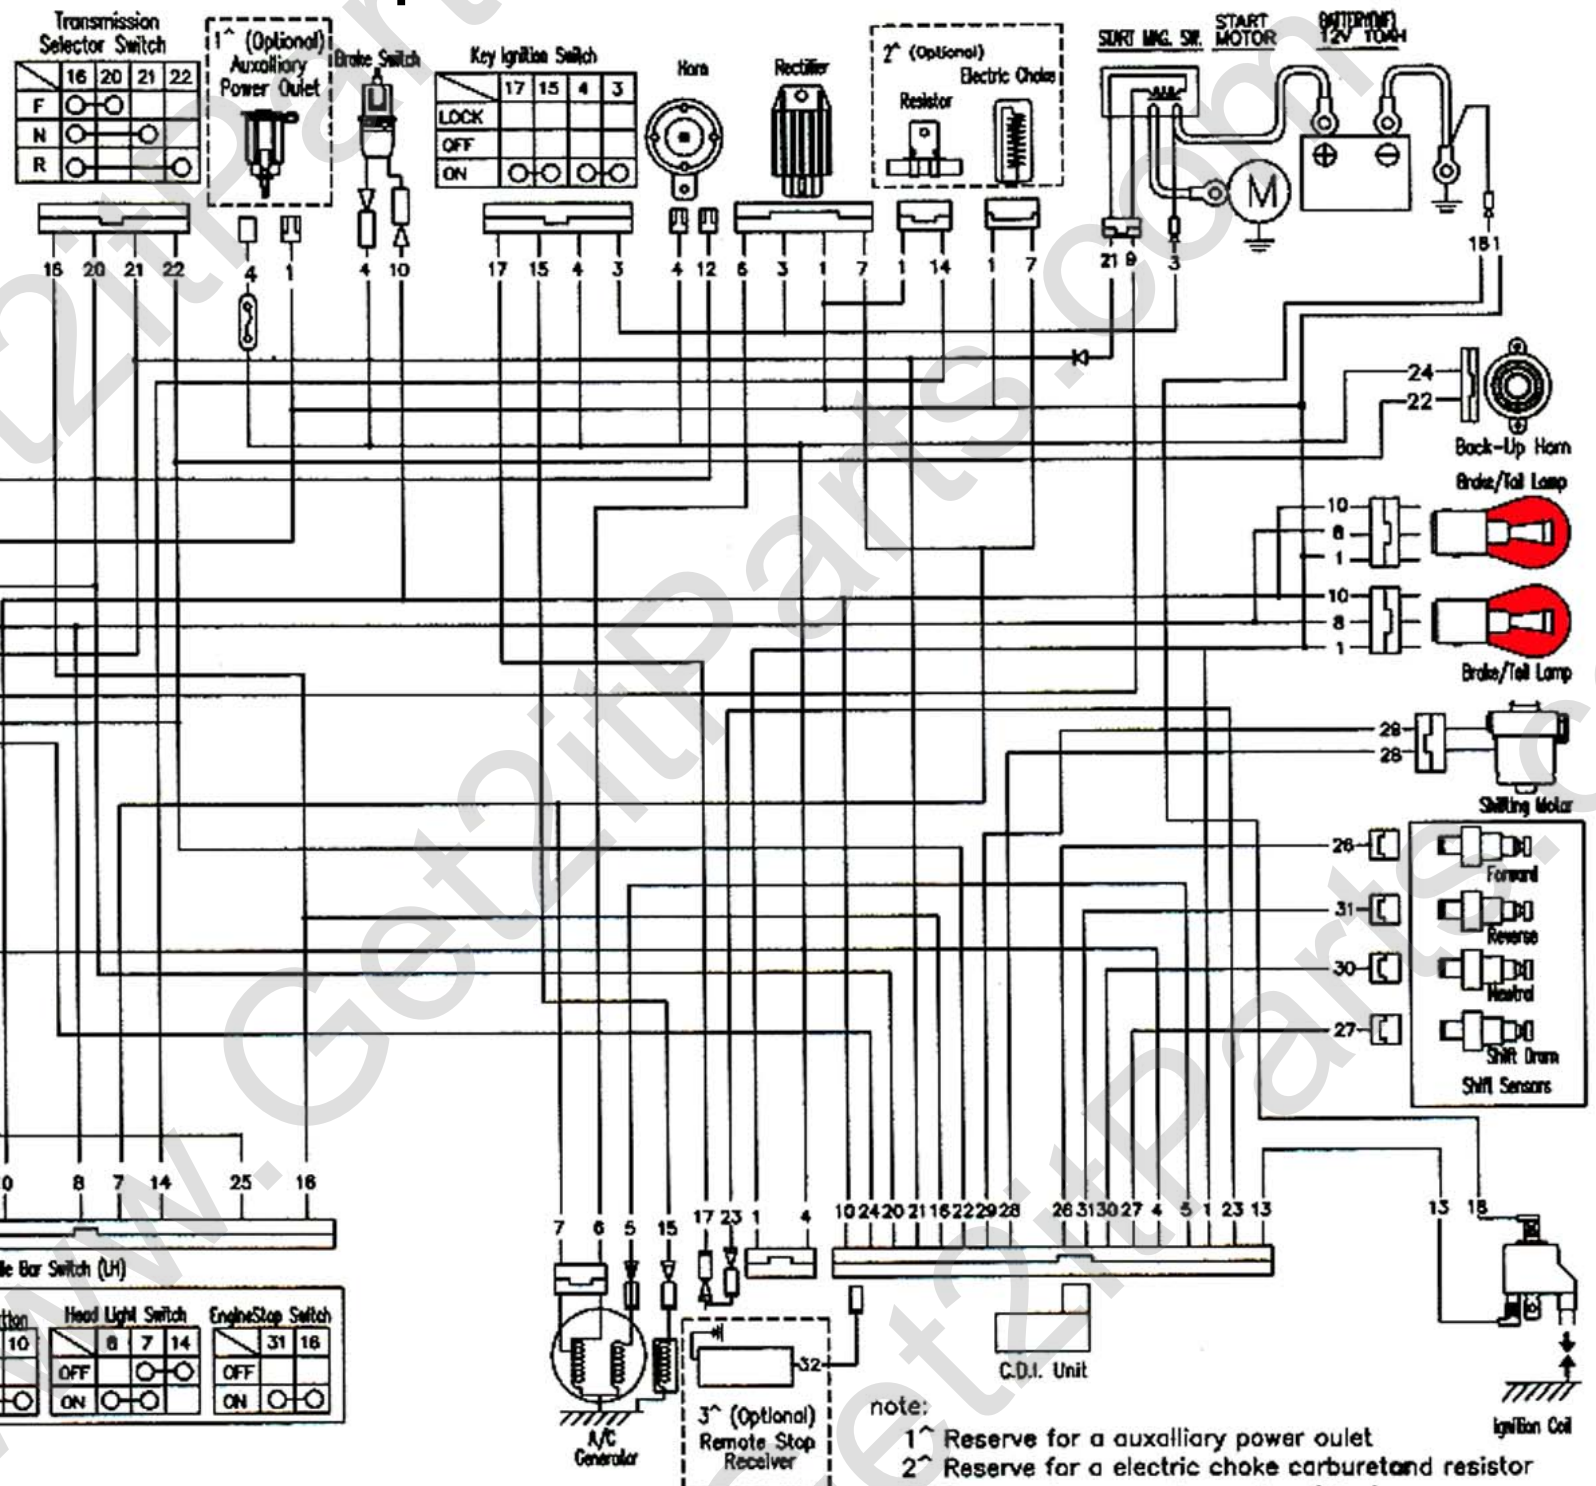

Viper 90R 2006 08/05/2005

REF#	Color	REF#	Color
1	Black	16	Black/White
2	Red	17	White/Black
3	Red	18	Black/Yellow
4	Brown	19	Cyan
5	Black/Red	20	Purple
6	White/Red	21	Yellow
7	Yellow/Red	22	White
8	Orange	23	Brown/Yellow
9	Blue/White	24	Gray
10	Cyan/Yellow	25	Red/Black
11	Red/White	26	Green/White
12	Pink	27	Green/Red
13	White/Blue	28	Brown/Blue
14	Yellow/Black	29	Brown/Black
15	Blue/Yellow	30	Gray/Red
32	Black	31	Blue/Red

Horn Button	Starter Button	Head Light Switch	Engine Stop Switch
OFF 1 12	OFF 9 10	OFF 8 7 14	OFF 31 18
ON 1 12	ON 9 10	ON 8 7 14	ON 31 18

note:

- 1^ Reserve for a auxilliary power outlet
- 2^ Reserve for a electric choke carburetor and resistor
- 3^ Reserve for a remote receiver (stop)
- 4^ After market