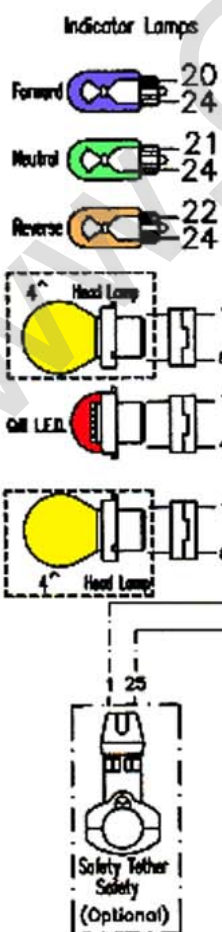

Viper 90R 2006 08/05/2005

REF#	Color	REF#	Color
1	Black	16	Black/White
2	Red	17	White/Black
3	Red	18	Black/Yellow
4	Brown	19	Cyan
5	Black/Red	20	Purple
6	White/Red	21	Yellow
7	Yellow/Red	22	White
8	Orange	23	Brown/Yellow
9	Blue/White	24	Gray
10	Cyan/Yellow	25	Red/Black
11	Red/White	26	Green/White
12	Pink	27	Green/Red
13	White/Blue	28	Brown/Blue
14	Yellow/Black	29	Brown/Black
15	Blue/Yellow	30	Gray/Red
32	Black	31	Blue/Red

Horn Button	Starter Button	Head Light Switch	Engine Stop Switch
OFF 1 12	OFF 9 10	OFF 8 7 14	OFF 31 18
ON 1 12	ON 9 10	ON 8 7 14	ON 31 18

note:

- 1^ Reserve for a auxilliary power outlet
- 2^ Reserve for a electric choke carburetor and resistor
- 3^ Reserve for a remote receiver (stop)
- 4^ After market