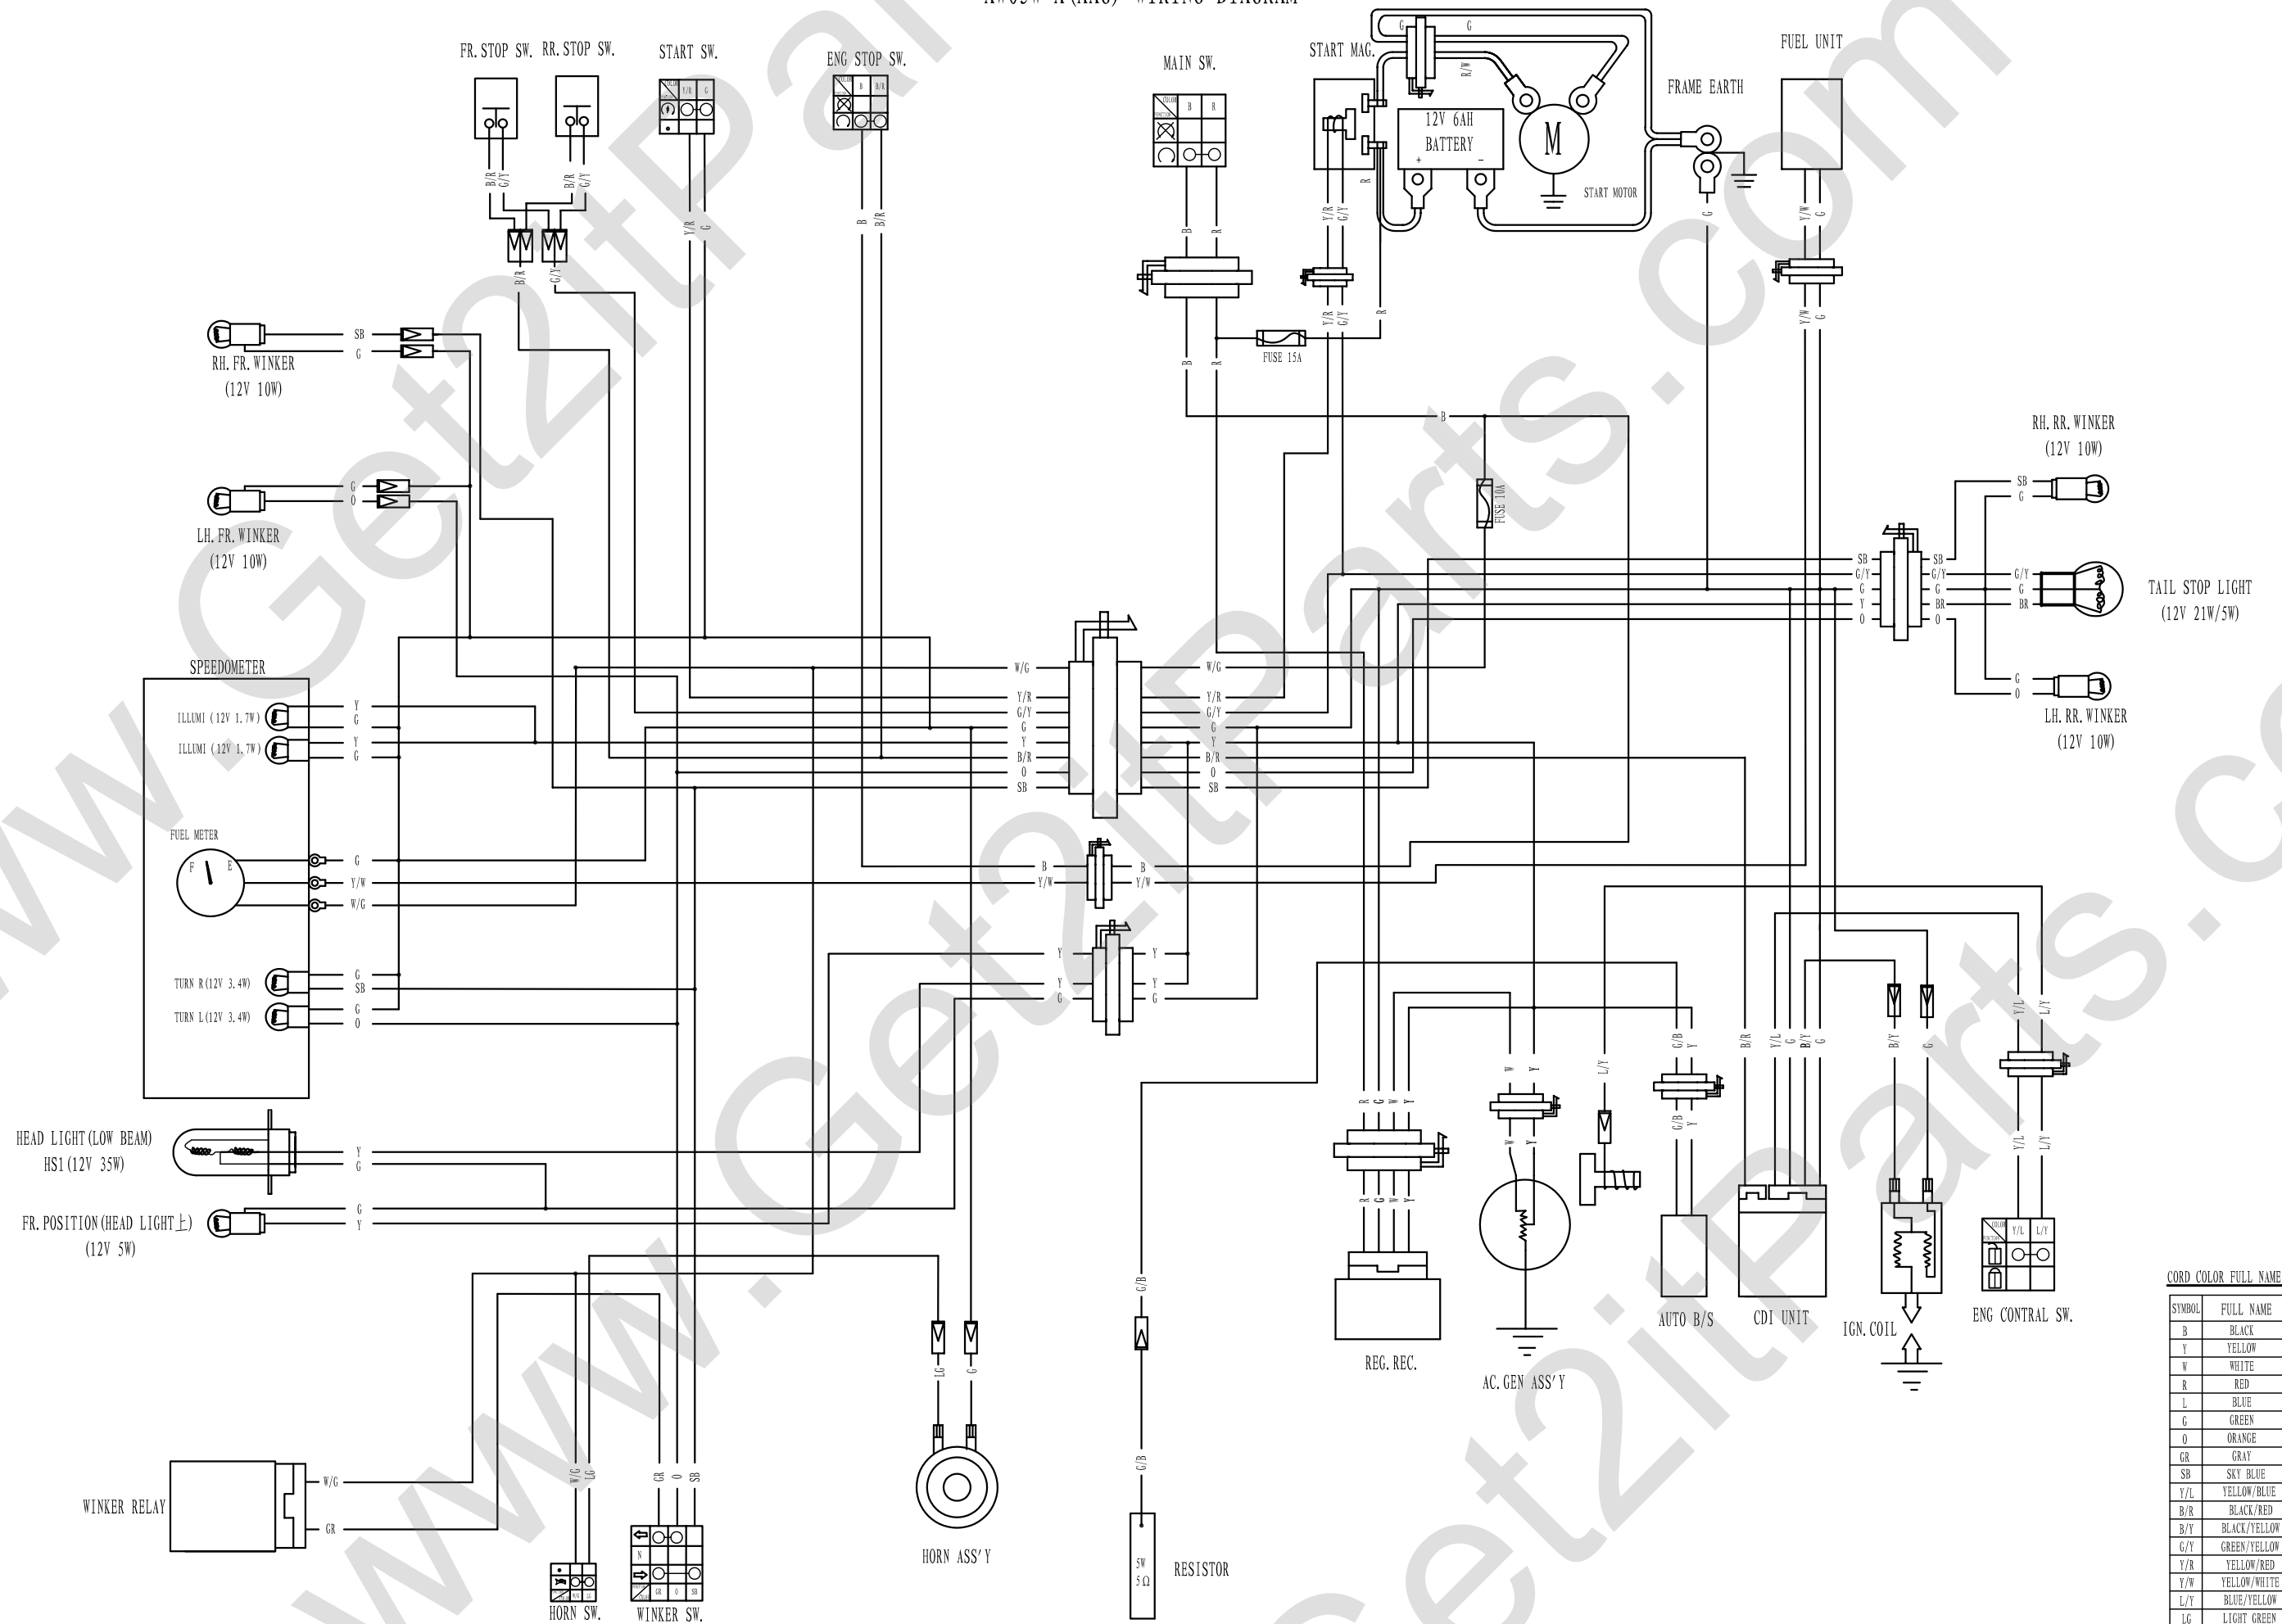

AW05W-A (AAG) WIRING DIAGRAM

CORL COLOR FULL NAME LIST:

| SYMBOL | FULL NAME |
|--------|--------------|
| B | BLACK |
| Y | YELLOW |
| W | WHITE |
| R | RED |
| L | BLUE |
| G | GREEN |
| O | ORANGE |
| GR | GRAY |
| SB | SKY BLUE |
| Y/L | YELLOW/BLUE |
| B/R | BLACK/RED |
| B/Y | BLACK/YELLOW |
| G/Y | GREEN/YELLOW |
| Y/R | YELLOW/RED |
| Y/W | YELLOW/WHITE |
| L/Y | BLUE/YELLOW |
| LG | LIGHT GREEN |
| G/B | GREEN/BLACK |