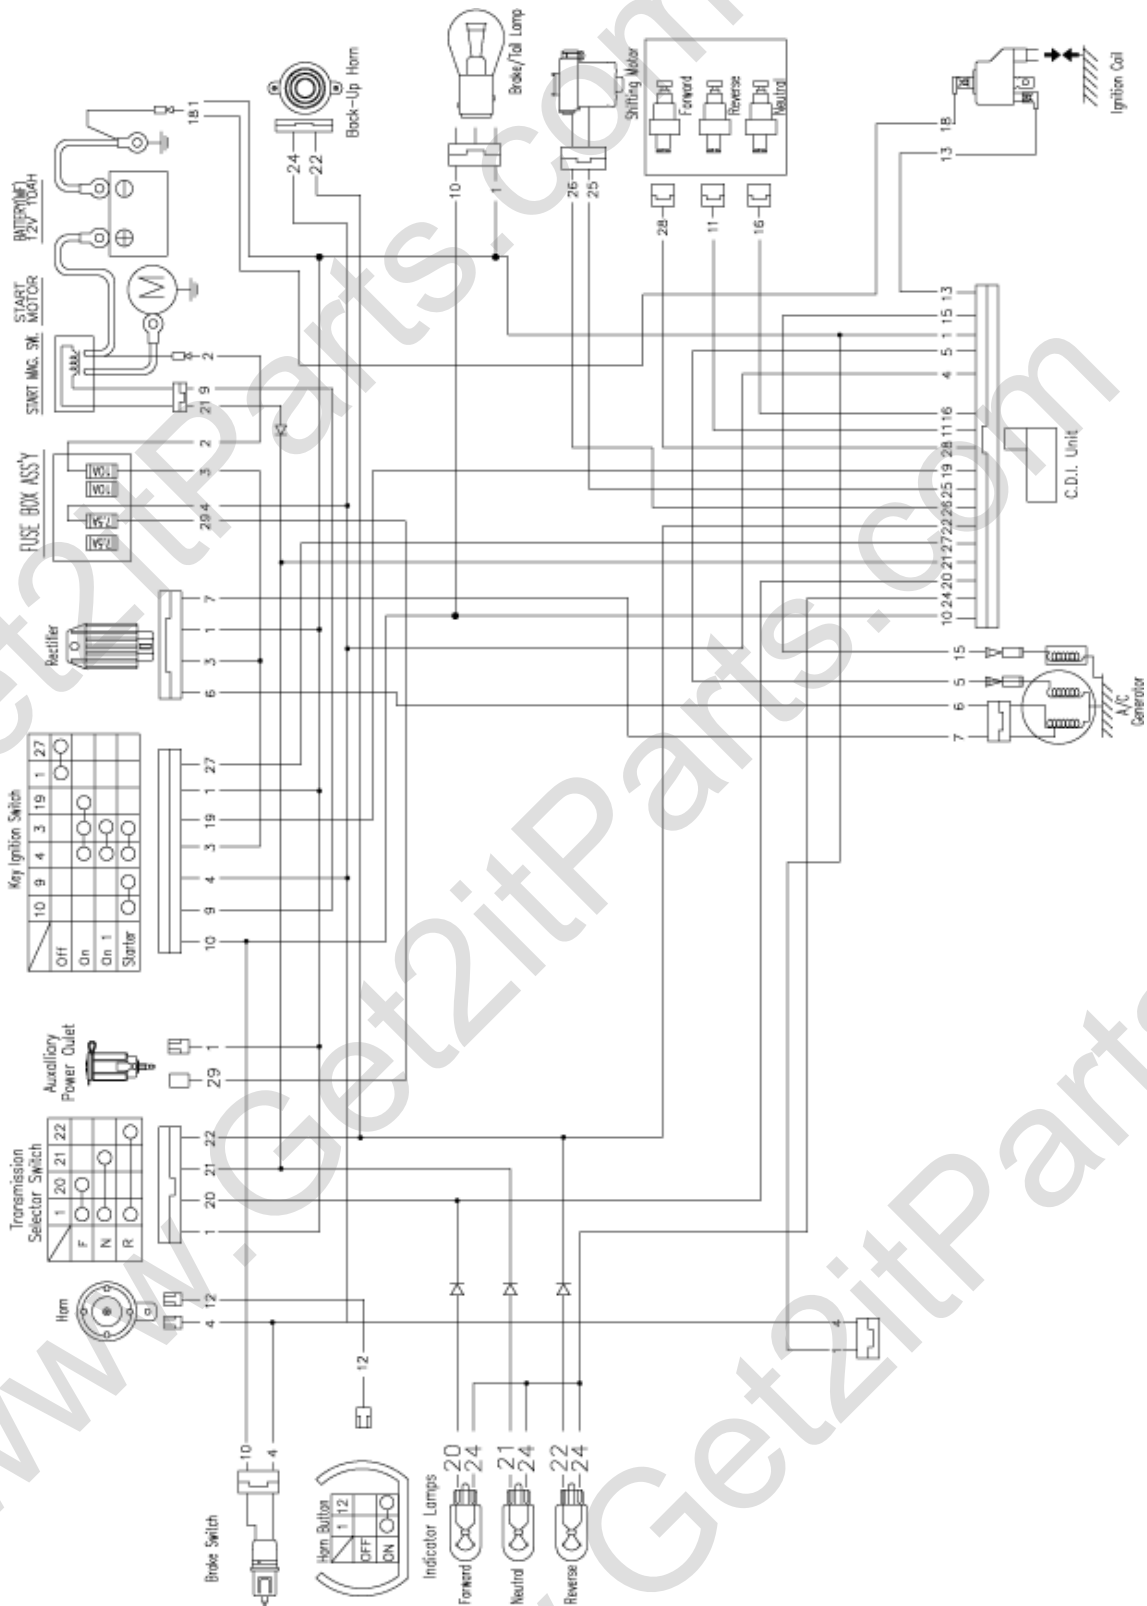

WIRE DIAGRAM

Rover UK1-90R

Key Ignition Switch

10	9	4	3	19	1	27
OFF						
On						
On 1						
Starter						

Transmission Selector Switch

1	20	21	22
F			
N			
R			

Horn Button

1	12
OFF	
ON	

Terminal	Color
1	Black
2	Red
3	Red
4	Brown
5	Black/Red
6	White/Red
7	Yellow/Red
8	Orange
9	Blue/White
10	Cyan/Yellow
11	Red/White
12	Pink
13	White/Blue
14	Yellow/Black
15	Blue/Yellow
16	Black/White
17	White/Black
18	Black/Yellow
19	Cyan
20	Purple
21	Yellow
22	White
23	Brown/Yellow
24	Gray
25	Red
26	Brown/Black
27	Green/Red