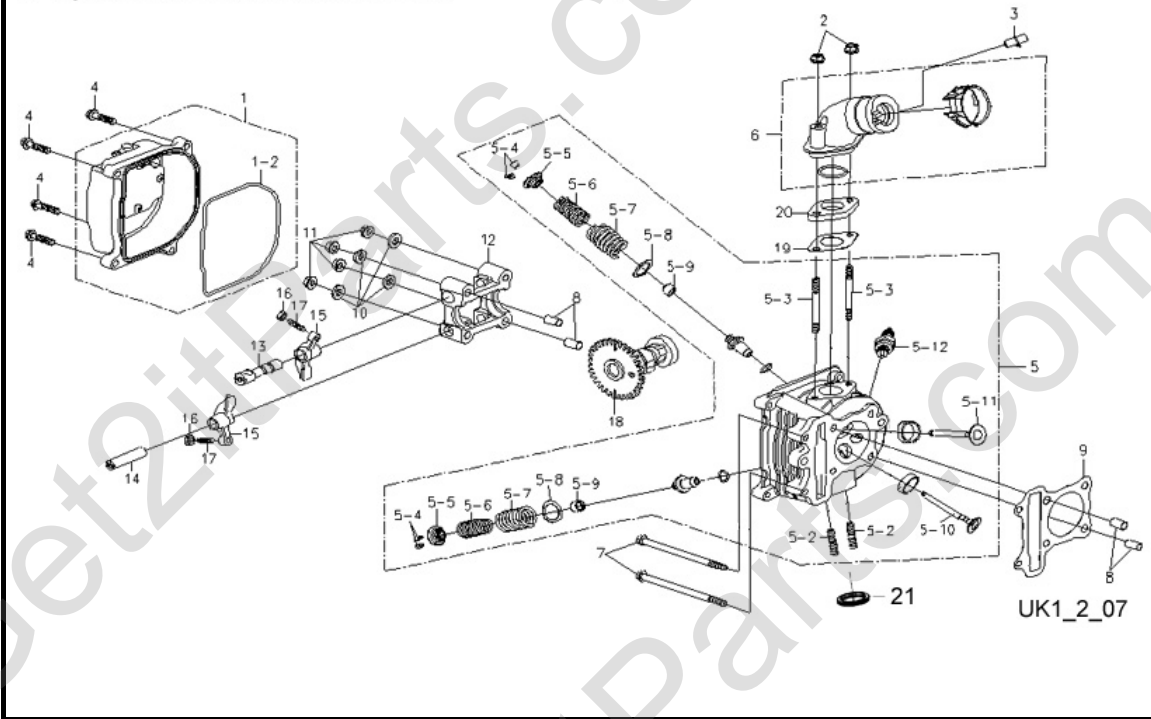

2. Cylinder Head and Valve Cover

Fig Ref	Item No.	Description	Qty Req
2-15	811598	Valve Rocker Arm	2
2-16	800212	Nut (M4.5x8x4)	2
2-17	800481	Tappet Adjusting Screw	2
2-18	811596	Cam Shaft	1
2-19	811616	Carburetor Insulator Gasket	1
2-20	811617	Carburetor Insulator	1
2-21	811634	Exhaust Muffler Gasket	1

3. Cylinder, Piston, & Crankshaft

UK1_3_07

Fig Ref	Item No.	Description	Qty Req
3-1	811592	Crankshaft 90CC 4-Stroke	1
3-2	800159	Flat Washer (M6x10x1)	1
3-3	811594	Piston 90CC 4-Stroke	1
3-4	811595	Piston Wrist Pin	1
3-5	811765	Piston Pin Circle Clip (2)	2
3-6	811593	Piston Ring Set	1
3-7	811586	Cylinder Base Gasket	1
3-8	812245	Dowel Pin (M8x14)	2
3-9	811585	Cylinder 90CC 4-Stroke	1
3-10	811603	Cam Adjuster	1
3-11	811604	Cam Chain Adjuster Gasket	1
3-12	811771	Flange Bolt SH (M6x16)	2
3-13	811601	Cam Chain Guide Upper	1
3-14	811597	Cam Chain	1
3-15	811605	Cam Chain Guide Lower	1
3-16	811602	Cam Chain Pivot	1
3-17	800490	Flange Bolt (M6x12)	1
3-18	800148	Wood-Ruff Key (M25x14x4)	1