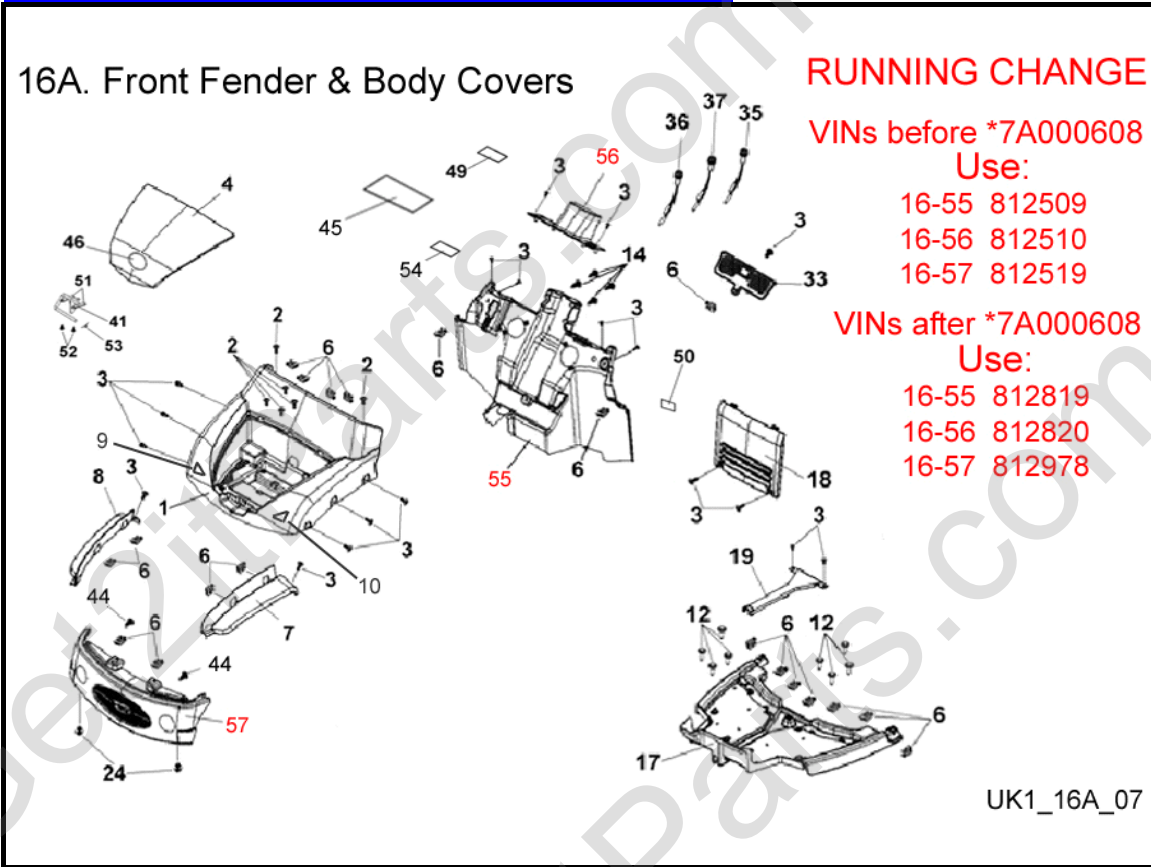

16A. Front Fender & Body Covers

RUNNING CHANGE

VINs before *7A000608

Use:

16-55 812509

16-56 812510

16-57 812519

VINs after *7A000608

Use:

16-55 812819

16-56 812820

16-57 812978

UK1_16A_07

Fig Ref	Item No.	Description	Qty Req
16A-1	812501	Front Body Cover (Blue)	1
16A-1	812502	Front Body Cover (Red)	1
16A-2	650262	Bolt Washer & Nut (M6x18)	6
16A-3	650270	Button Head Bolt (M6x17)	19
16A-4	812503	Front Cover (Blue)	1
16A-4	812504	Front Cover (Red)	1
16A-6	812211	Spring Nut, U-Type (M6)	20
16A-7	812507	Front Fender Panel (LH)	1
16A-8	812508	Front Fender Panel (RH)	1
16A-9	812998	Head Light Decal (RH)	1
16A-10	812999	Head Light Decal (LH)	1
16A-12	650901	Bolt & Washer (M6x20)	8
16A-14	650729	Self Tapping Screw (M4x16)	4
16A-17	812513	Footrest	1
16A-18	812514	Access Cover (Blue)	1
16A-18	812515	Access Cover (Red)	1
16A-19	812516	Footrest Cover	1
16A-24	650271	Flange Bolt (M6 X 12)	2
16A-33	812528	Rack Plate	1
16A-35	800542	Indicator light (Red)	1
16A-36	800540	Indicator light (Blue)	1
16A-37	800541	Indicator light (Green)	1
16A-41	812533	Front Cover Latch	1
16A-42	812465	Latch Plate	1
16A-44	750393	Self-Tapping Screw (M5x15)	2
16A-45	812471	Rover Graphic	1