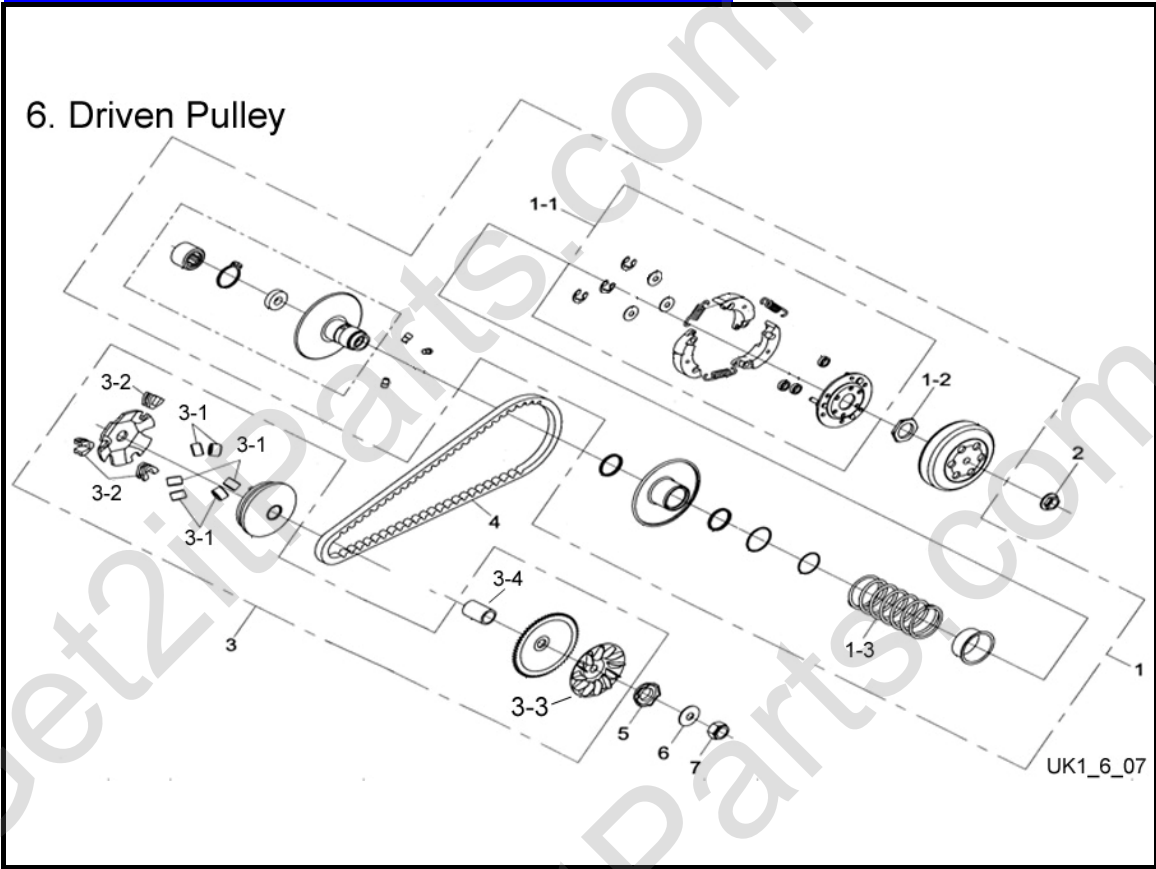

Fig Ref	Item No.	Description	Qty Req
6-1	811656	Driven Pulley	1
6-1-1	811655	Drive Clutch Assembly	1
6-1-2	812242	Nut (M28x32x1)	1
6-1-3	812246	Drive Face Spring	1
6-2	811758	Flange Nut (M10x18)	1
6-3	811653	Drive Face Assembly	1
6-3-1	811654	Clutch Rollers 8g (Set 6)	6
6-3-2	812470	Slide Retainer Clips (Set 3)	3
6-3-4	812453	Collar	1
6-4	811657	Drive Belt	1
6-5	811671	Kick Starter Ratchet	1
6-6	811761	Flat Washer (M15x24x1)	1
6-7	650510	Flange Nut (M12x22)	1