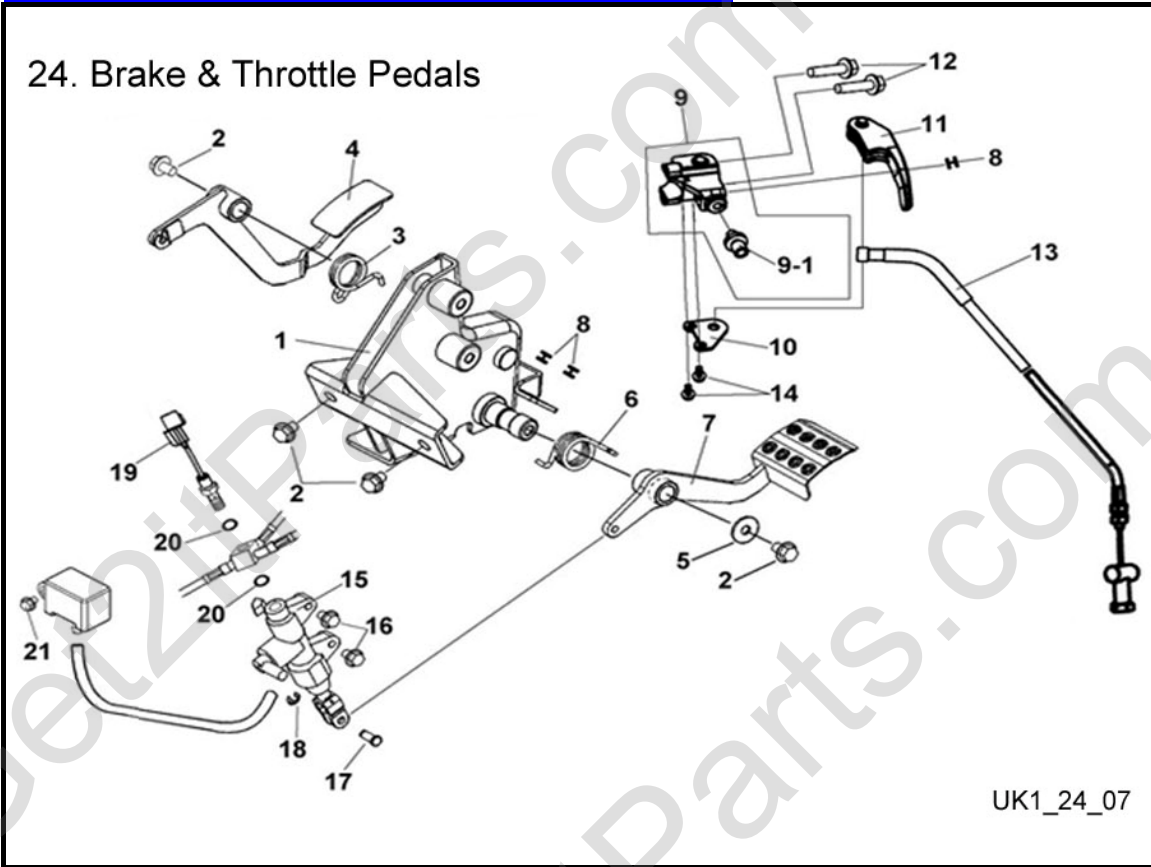

24. Brake & Throttle Pedals

UK1_24_07

Fig Ref	Item No.	Description	Qty Req
24-1	812586	Pedal Mount	1
24-2	650402	Flange Bolt (M8 X 12)	4
24-3	812587	Throttle Return Spring	1
24-4	812588	Throttle Pedal	1
24-5	812589	Flat Washer (M8x22x1)	1
24-6	812590	Brake Return Spring	1
24-7	812591	Brake Pedal	1
24-8	750268	Rubber Plug	3
24-9	812022	Parking Brake Lever mounting	1
24-9-1	812085	Adjuster Bolt (M8x15)	1
24-10	812023	Brake Lever Retainer Plate	1
24-11	812024	Parking Brake Lever	1
24-12	650558	Socket Bolt (M6 X 25)	2
24-13	812592	Parking Brake Cable	1
24-14	750395	Pan Head Bolt (M6x10)	2
24-15	812593	Foot Brake Master Cylinder	1
24-16	750382	Flange Bolt (M8x30)	2
24-17	812237	Pin	1
24-18	812201	E Clip (5)	1
24-19	812594	Brake Switch	1
24-20	750309	Flat Washer (M10x12x1)	2
24-21	650295	Flange Bolt (M6x16)	1