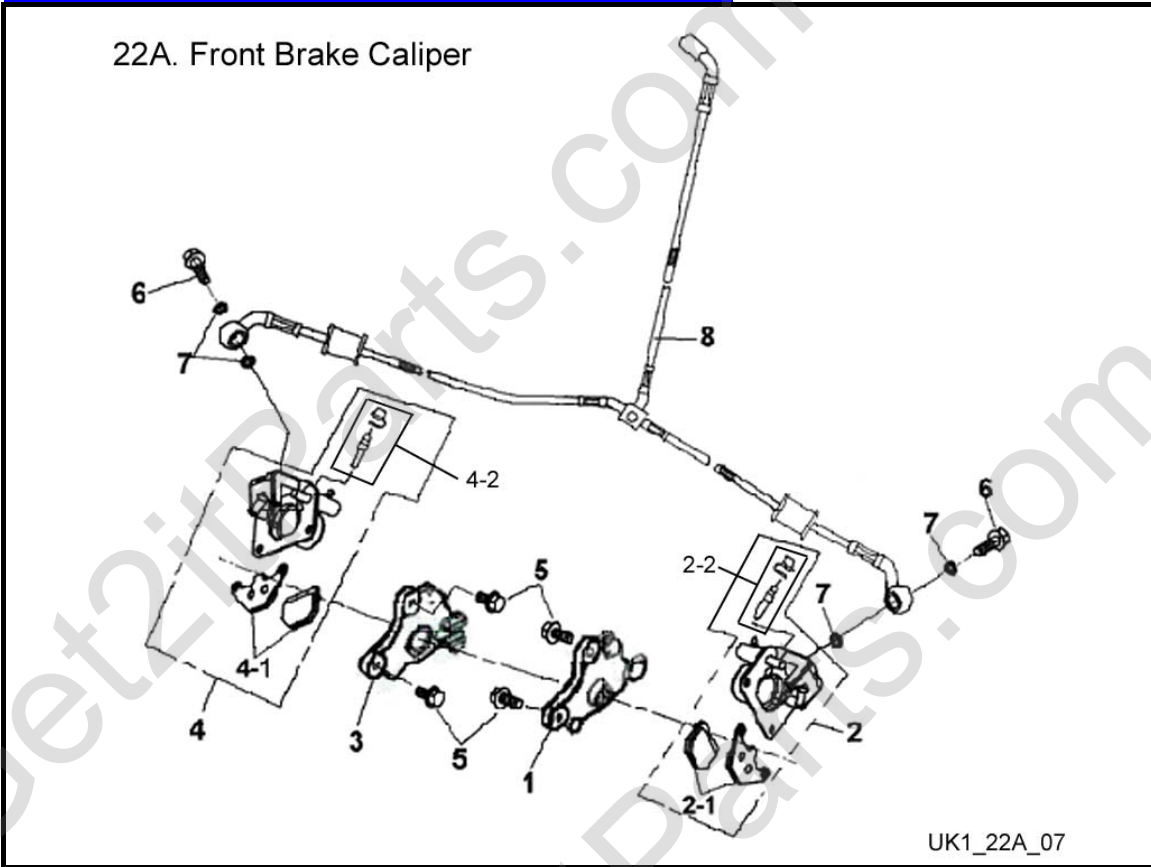

22A. Front Brake Caliper

UK1_22A_07

Fig Ref	Item No.	Description	Qty Req
22A-1	812574	Disc Brake Mounting Seat (LH)	1
22A-2	812575	Front Brake Caliper (LH)	1
22A-2-1	812805	Disc Brake Pads (Standard)	1
22A-2-1	610143	Disc Brake Pads (Heavy Duty)	1
22A-2-2	610010	Bleeder Valve & Cap	1
22A-3	812576	Disc Brake Mounting Seat (RH)	1
22A-4	812577	Brake Caliper (RH)	1
22A-4-1	812805	Disc Brake Pads (Standard)	1
22A-4-1	610143	Disc Brake Pads (Heavy Duty)	1
22A-4-2	610010	Bleeder Valve & Cap	1
22A-5	800352	Bolt & Washer (M8x20)	4
22A-6	750314	Brake Hose Union Bolt M10x21	2
22A-7	750309	Flat Washer (M10x12x1)	4
22A-8	812578	Front Brake Oil Tube Assy.	1