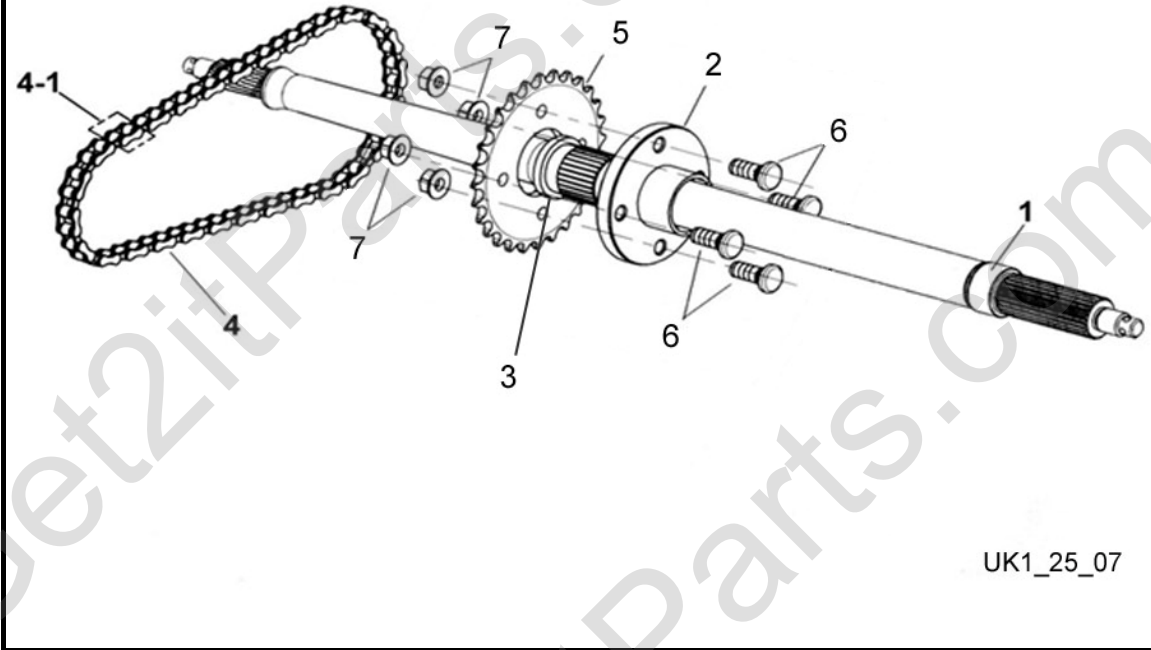

25. Rear Wheel Axle

Fig Ref	Item No.	Description	Qty Req
25-1	812595	Rear Axle	1
25-2	812596	Rear Sprocket Holder	1
25-3	812598	Rear Axle Retaining Clip	1
25-4	812599	Drive Chain (Std #520x42L)	1
25-4-1	810591	Master Link #520	1
25-5	812597	Rear Sprocket (520x32T)	1
25-6	650552	Stud Bolt (M10x25)	4
25-7	650255	Locking Flange Nut (M10x19)	4

UK1_27_07

Fig Ref	Item No.	Description	Qty Req
27-1	812604	Steering Wheel	1
27-2	812605	Horn Button	1
27-3	650295	Flange Bolt (M6x16)	4
27-4	812606	Steering Wheel Cover	1
27-5	812607	Steering Shaft Assy.	1
27-6	812608	Steering Shaft Joint	1
27-7	812609	Allen Bolt (M10x25)	2
27-8	812610	Steering Gear Assembly	1
27-8-1	650255	Locking Flange Nut (M10x19)	1
27-8-5	812611	Steering Gear (19T)	1
27-8-6	812612	Steering Gear (52T)	1
27-8-7	812613	Steering Gear Gasket	1
27-8-8	812614	Steering Gear Axle	1
27-8-10	812556	Oil Seal	1
27-8-11	812557	Oil Seal	1
27-8-12	650558	Socket Bolt (M6 X 25)	2
27-9	750382	Flange Bolt (M8x30)	2
27-10	800447	Oil Seal (M31x40x4)	2
27-11	800448	Steering Shaft Clamps	2
27-12	800520	Steering Shaft Cable Race	1
27-13	800449	Steering Shaft locking Plate	1
27-14	800426	Bolt (M8 X 60)	2
27-15	800451	Steering Collar	2
27-16	810231	Knuckle (LH)	1
27-17	810230	Knuckle (RH)	1
27-18	650744	Sleeve	2