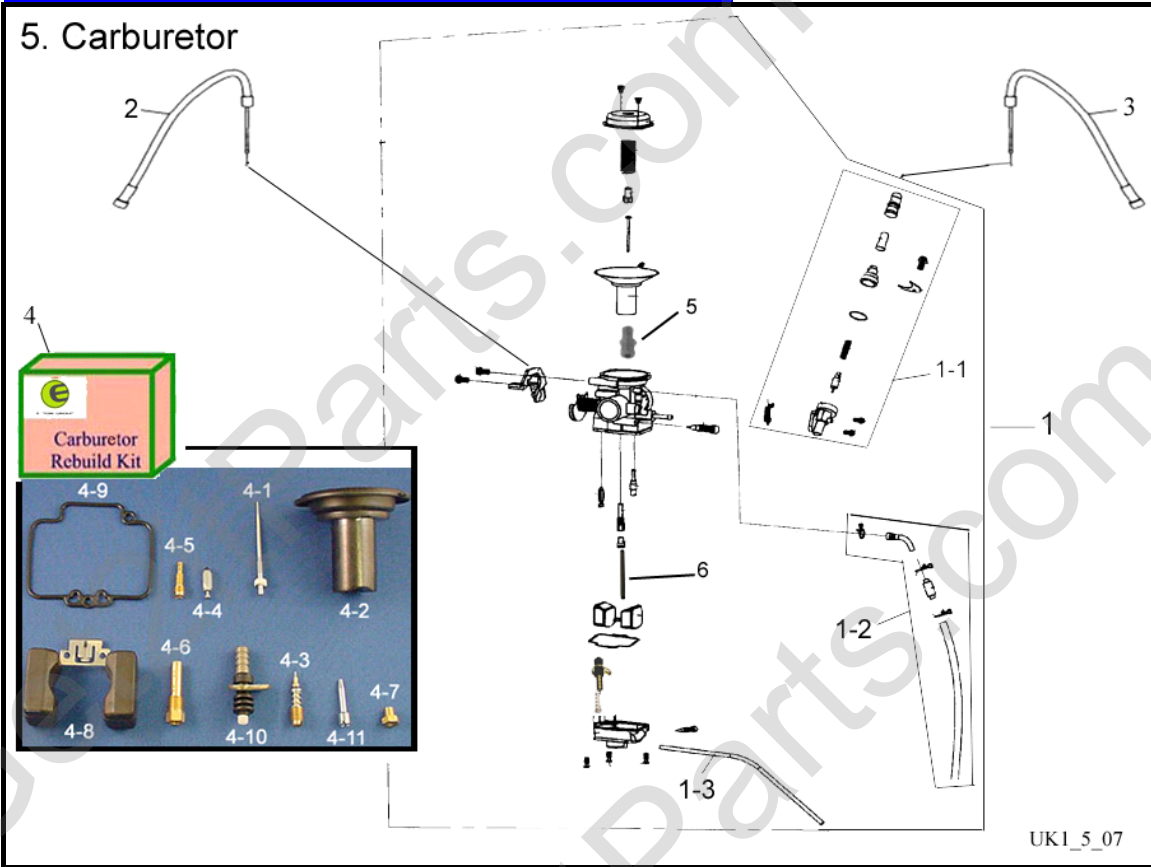

Table of Contents

Rover

Figure No. Content Reference

01A	Crankcase & Oil Cooler
01B	Crankcase Cover
02	Cylinder Head and Valve Cover
03	Cylinder, Piston, & Crankshaft
04	Crankcase RH Cover
05	Carburetor
06	Driven Pulley
07	Starter Motor & Oil Pump
08	A/C Generator & Fan Shroud
09	Transmission
10	Air Filter
12	Engine
13	Exhaust Muffler
14	Frame
15	A-Arms & Front Bumper
16A	Front Fender & Body Covers
16B	Rear Fender & Body Covers
17	Seat & Upper Frame
18	Fuel Tank
19	Suspension
20	Front Wheels
21	Rear Wheels
22A	Front Brake Caliper
22B	Front Brake Rotor
23	Rear Brake
24	Brake & Throttle Pedals
25	Rear Wheel Axle
26	Swing Arm
27	Steering System
28	Electrical Components
29	Miscellaneous
30	Accessories

3. Cylinder, Piston, & Crankshaft

UK1_3_07

Fig Ref	Item No.	Description	Qty Req
3-1	811592	Crankshaft 90CC 4-Stroke	1
3-2	800159	Flat Washer (M6x10x1)	1
3-3	811594	Piston 90CC 4-Stroke	1
3-4	811595	Piston Wrist Pin	1
3-5	811765	Piston Pin Circle Clip (2)	2
3-6	811593	Piston Ring Set	1
3-7	811586	Cylinder Base Gasket	1
3-8	812245	Dowel Pin (M8x14)	2
3-9	811585	Cylinder 90CC 4-Stroke	1
3-10	811603	Cam Adjuster	1
3-11	811604	Cam Chain Adjuster Gasket	1
3-12	811771	Flange Bolt SH (M6x16)	2
3-13	811601	Cam Chain Guide Upper	1
3-14	811597	Cam Chain	1
3-15	811605	Cam Chain Guide Lower	1
3-16	811602	Cam Chain Pivot	1
3-17	800490	Flange Bolt (M6x12)	1
3-18	800148	Wood-Ruff Key (M25x14x4)	1

4. Crankcase RH Cover

Fig Ref	Item No.	Description	Qty Req
4-1	811578	Crankcase Cover (RH)	1
4-2	812862	Oil Seal (RH)	1
4-3	811583	Crankcase Cover Gasket (RH)	1
4-4	800180	Oil Level Gauge & O-Ring	1
4-4-1	811476	Oil Level Gauge	1
4-4-2	811477	O-Ring Seal (18x3.5)	1
4-5	800182	Oil Filter Screen	1
4-6	800183	Oil Filter Screen Spring	1
4-7	800184	Crankcase Drain Plug & O-Ring	1
4-7-1	811479	O-Ring Seal	1
4-7-2	811478	Crankcase Drain Plug	1
4-8	700326	Flange Bolt SH (M6x100)	4
4-9	811773	Flange Bolt SH (M6x85)	4
4-10	800109	Dowel Pin (8x14)	2