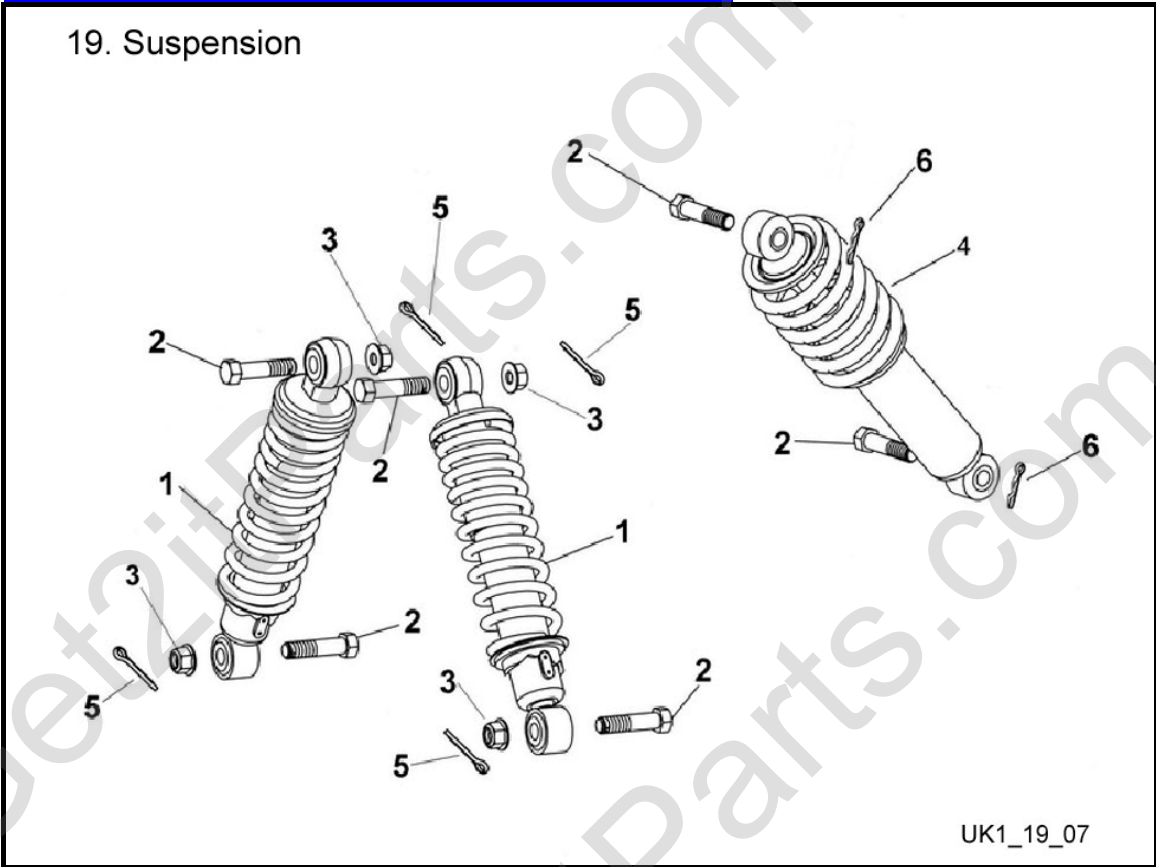

19. Suspension

Fig Ref	Item No.	Description	Qty Req
19-1	812296	Front Shock Absorber	2
19-2	650997	Pin Hole Bolt (M10 X 40)	6
19-3	750375	Locking Flange Nut (M10x19)	2
19-4	810236	Front Shock-HD (Black)	1
19-5	650339	Cotter Pin (1/8 x 1)	4
19-6	750318	Hair Pin Cotter	2