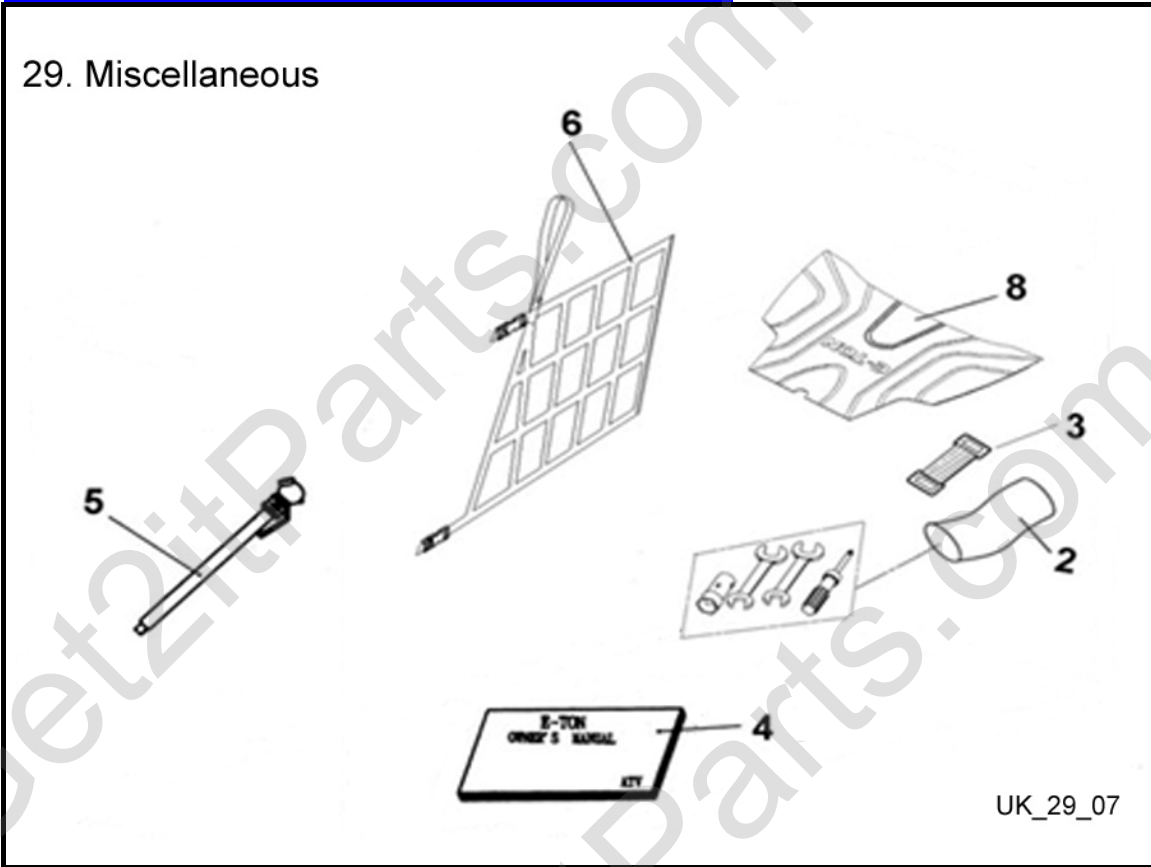

29. Miscellaneous

UK_29_07

Fig Ref	Item No.	Description	Qty Req
29-2	812631	Tool Kit	1
29-3	650727	Tool Kit Retainer Strap	1
29-4	812632	Owners Manual (Rover)	1
29-5	800529	Tire Pressure Gage	1
29-6	812633	Safety Net	2
29-8	812634	Floor Mat	1