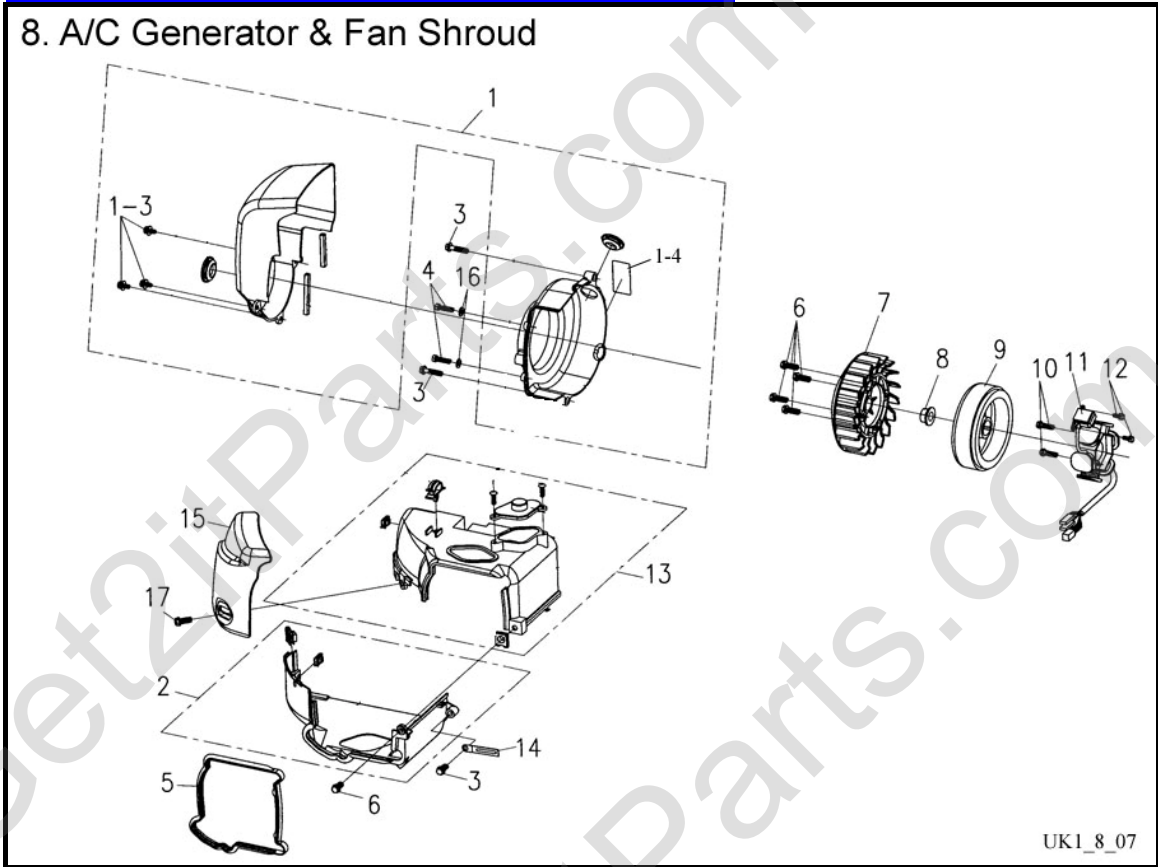

8. A/C Generator & Fan Shroud

UK1_8_07

Fig Ref	Item No.	Description	Qty Req
8-1	812472	Fan Cover	1
8-1-3	810005	Fan Cover Plug (B)	1
8-1-4	812464	Oil Cap Label	1
8-2	812473	Upper Shroud	1
8-3	800488	Flange Bolt SH (M6x25)	3
8-4	800221	Pan Head Bolt (M5x25)	2
8-5	811646	Shroud Seal	1
8-6	811771	Flange Bolt SH (M6x16)	5
8-7	811641	Cooling Fan	1
8-8	650510	Flange Nut (M12x22)	1
8-9	811675	Flywheel	1
8-10	650143	Flange Bolt (M6x20)	2
8-11	812477	AC Generator	1
8-12	800194	Bolt & Washer (M5x14)	2
8-13	811644	Lower Shroud	1
8-14	812191	Washer (M5x15x1)	2
8-15	800339	Flange Bolt SH (M6x25)	1