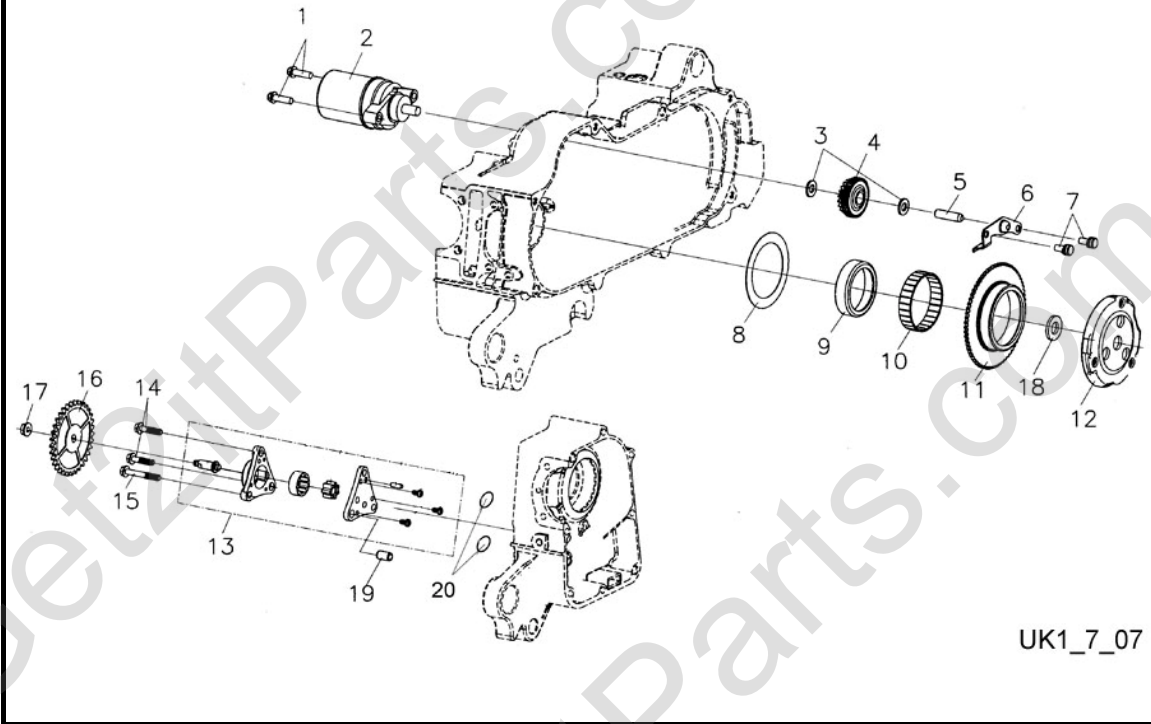

3. Cylinder, Piston, & Crankshaft

UK1_3_07

Fig Ref	Item No.	Description	Qty Req
3-1	811592	Crankshaft 90CC 4-Stroke	1
3-2	800159	Flat Washer (M6x10x1)	1
3-3	811594	Piston 90CC 4-Stroke	1
3-4	811595	Piston Wrist Pin	1
3-5	811765	Piston Pin Circle Clip (2)	2
3-6	811593	Piston Ring Set	1
3-7	811586	Cylinder Base Gasket	1
3-8	812245	Dowel Pin (M8x14)	2
3-9	811585	Cylinder 90CC 4-Stroke	1
3-10	811603	Cam Adjuster	1
3-11	811604	Cam Chain Adjuster Gasket	1
3-12	811771	Flange Bolt SH (M6x16)	2
3-13	811601	Cam Chain Guide Upper	1
3-14	811597	Cam Chain	1
3-15	811605	Cam Chain Guide Lower	1
3-16	811602	Cam Chain Pivot	1
3-17	800490	Flange Bolt (M6x12)	1
3-18	800148	Wood-Ruff Key (M25x14x4)	1

7. Starter Motor & Oil Pump

Fig Ref	Item No.	Description	Qty Req
7-1	650143	Flange Bolt (M6x20)	2
7-2	812354	Starter Motor	1
7-3	650184	Flat Washer (M7x15x1)	2
7-4	650495	Starter Motor Reduction Gear	1
7-5	650658	Idle Gear Shaft	1
7-6	650185	Reduction Gear Retainer Plate	1
7-7	610201	Pan Head Bolt & Washer (M6x14)	2
7-8	650180	Flat Washer (M56x75x1)	1
7-9	650179	Boss Gear	1
7-10	650178	Needle Bearing	1
7-11	810533	Starter Wheel	1
7-12	812353	Starter Clutch	1
7-13	811611	Oil Pump 90CC 4-Stroke	1
7-14	650143	Flange Bolt (M6x20)	2
7-15	800488	Flange Bolt SH (M6x25)	1
7-16	811612	Oil Pump Drive Socket	1
7-17	650065	Nut (M6x11)	1
7-18	811762	Flat Washer (M17x28x3)	1
7-19	800109	Dowel Pin (8x14)	1
7-20	812302	O-Ring	2