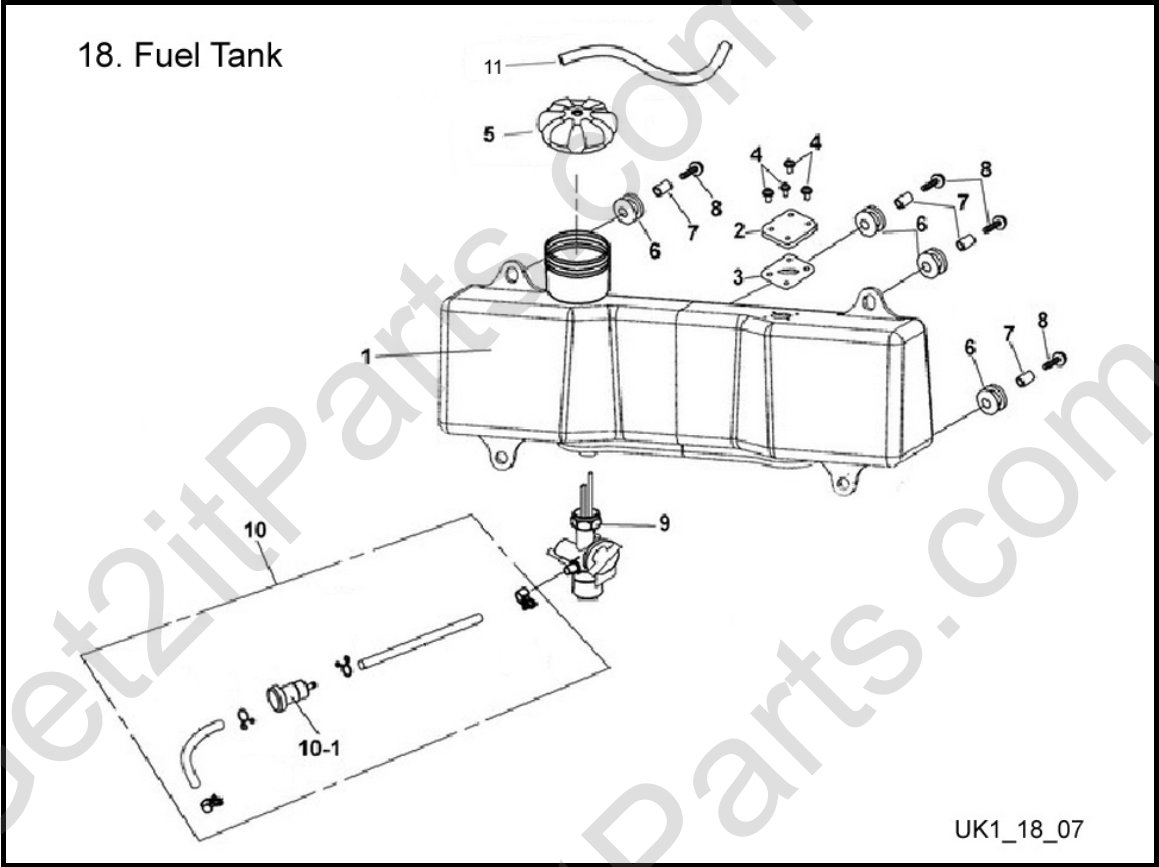

18. Fuel Tank

UK1_18_07

Fig Ref	Item No.	Description	Qty Req
18-1	812550	Fuel Tank	1
18-2	812551	Fuel Tank Cover	1
18-3	812552	Oil Washer	1
18-4	750308	Bolt & Washer (M5x16)	4
18-5	811889	Fuel Tank Cap	1
18-6	800393	Fuel Tank Mounting Pad	4
18-7	800395	Fuel Tank Mounting Spacer	4
18-8	700337	Bolt & Washer (M6x30)	4
18-9	812554	Fuel Petcock (Manual)	1
18-10	812555	Fuel Filter Assy.	1
18-10-1	800002	Fuel Filter Element	1
18-11	812553	Breather Tube	1