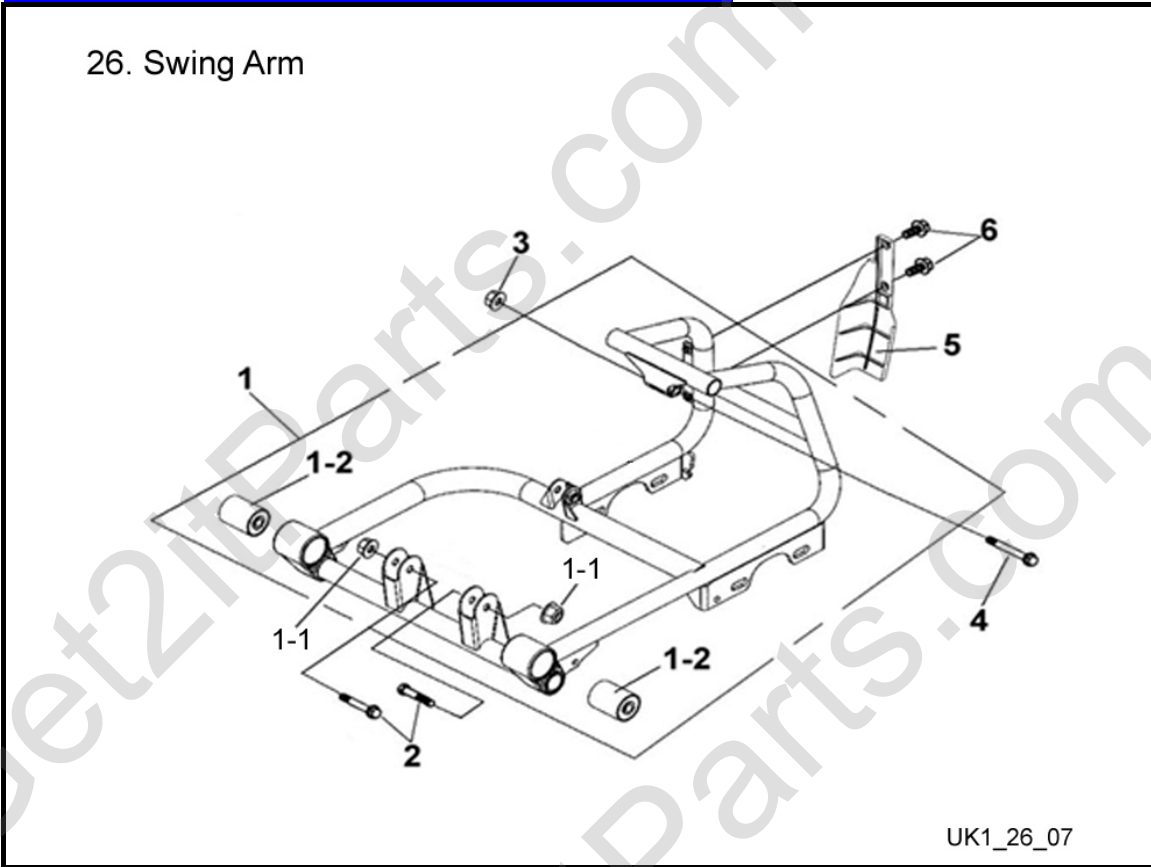

26. Swing Arm

UK1_26_07

Fig Ref	Item No.	Description	Qty Req
26-1	812600	Swing Arm	1
26-1-1	700320	Locking Flange Nut (M10)	3
26-1-2	812601	Swing Arm Bushing	2
26-2	812602	Flange Bolt (M10x40)	2
26-4	650254	Engine Set Bolt (M10 X 115)	1
26-5	812603	Drive Chain Cover	1
26-6	650271	Flange Bolt (M6 X 12)	2