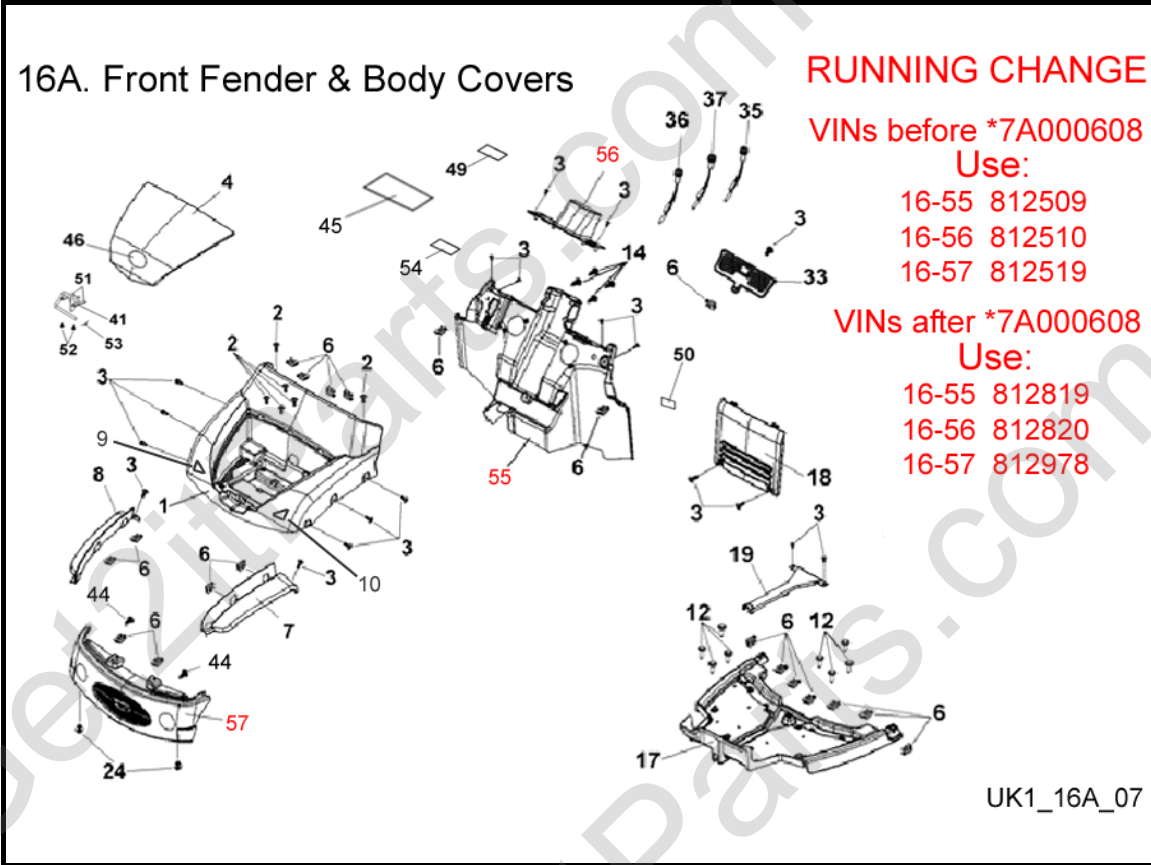

16A. Front Fender & Body Covers

RUNNING CHANGE

VINs before *7A000608

Use:

16-55 812509

16-56 812510

16-57 812519

VINs after *7A000608

Use:

16-55 812819

16-56 812820

16-57 812978

UK1_16A_07

Fig Ref	Item No.	Description	Qty Req
16A-46	812474	Logo Graphic	1
16A-49	812484	Parking Brake Graphic	1
16A-50	811184	Power Supply Label	1
16A-51	812465	Latch Plate	1
16A-52	610194	Self-Tapping Screw (M4x13)	1
16A-53	812467	Latch Spring	1
16A-54	812468	Warning Label	1
VRC	999014	** NOTE units with VIN BEFORE 7A000608	0
16A-55	812509	Instrument Console	1
16A-56	812510	Instrument Panel Front Cover	1
16A-57	812519	Front Bumper Cover	1
VRC	999015	** NOTE units with VIN AFTER 7A000608	0
16A-55	812819	Instrument Console	1
16A-56	812820	Instrument Panel Front Cover	1
16A-57	812978	Front Bumper Cover	1