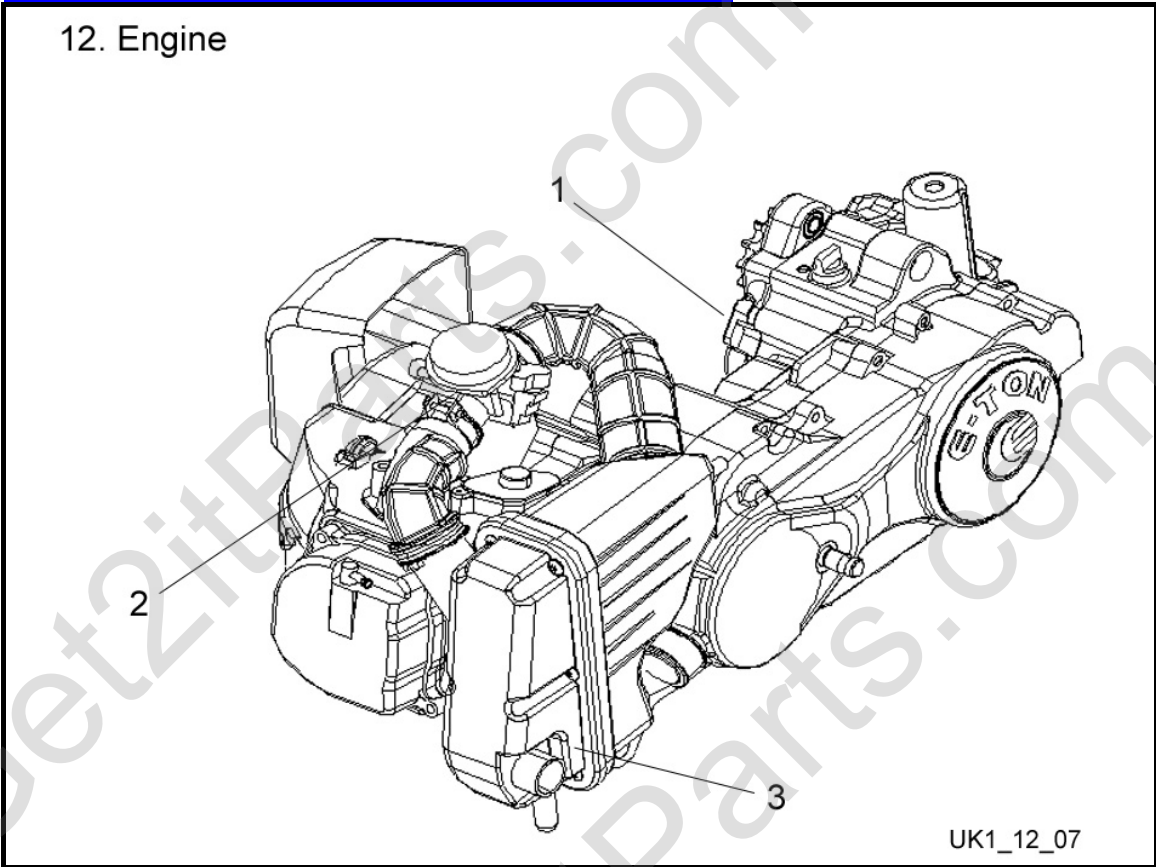

12. Engine

UK1_12_07

Fig Ref	Item No.	Description	Qty Req
12-1	812482	Engine (UK1 - 90CC)	1
12-2	812466	Carburetor (Manual Choke UK1)	1
12-3	812480	Air Cleaner Assy.	1