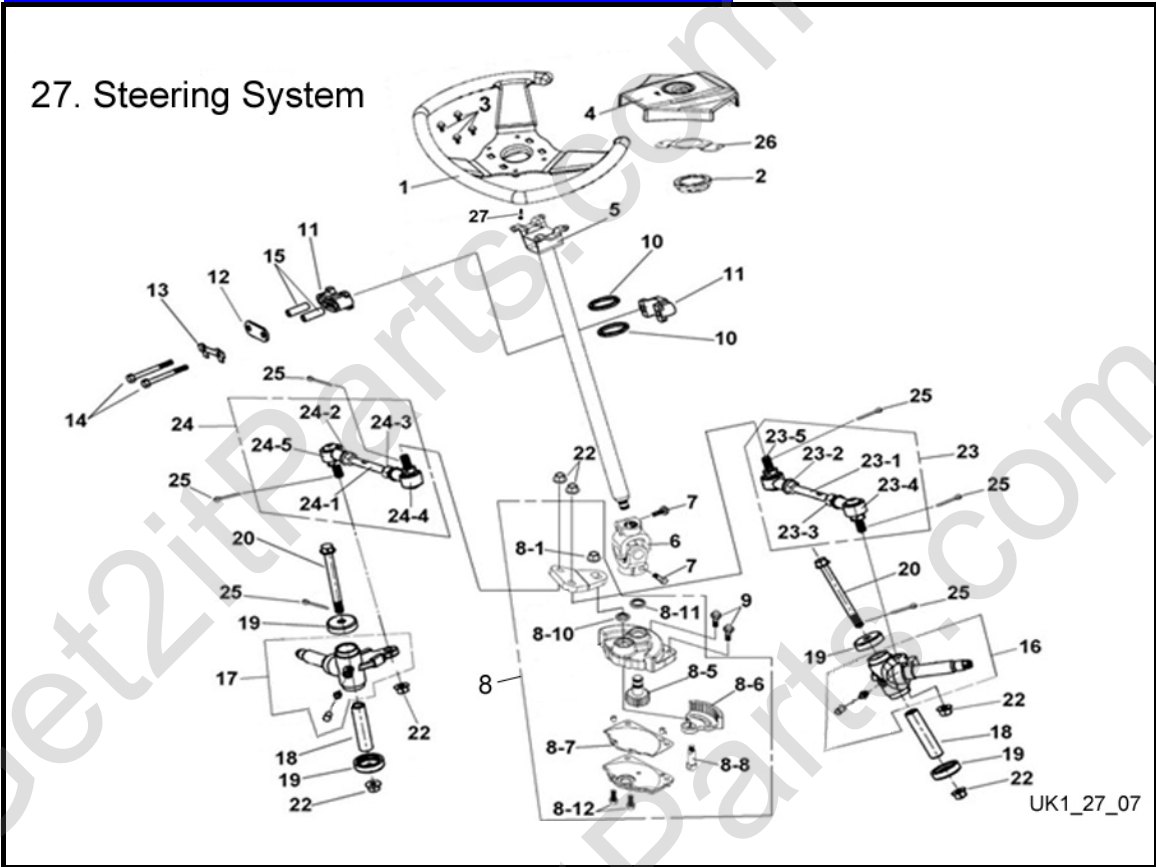

3. Cylinder, Piston, & Crankshaft

UK1_3_07

Fig Ref	Item No.	Description	Qty Req
3-1	811592	Crankshaft 90CC 4-Stroke	1
3-2	800159	Flat Washer (M6x10x1)	1
3-3	811594	Piston 90CC 4-Stroke	1
3-4	811595	Piston Wrist Pin	1
3-5	811765	Piston Pin Circle Clip (2)	2
3-6	811593	Piston Ring Set	1
3-7	811586	Cylinder Base Gasket	1
3-8	812245	Dowel Pin (M8x14)	2
3-9	811585	Cylinder 90CC 4-Stroke	1
3-10	811603	Cam Adjuster	1
3-11	811604	Cam Chain Adjuster Gasket	1
3-12	811771	Flange Bolt SH (M6x16)	2
3-13	811601	Cam Chain Guide Upper	1
3-14	811597	Cam Chain	1
3-15	811605	Cam Chain Guide Lower	1
3-16	811602	Cam Chain Pivot	1
3-17	800490	Flange Bolt (M6x12)	1
3-18	800148	Wood-Ruff Key (M25x14x4)	1

UK1_27_07

Fig Ref	Item No.	Description	Qty Req
27-1	812604	Steering Wheel	1
27-2	812605	Horn Button	1
27-3	650295	Flange Bolt (M6x16)	4
27-4	812606	Steering Wheel Cover	1
27-5	812607	Steering Shaft Assy.	1
27-6	812608	Steering Shaft Joint	1
27-7	812609	Allen Bolt (M10x25)	2
27-8	812610	Steering Gear Assembly	1
27-8-1	650255	Locking Flange Nut (M10x19)	1
27-8-5	812611	Steering Gear (19T)	1
27-8-6	812612	Steering Gear (52T)	1
27-8-7	812613	Steering Gear Gasket	1
27-8-8	812614	Steering Gear Axle	1
27-8-10	812556	Oil Seal	1
27-8-11	812557	Oil Seal	1
27-8-12	650558	Socket Bolt (M6 X 25)	2
27-9	750382	Flange Bolt (M8x30)	2
27-10	800447	Oil Seal (M31x40x4)	2
27-11	800448	Steering Shaft Clamps	2
27-12	800520	Steering Shaft Cable Race	1
27-13	800449	Steering Shaft locking Plate	1
27-14	800426	Bolt (M8 X 60)	2
27-15	800451	Steering Collar	2
27-16	810231	Knuckle (LH)	1
27-17	810230	Knuckle (RH)	1
27-18	650744	Sleeve	2