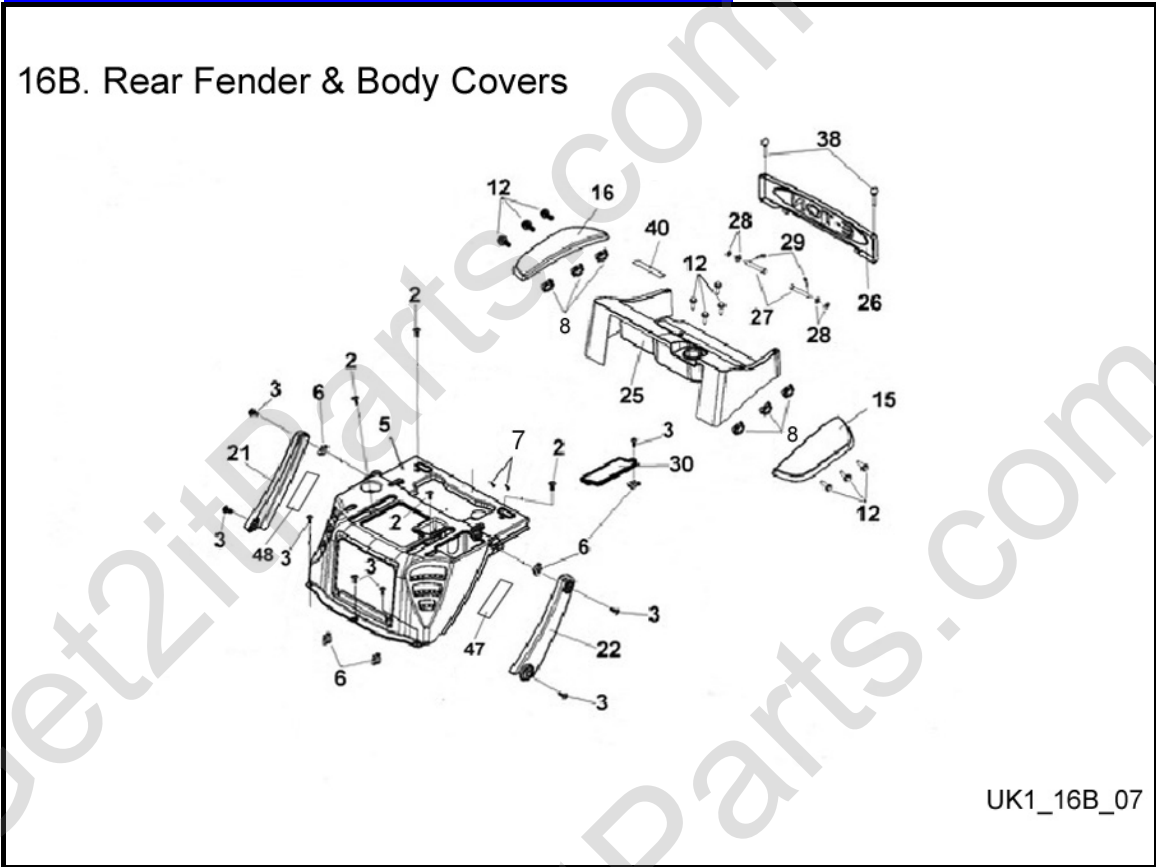

16B. Rear Fender & Body Covers

UK1_16B_07

Fig Ref	Item No.	Description	Qty Req
16B-38	812530	Lock Pin	2
16B-39	812531	Seat Belt Sticker	1
16B-40	812532	Rear Cover Sticker	1
16B-47	812475	Rear Body Graphic (LH)	1
16B-48	812476	Rear Body Graphic (RH)	1