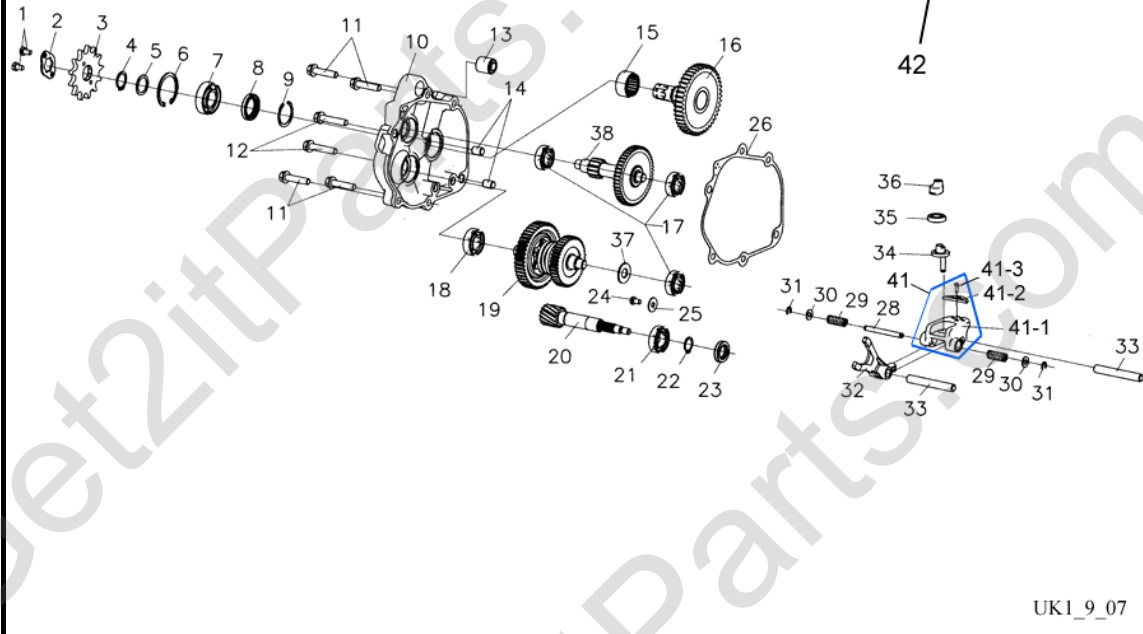

9. Transmission

UK1_9_07

Fig Ref	Item No.	Description	Qty Req
9-28	811669	Fixed Shaft	1
9-29	811664	Fixed Catch Spring	2
9-30	811759	Flat Washer (M6x11x1)	2
9-31	811764	Circle Clip	2
9-32	811663	Shift Fork	1
9-33	811160	Shift Fork Rod Guide	2
9-34	811665	Shift Cam	1
9-35	811775	Radial Ball Bearing (6901)	1
9-36	811667	Knock Block	1
9-37	650214	Flat Washer (M11x21x1)	1
9-38	811658	Reverse Gear Shaft	1
9-41	811674	Push Shift Assembly	1
9-41-1	811666	Push Shift	1
9-41-2	811747	Insulator Shim	1
9-41-3	811385	Pan Head Bolt (M3x8)	1
9-42	812741	Shift Block & Fork Assembly	1