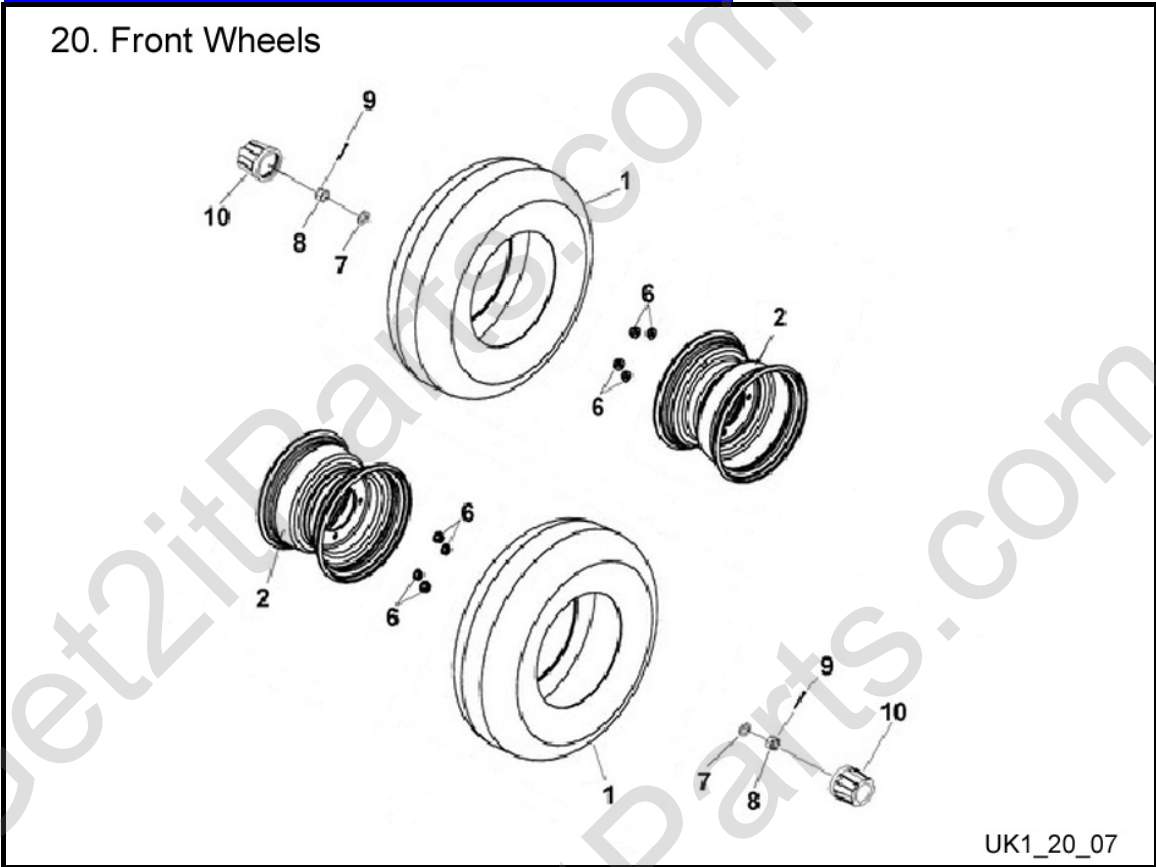

20. Front Wheels

UK1_20_07

Fig Ref	Item No.	Description	Qty Req
20-1	812559	Front Tire (18x7x10)	2
20-2	812026	Wheel Rim (10x5.5)	2
20-6	812029	Flange Nut (M10x14)	8
20-7	800291	Flat Washer (M15x24x2)	2
20-8	800525	Castle Nut (M14x19)	2
20-9	811084	Cotter Pin	2
20-10	650843	Rubber Hub Cap	2