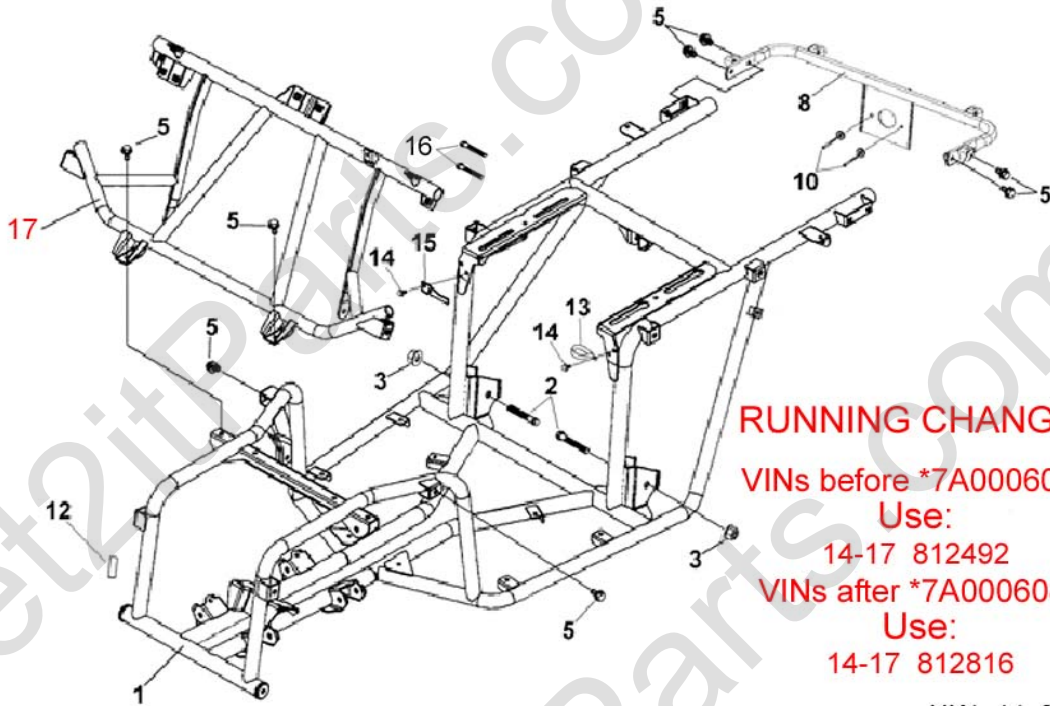

14. Frame

RUNNING CHANGE
VINs before *7A000608
Use:
14-17 812492
VINs after *7A000608
Use:
14-17 812816

UK1_14_07

Fig Ref	Item No.	Description	Qty Req
14-1	812490	Frame	1
14-2	812491	Flange Bolt (M12x75)	2
14-3	750370	Locking Flange Nut (M12x22)	2
14-5	650294	Flange Bolt (M8 X 16)	8
14-8	812493	Rear Grab Bar	1
14-10	750294	Bolt & Washer (M5x15)	2
14-12	812404	Emission Control Label	1
14-13	812403	CVT Inlet Hose Clamp	1
14-14	650271	Flange Bolt (M6 X 12)	2
14-15	812497	Gas Waste Recovery Holder	1
14-16	812223	Flange Bolt (M6x55)	2
VRC	999014	** NOTE units with VIN BEFORE 7A000608	0
14-17	812492	Speedometer Bracket	1
VRC	999015	** NOTE units with VIN AFTER 7A000608	0
14-17	812816	Speedometer Housing	1