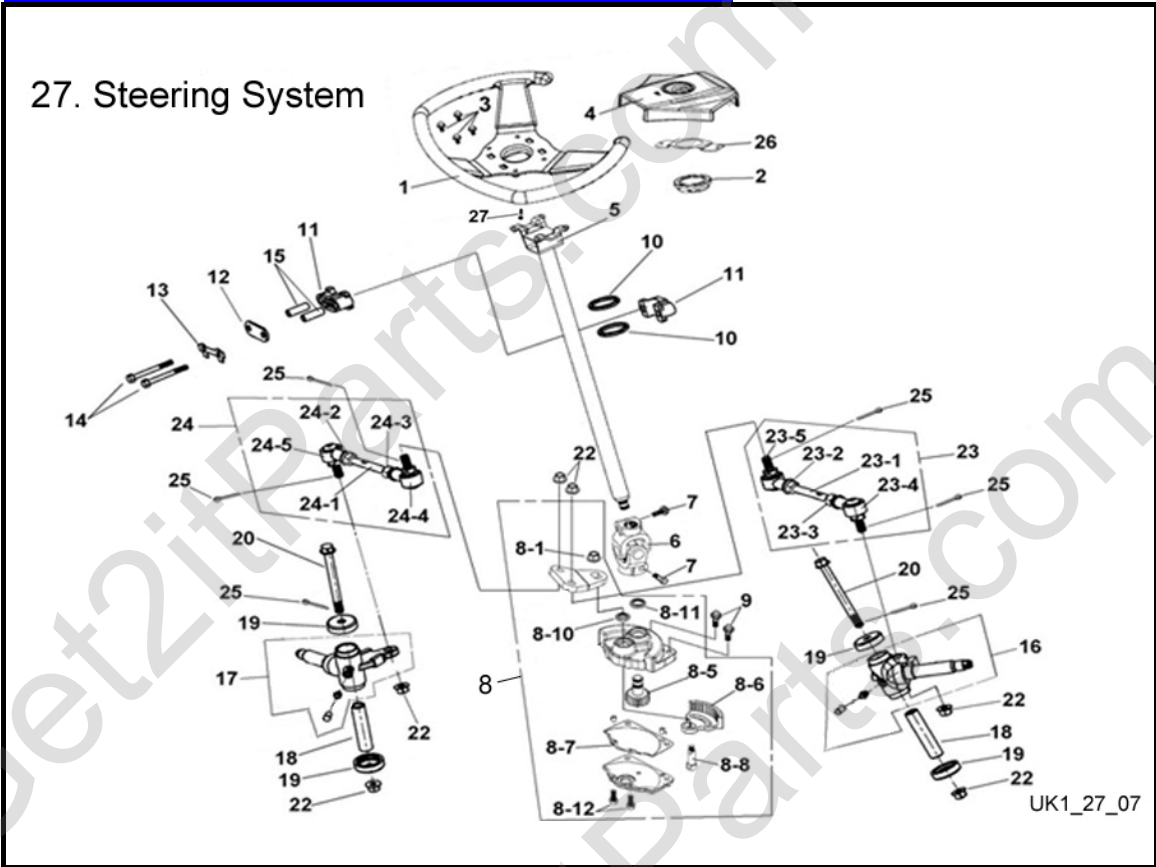

3. Cylinder, Piston, & Crankshaft

UK1_3_07

Fig Ref	Item No.	Description	Qty Req
3-1	811592	Crankshaft 90CC 4-Stroke	1
3-2	800159	Flat Washer (M6x10x1)	1
3-3	811594	Piston 90CC 4-Stroke	1
3-4	811595	Piston Wrist Pin	1
3-5	811765	Piston Pin Circle Clip (2)	2
3-6	811593	Piston Ring Set	1
3-7	811586	Cylinder Base Gasket	1
3-8	812245	Dowel Pin (M8x14)	2
3-9	811585	Cylinder 90CC 4-Stroke	1
3-10	811603	Cam Adjuster	1
3-11	811604	Cam Chain Adjuster Gasket	1
3-12	811771	Flange Bolt SH (M6x16)	2
3-13	811601	Cam Chain Guide Upper	1
3-14	811597	Cam Chain	1
3-15	811605	Cam Chain Guide Lower	1
3-16	811602	Cam Chain Pivot	1
3-17	800490	Flange Bolt (M6x12)	1
3-18	800148	Wood-Ruff Key (M25x14x4)	1

26. Swing Arm

UK1_26_07

Fig Ref	Item No.	Description	Qty Req
26-1	812600	Swing Arm	1
26-1-1	700320	Locking Flange Nut (M10)	3
26-1-2	812601	Swing Arm Bushing	2
26-2	812602	Flange Bolt (M10x40)	2
26-4	650254	Engine Set Bolt (M10 X 115)	1
26-5	812603	Drive Chain Cover	1
26-6	650271	Flange Bolt (M6 X 12)	2

UK1_27_07

Fig Ref	Item No.	Description	Qty Req
27-1	812604	Steering Wheel	1
27-2	812605	Horn Button	1
27-3	650295	Flange Bolt (M6x16)	4
27-4	812606	Steering Wheel Cover	1
27-5	812607	Steering Shaft Assy.	1
27-6	812608	Steering Shaft Joint	1
27-7	812609	Allen Bolt (M10x25)	2
27-8	812610	Steering Gear Assembly	1
27-8-1	650255	Locking Flange Nut (M10x19)	1
27-8-5	812611	Steering Gear (19T)	1
27-8-6	812612	Steering Gear (52T)	1
27-8-7	812613	Steering Gear Gasket	1
27-8-8	812614	Steering Gear Axle	1
27-8-10	812556	Oil Seal	1
27-8-11	812557	Oil Seal	1
27-8-12	650558	Socket Bolt (M6 X 25)	2
27-9	750382	Flange Bolt (M8x30)	2
27-10	800447	Oil Seal (M31x40x4)	2
27-11	800448	Steering Shaft Clamps	2
27-12	800520	Steering Shaft Cable Race	1
27-13	800449	Steering Shaft locking Plate	1
27-14	800426	Bolt (M8 X 60)	2
27-15	800451	Steering Collar	2
27-16	810231	Knuckle (LH)	1
27-17	810230	Knuckle (RH)	1
27-18	650744	Sleeve	2