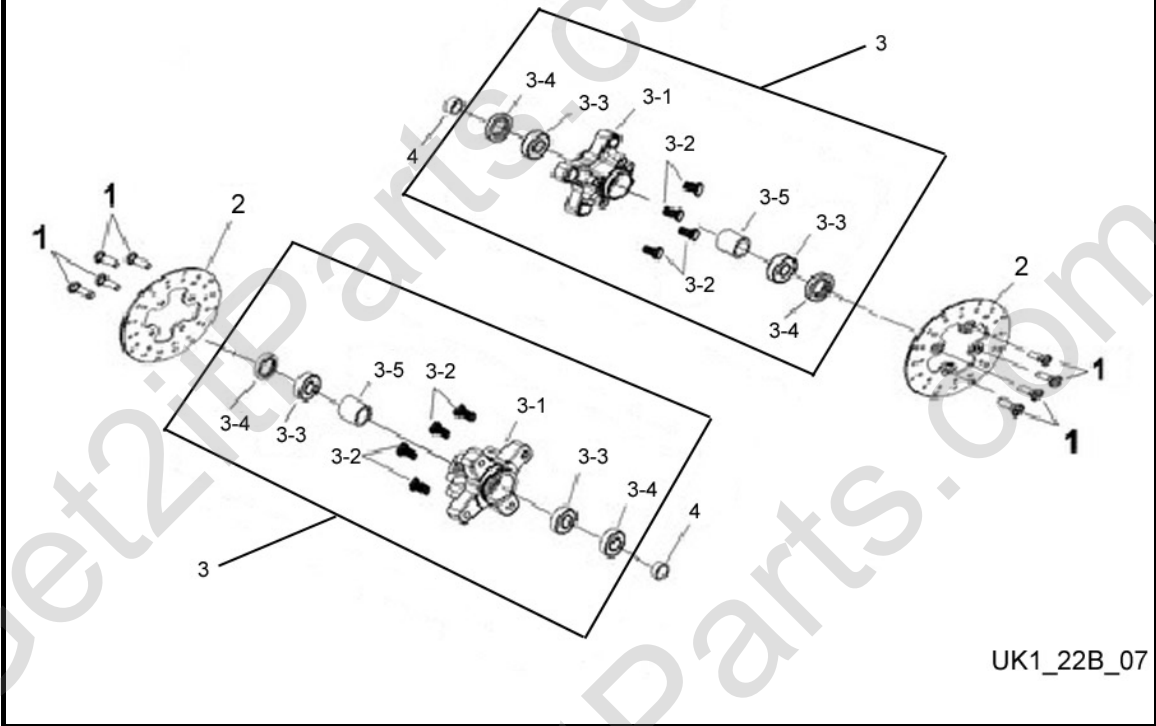

22B. Front Brake Rotor

UK1_22B_07

Fig Ref	Item No.	Description	Qty Req
22B-1	812036	Round Allen Head Bolt (M8x23)	8
22B-2	812566	Front Disc Brake Rotor	2
22B-3	812563	Front Wheel Hub Assy.	2
22B-3-1	812753	Front Discs Hub	2
22B-3-2	812031	Stud Bolt (M10x42)	8
22B-3-3	800288	Radial Ball Bearing (6203LU)	4
22B-3-4	812564	Oil Seal [24x40x7]	4
22B-3-5	812565	Inner Spacer	2
22B-4	810155	Outer Spacer	2