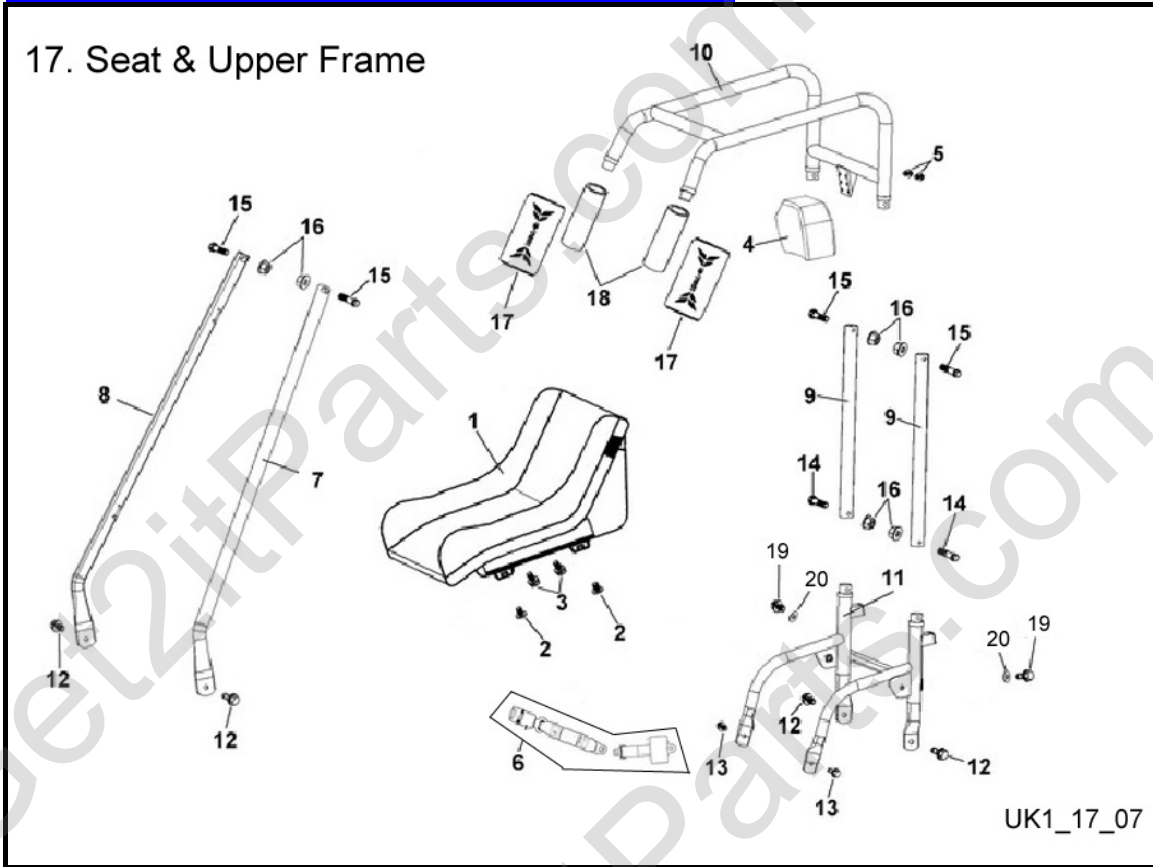

17. Seat & Upper Frame

Fig Ref	Item No.	Description	Qty Req
17-1	812534	Seat (UK1)	1
17-2	812535	Allen Bolt (M8x12)	2
17-3	812536	Allen Bolt & Washer (M8x20)	2
17-4	812537	Head Rest	1
17-5	812146	Flange Bolt (M6x20)	2
17-6	812538	Seat Belt	1
17-7	812541	Front Cage Support (RH)	1
17-8	812542	Front Cage Support (LH)	1
17-9	812543	Rear Cage Support	2
17-10	812544	Top Cage Support	1
17-11	812545	Armrest	1
17-12	812546	Flange Bolt (M10x15)	4
17-13	650294	Flange Bolt (M8 X 16)	2
17-14	700273	Flange Bolt (M8x40)	2
17-15	812547	Flange Bolt (M8x45)	4
17-16	800560	Locking Flange Nut (M8x13)	6
17-17	812548	Top Cage Pad Cover	2
17-18	812549	Top Cage Pad	2
17-19	812539	Flange Bolt (M10x25)	2
17-20	812540	Spring Washer (M12x18x1)	2