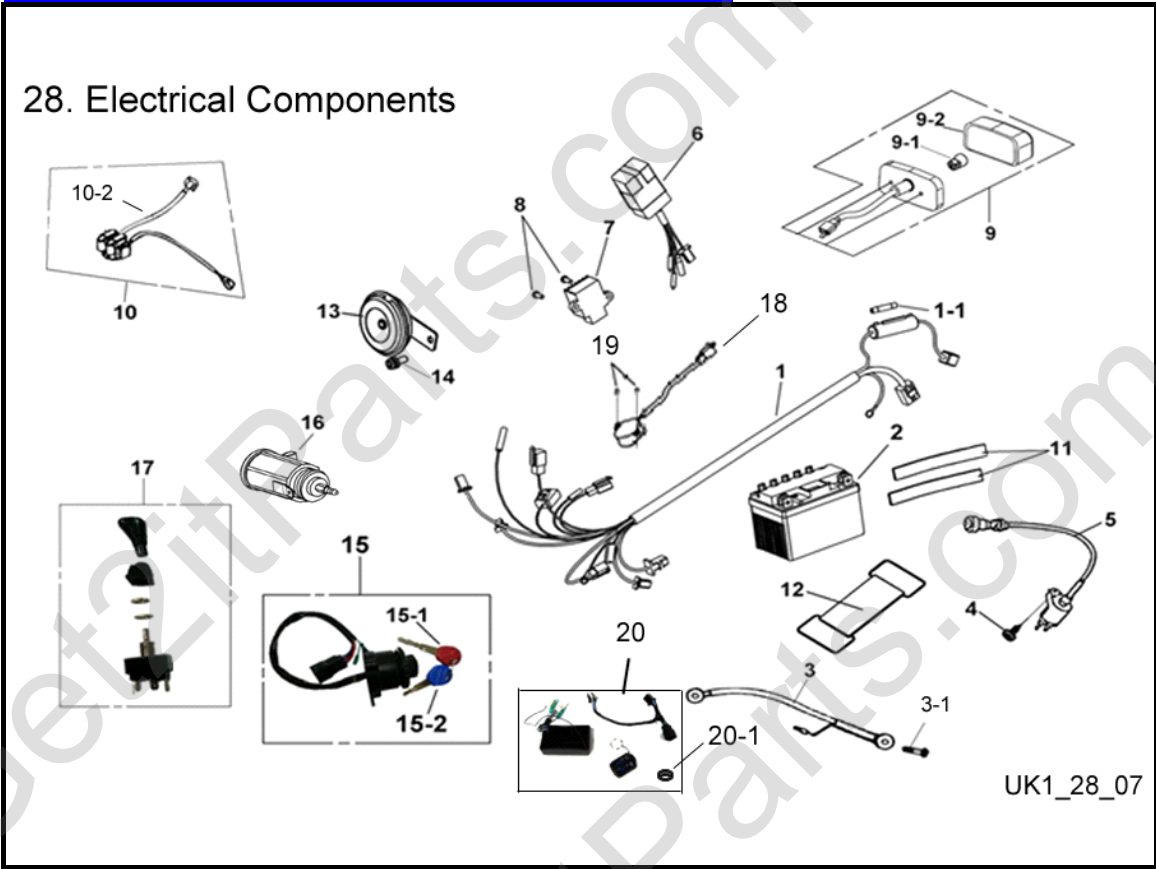

28. Electrical Components

UK1_28_07

Fig Ref	Item No.	Description	Qty Req
28-18	810102	Backup Safety Horn	1
28-19	811075	Nylon Lock Nut	2
28-20	813787	Remote Control Rcv/Trnmtr	1
28-20-1	814117	Key Fob Battery	1