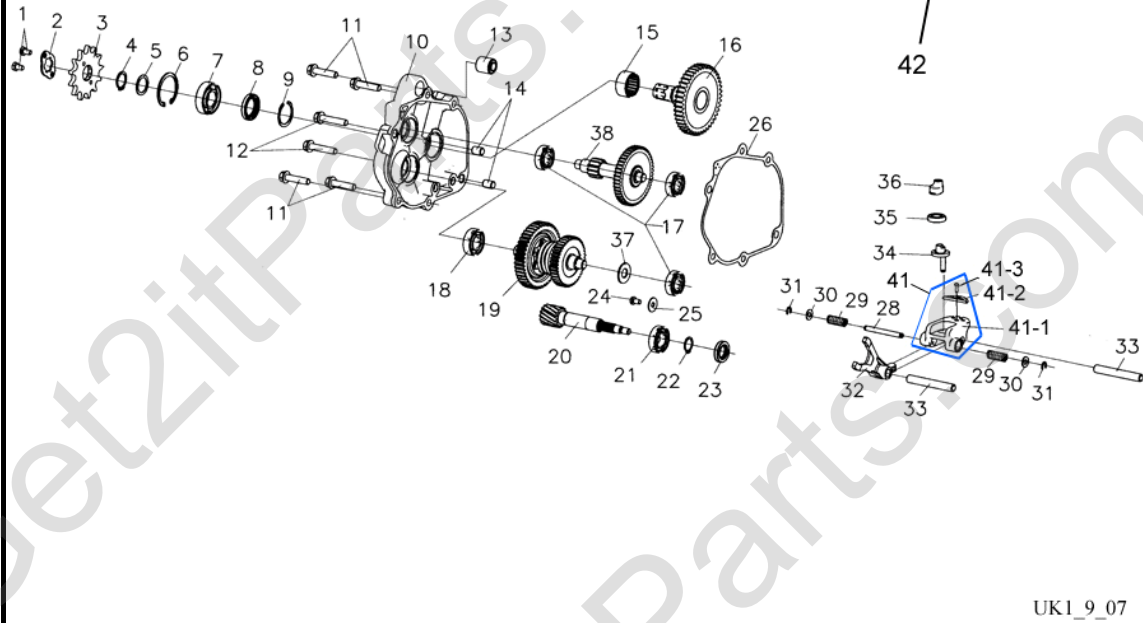

9. Transmission

UK1_9_07

Fig Ref	Item No.	Description	Qty Req
9-1	650226	Bolt (M6x10)	2
9-2	650225	Sprocket Plate	1
9-3	812478	Drive Sprocket	1
9-4	650223	Circle-Clip #20	1
9-5	650222	Flat Washer (M20x25x1)	1
9-6	650220	Circle-Clip (45.5x17.5)	1
9-7	650218	Bearing (6004LUA)	1
9-8	650219	Oil Seal (25x35x6)	1
9-9	650221	Circle-Clip (34.4x1.2)	1
9-10	811650	Transmission Cover	1
9-11	811768	Flange Bolt SH (M8x35)	4
9-12	811769	Flange Bolt (M8x40)	2
9-13	811577	Rear Shock Absorber Bushing	1
9-14	650158	Dowel Pin (M10x14)	2
9-15	650217	Needle Bearing	1
9-16	812479	Final Shaft	1
9-17	650213	Radial Ball Bearing (6201)	3
9-18	750388	Radial Ball Bearing (6202)	1
9-19	811660	Gear Shift Cluster	1
9-20	811659	Drive Shaft	1
9-21	650199	Radial Ball Bearing (6003)	1
9-22	650198	Circle-Clip	1
9-23	650200	Oil Seal (17x28x5.5)	1
9-24	650197	Pan Head Bolt (M6x10)	1
9-25	811082	Flat Washer (M5x18x1)	1
9-26	811651	Transmission Cover Gasket	1