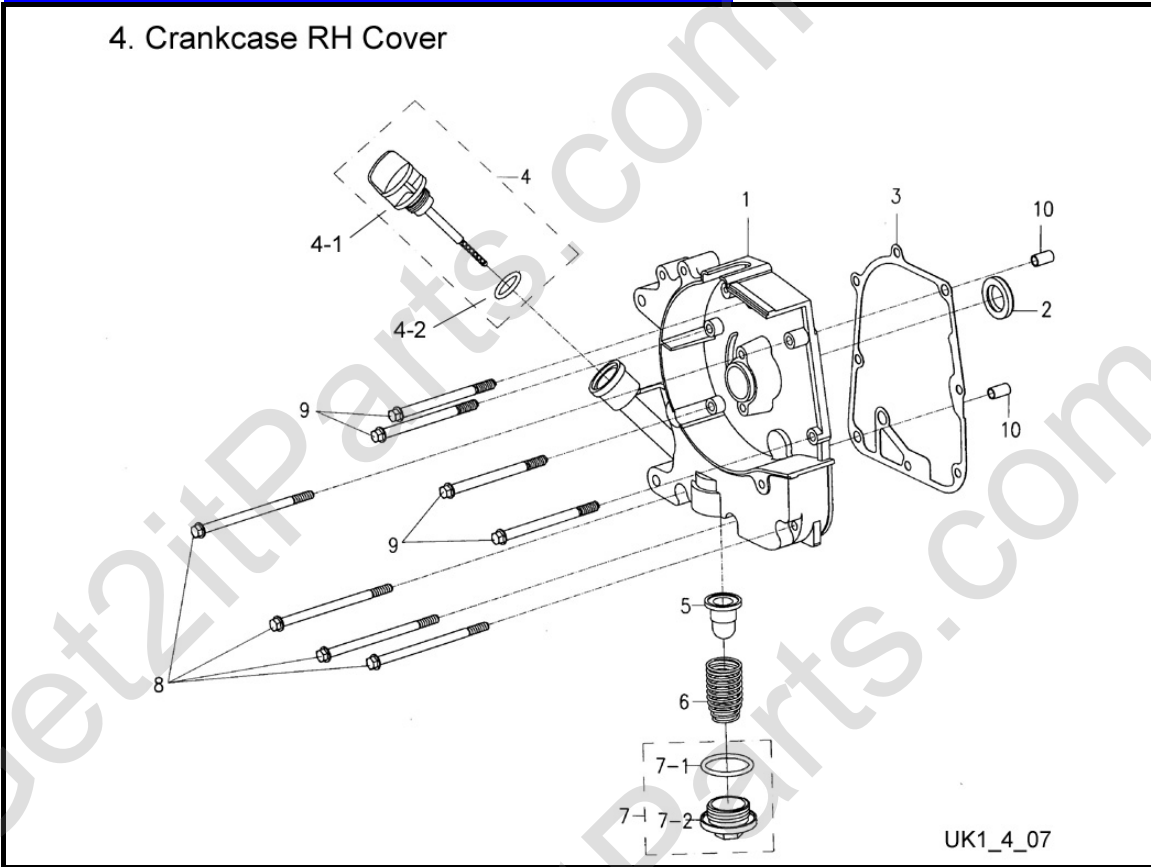

4. Crankcase RH Cover

Fig Ref	Item No.	Description	Qty Req
4-1	811578	Crankcase Cover (RH)	1
4-2	812862	Oil Seal (RH)	1
4-3	811583	Crankcase Cover Gasket (RH)	1
4-4	800180	Oil Level Gauge & O-Ring	1
4-4-1	811476	Oil Level Gauge	1
4-4-2	811477	O-Ring Seal (18x3.5)	1
4-5	800182	Oil Filter Screen	1
4-6	800183	Oil Filter Screen Spring	1
4-7	800184	Crankcase Drain Plug & O-Ring	1
4-7-1	811479	O-Ring Seal	1
4-7-2	811478	Crankcase Drain Plug	1
4-8	700326	Flange Bolt SH (M6x100)	4
4-9	811773	Flange Bolt SH (M6x85)	4
4-10	800109	Dowel Pin (8x14)	2