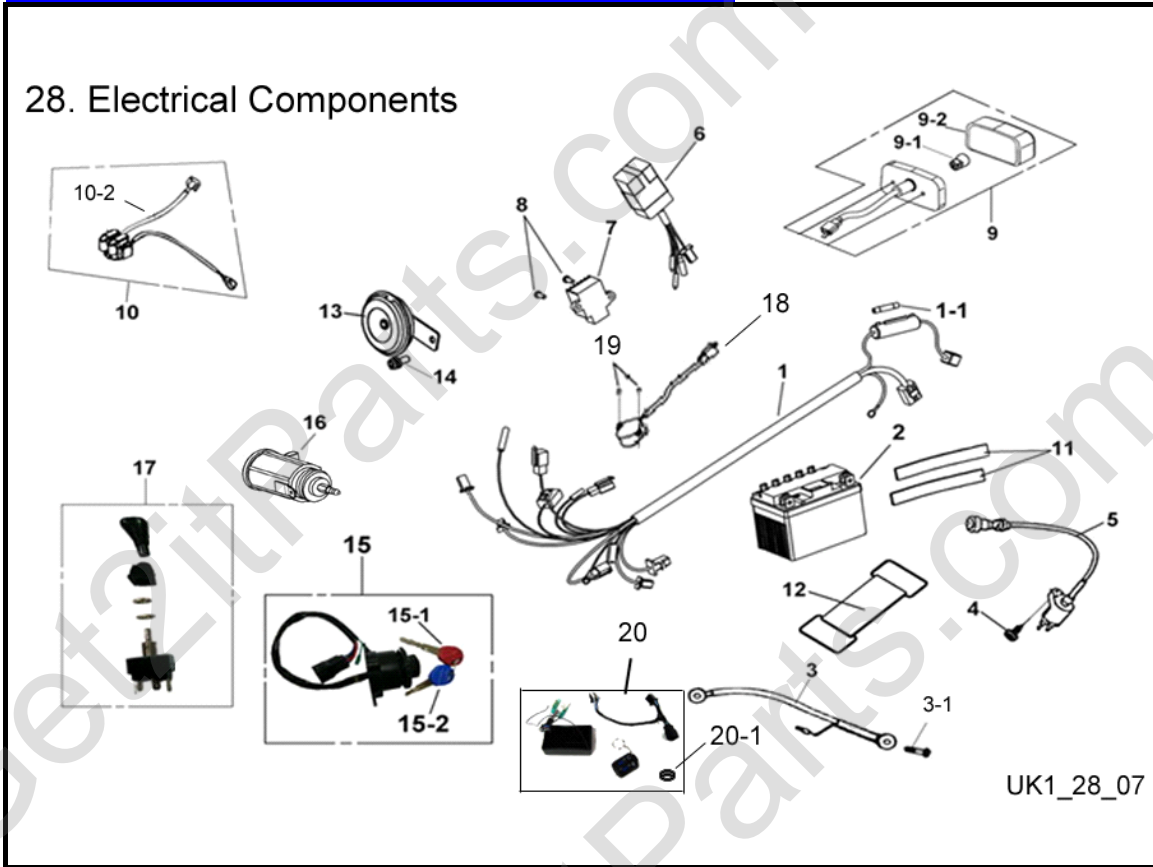

28. Electrical Components

UK1_28_07

Fig Ref	Item No.	Description	Qty Req
28-1	812625	Wiring Harness	1
28-1-1	650565	Fuse (7A)	1
28-2	750173	Battery (GTX5L-BS)	1
28-3	811679	Negative Terminal Cable	1
28-3-1	811752	Allen Head Bolt (M6x12)	1
28-4	610116	Bolt & Washer (M5x20)	1
28-5	811614	Ignition Coil Assembly	1
28-6	812626	C.D.I. Module (UK1)	1
28-7	650457	Rectifier	1
28-8	650332	Pan Head Bolt (M5x16)	2
28-9	812494	Tail Light	1
28-9-1	610031	Tail Light Bulb (12Vx21/5w)	1
28-9-2	812496	Tail Light Lens	1
28-10	811990	Starter Relay & Terminal Cable	1
28-10-2	811678	Positive Cable	1
28-11	650723	Foam Pad	2
28-12	651005	Battery Strap	1
28-13	610159	Horn	1
28-14	650946	Pan Head Bolt (M6x12)	1
28-15	812627	Ignition Key Switch (UK1)	1
28-15-1	812629	Blank Key - Left Cut (Red)	1
28-15-1	812561	Blank Key - Right Cut (Red)	1
28-15-2	812628	Blank Key - Left Cut (Blue)	1
28-15-2	812558	Blank Key - Right Cut (Blue)	1
28-16	811162	Auxiliary Power Outlet	1
28-17	812630	Shift Selector Switch	1