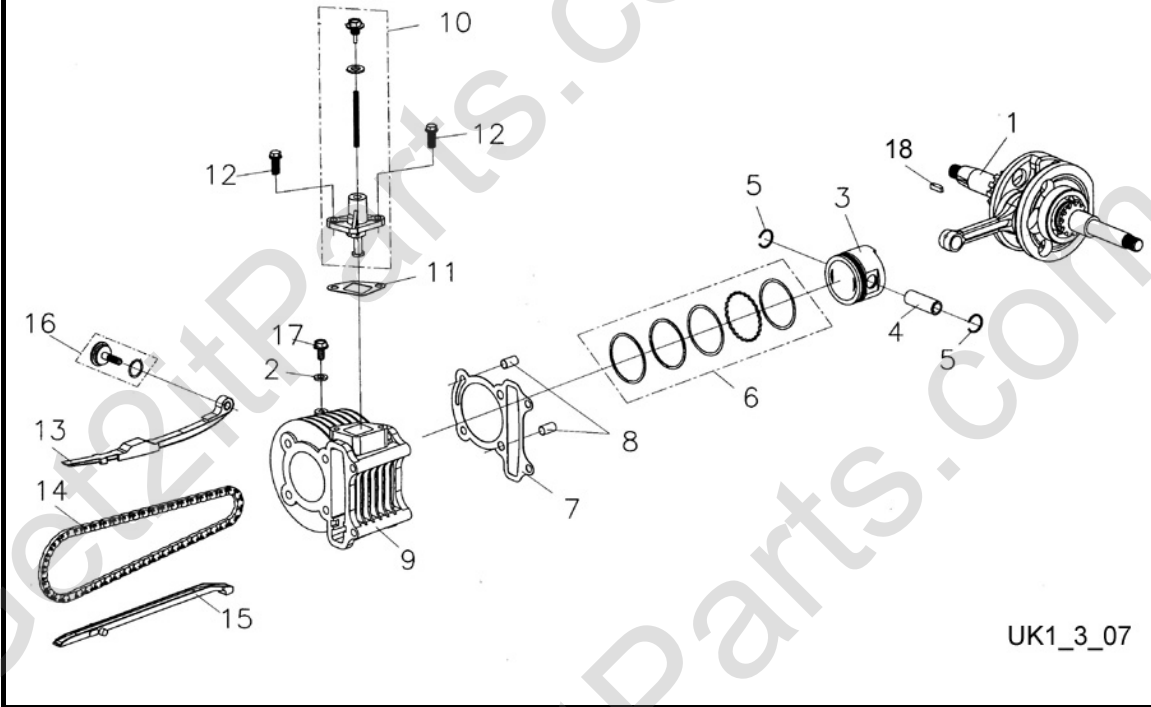

2. Cylinder Head and Valve Cover

Fig Ref	Item No.	Description	Qty Req
2-1	811590	Rocker Arm Cover	1
2-1-2	811591	Rocker Arm Cover Gasket	1
2-2	650065	Nut (M6x11)	2
2-3	651011	Intake Cap	1
2-4	800488	Flange Bolt SH (M6x25)	4
2-5	811587	Cylinder Head	1
2-5-2	810241	Stub Bolt No:003 (M6x27)	2
2-5-3	800202	Stud Bolt (M6x50)	2
2-5-4	800205	Valve Spring Retainer	4
2-5-5	800206	Valve Spring Retainer Washer	2
2-5-6	811609	Inner Valve Spring	2
2-5-7	811608	Outer Valve Spring	2
2-5-8	800209	Outer-Valve Spring Seat	2
2-5-9	800210	Valve Stem Seal	2
2-5-10	811607	Exhaust Valve	1
2-5-11	811606	Intake Valve	1
2-5-12	811777	Spark Plug CR7HSA	1
2-6	811618	Intake Manifold	1
2-7	700326	Flange Bolt SH (M6x100)	2
2-8	812245	Dowel Pin (M8x14)	4
2-9	811589	Cylinder Head Gasket	1
2-10	811760	Flat Washer (M16x28x2)	4
2-11	811757	Flange Nut (M7x11)	4
2-12	811588	Cam Shaft Holder	1
2-13	811599	Rocker Arm Shaft - Internal	1
2-14	811600	Rocker Arm Shaft (External)	1

2. Cylinder Head and Valve Cover

Fig Ref	Item No.	Description	Qty Req
2-15	811598	Valve Rocker Arm	2
2-16	800212	Nut (M4.5x8x4)	2
2-17	800481	Tappet Adjusting Screw	2
2-18	811596	Cam Shaft	1
2-19	811616	Carburetor Insulator Gasket	1
2-20	811617	Carburetor Insulator	1
2-21	811634	Exhaust Muffler Gasket	1

3. Cylinder, Piston, & Crankshaft

UK1_3_07

Fig Ref	Item No.	Description	Qty Req
3-1	811592	Crankshaft 90CC 4-Stroke	1
3-2	800159	Flat Washer (M6x10x1)	1
3-3	811594	Piston 90CC 4-Stroke	1
3-4	811595	Piston Wrist Pin	1
3-5	811765	Piston Pin Circle Clip (2)	2
3-6	811593	Piston Ring Set	1
3-7	811586	Cylinder Base Gasket	1
3-8	812245	Dowel Pin (M8x14)	2
3-9	811585	Cylinder 90CC 4-Stroke	1
3-10	811603	Cam Adjuster	1
3-11	811604	Cam Chain Adjuster Gasket	1
3-12	811771	Flange Bolt SH (M6x16)	2
3-13	811601	Cam Chain Guide Upper	1
3-14	811597	Cam Chain	1
3-15	811605	Cam Chain Guide Lower	1
3-16	811602	Cam Chain Pivot	1
3-17	800490	Flange Bolt (M6x12)	1
3-18	800148	Wood-Ruff Key (M25x14x4)	1