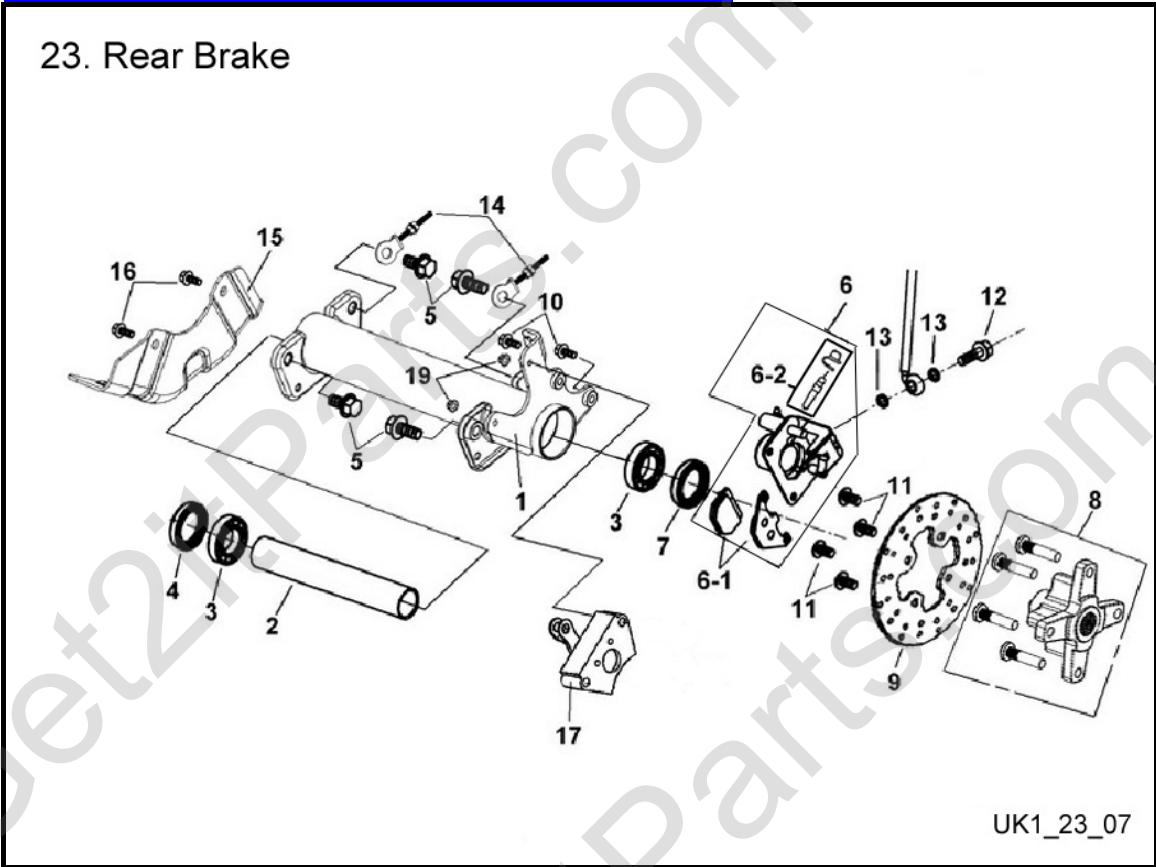

23. Rear Brake

UK1_23_07

Fig Ref	Item No.	Description	Qty Req
23-1	812579	Rear Axle Bearing Seat	1
23-2	812580	Spacer	1
23-3	650386	Bearing (6006ZZ)	2
23-4	650811	Oil Seal (42x55x8)	1
23-5	650395	Flange Bolt (M12 X 25)	4
23-6	812577	Brake Caliper (RH)	1
23-6-1	812805	Disc Brake Pads (Standard)	1
23-6-1	610143	Disc Brake Pads (Heavy Duty)	1
23-6-2	610010	Bleeder Valve & Cap	1
23-7	650483	Oil Seal [38x55x10]	1
23-8	812581	Shaft Connector (LH)	1
23-9	812037	Disc Brake Rotor	1
23-10	800352	Bolt & Washer (M8x20)	2
23-11	812036	Round Allen Head Bolt (M8x23)	4
23-12	750314	Brake Hose Union Bolt M10x21	1
23-13	750309	Flat Washer (M10x12x1)	2
23-14	812582	Chain Adjuster	2
23-15	812583	Chain Skid Plate	1
23-16	650402	Flange Bolt (M8 X 12)	2
23-17	812584	Parking Brake Caliper	1
23-19	700368	Lock Nut (M8x11)	2