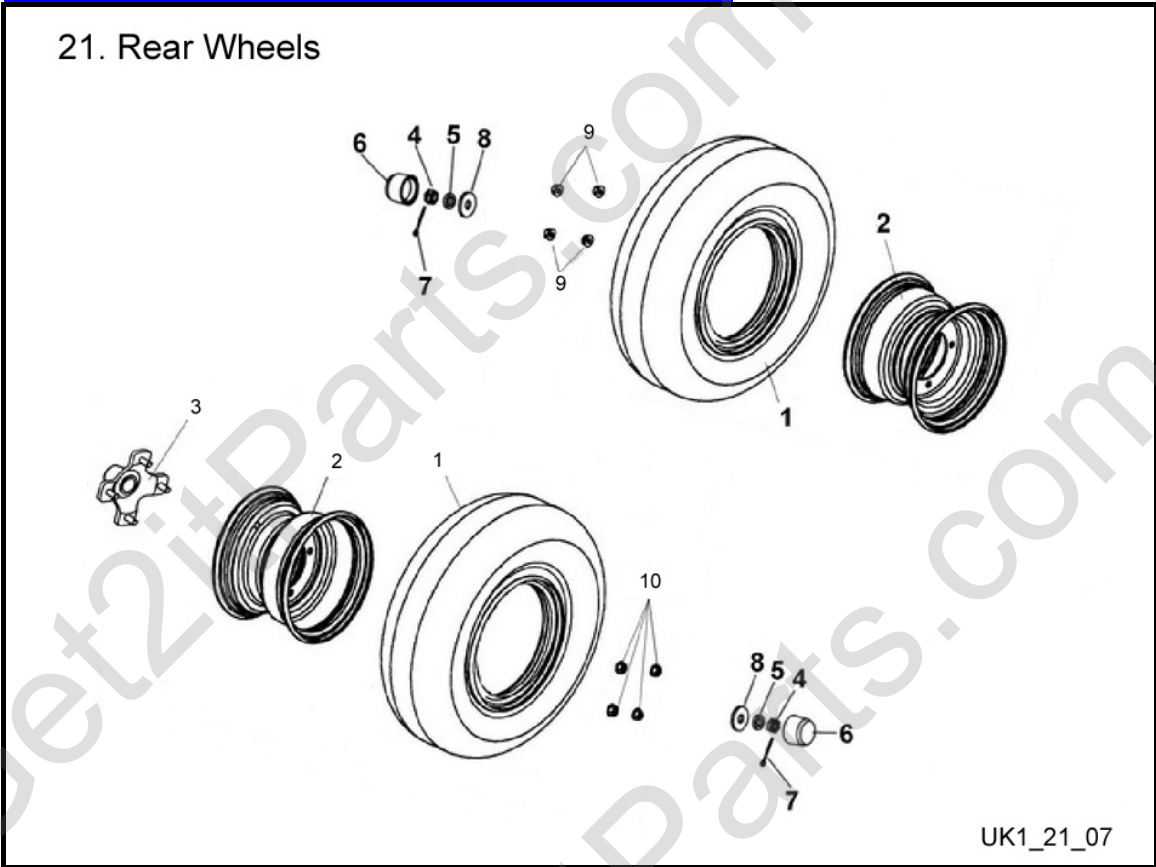

21. Rear Wheels

UK1_21_07

Fig Ref	Item No.	Description	Qty Req
21-1	812567	Rear Tire (18x8x10)	2
21-2	812568	Rear Wheel Rim (10x6.5)	2
21-3	812573	Shaft Connector (RH)	1
21-4	800525	Castle Nut (M14x19)	2
21-5	800291	Flat Washer (M15x24x2)	2
21-6	650353	Rubber Hub Cap	2
21-7	811084	Cotter Pin	2
21-8	650368	Flat Washer (M14x40x5)	2
21-9	812029	Flange Nut (M10x14)	4
21-10	812029	Flange Nut (M10x14)	4