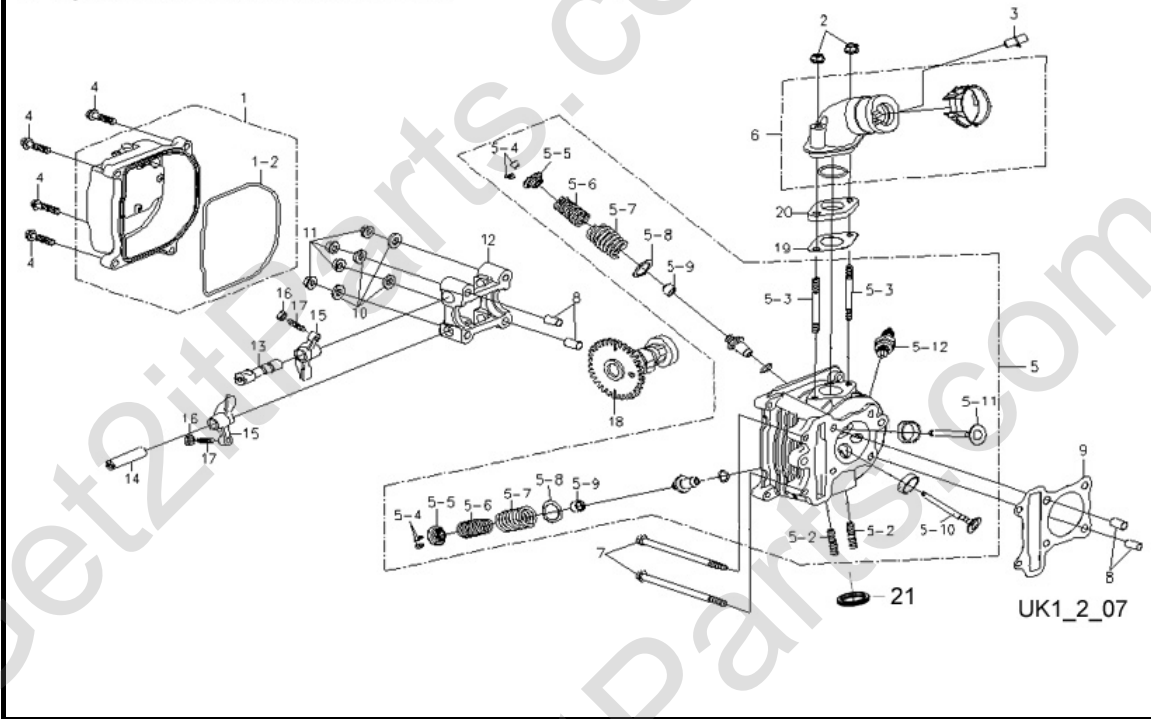

Table of Contents

Rover

Figure No. Content Reference

01A	Crankcase & Oil Cooler
01B	Crankcase Cover
02	Cylinder Head and Valve Cover
03	Cylinder, Piston, & Crankshaft
04	Crankcase RH Cover
05	Carburetor
06	Driven Pulley
07	Starter Motor & Oil Pump
08	A/C Generator & Fan Shroud
09	Transmission
10	Air Filter
12	Engine
13	Exhaust Muffler
14	Frame
15	A-Arms & Front Bumper
16A	Front Fender & Body Covers
16B	Rear Fender & Body Covers
17	Seat & Upper Frame
18	Fuel Tank
19	Suspension
20	Front Wheels
21	Rear Wheels
22A	Front Brake Caliper
22B	Front Brake Rotor
23	Rear Brake
24	Brake & Throttle Pedals
25	Rear Wheel Axle
26	Swing Arm
27	Steering System
28	Electrical Components
29	Miscellaneous
30	Accessories

2. Cylinder Head and Valve Cover

Fig Ref	Item No.	Description	Qty Req
2-1	811590	Rocker Arm Cover	1
2-1-2	811591	Rocker Arm Cover Gasket	1
2-2	650065	Nut (M6x11)	2
2-3	651011	Intake Cap	1
2-4	800488	Flange Bolt SH (M6x25)	4
2-5	811587	Cylinder Head	1
2-5-2	810241	Stub Bolt No:003 (M6x27)	2
2-5-3	800202	Stud Bolt (M6x50)	2
2-5-4	800205	Valve Spring Retainer	4
2-5-5	800206	Valve Spring Retainer Washer	2
2-5-6	811609	Inner Valve Spring	2
2-5-7	811608	Outer Valve Spring	2
2-5-8	800209	Outer-Valve Spring Seat	2
2-5-9	800210	Valve Stem Seal	2
2-5-10	811607	Exhaust Valve	1
2-5-11	811606	Intake Valve	1
2-5-12	811777	Spark Plug CR7HSA	1
2-6	811618	Intake Manifold	1
2-7	700326	Flange Bolt SH (M6x100)	2
2-8	812245	Dowel Pin (M8x14)	4
2-9	811589	Cylinder Head Gasket	1
2-10	811760	Flat Washer (M16x28x2)	4
2-11	811757	Flange Nut (M7x11)	4
2-12	811588	Cam Shaft Holder	1
2-13	811599	Rocker Arm Shaft - Internal	1
2-14	811600	Rocker Arm Shaft (External)	1

2. Cylinder Head and Valve Cover

Fig Ref	Item No.	Description	Qty Req
2-15	811598	Valve Rocker Arm	2
2-16	800212	Nut (M4.5x8x4)	2
2-17	800481	Tappet Adjusting Screw	2
2-18	811596	Cam Shaft	1
2-19	811616	Carburetor Insulator Gasket	1
2-20	811617	Carburetor Insulator	1
2-21	811634	Exhaust Muffler Gasket	1