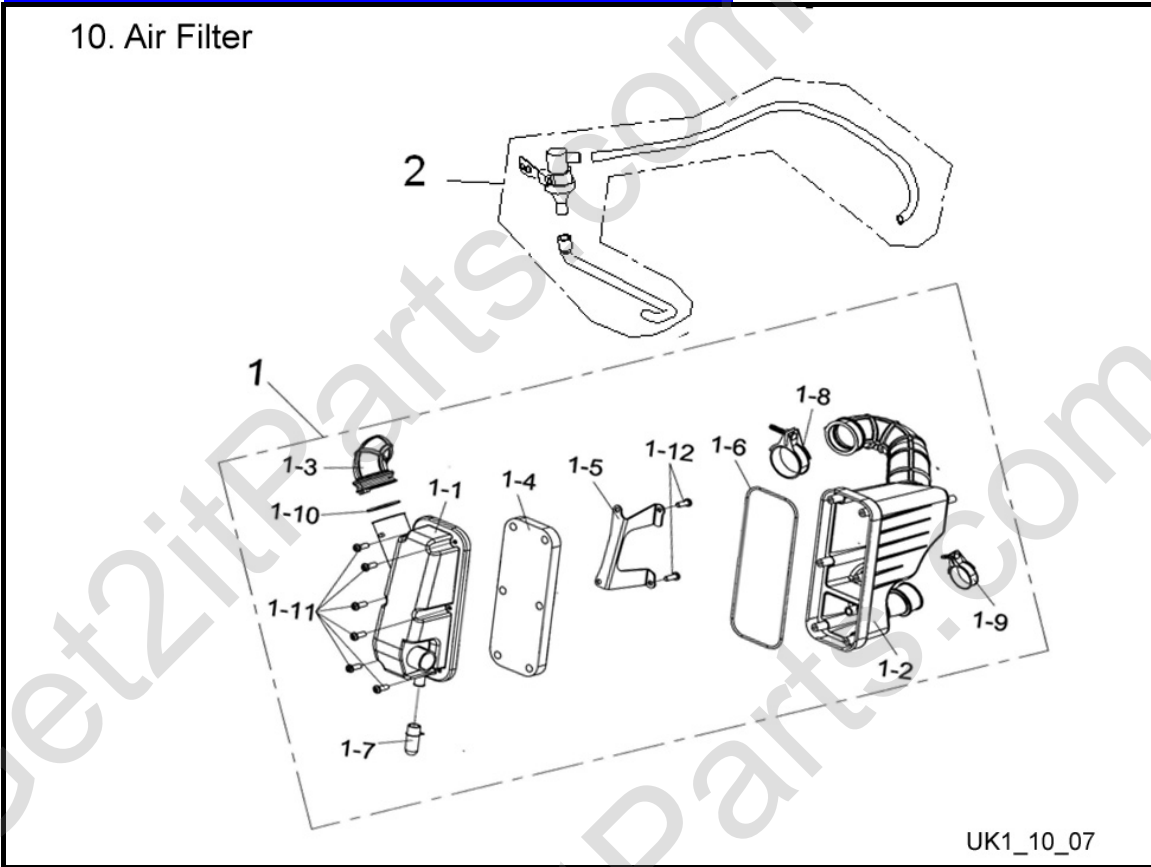

10. Air Filter

Fig Ref	Item No.	Description	Qty Req
10-1	812480	Air Cleaner Assy.	1
10-1-1	812640	Air Cleaner Case (Upper)	1
10-1-2	812641	Air Cleaner Case (Lower)	1
10-1-3	812642	Air Cleaner Duct	1
10-1-4	812639	Air Cleaner Element	1
10-1-5	812643	Air Cleaner Holder	1
10-1-6	812644	Air Cleaner Seal	1
10-1-7	812645	Air Cleaner Drain Tube	1
10-1-8	812646	Air Cleaner Clamp A	1
10-1-9	812647	Air Cleaner Clamp B	1
10-1-10	812648	Air Duct Gasket	1
10-1-11	811496	Self Tapping Screw (M5x20)	6
10-1-12	812649	Bolt (M5x15)	2
10-2	812481	Gas Waste Recovery Linkage	1