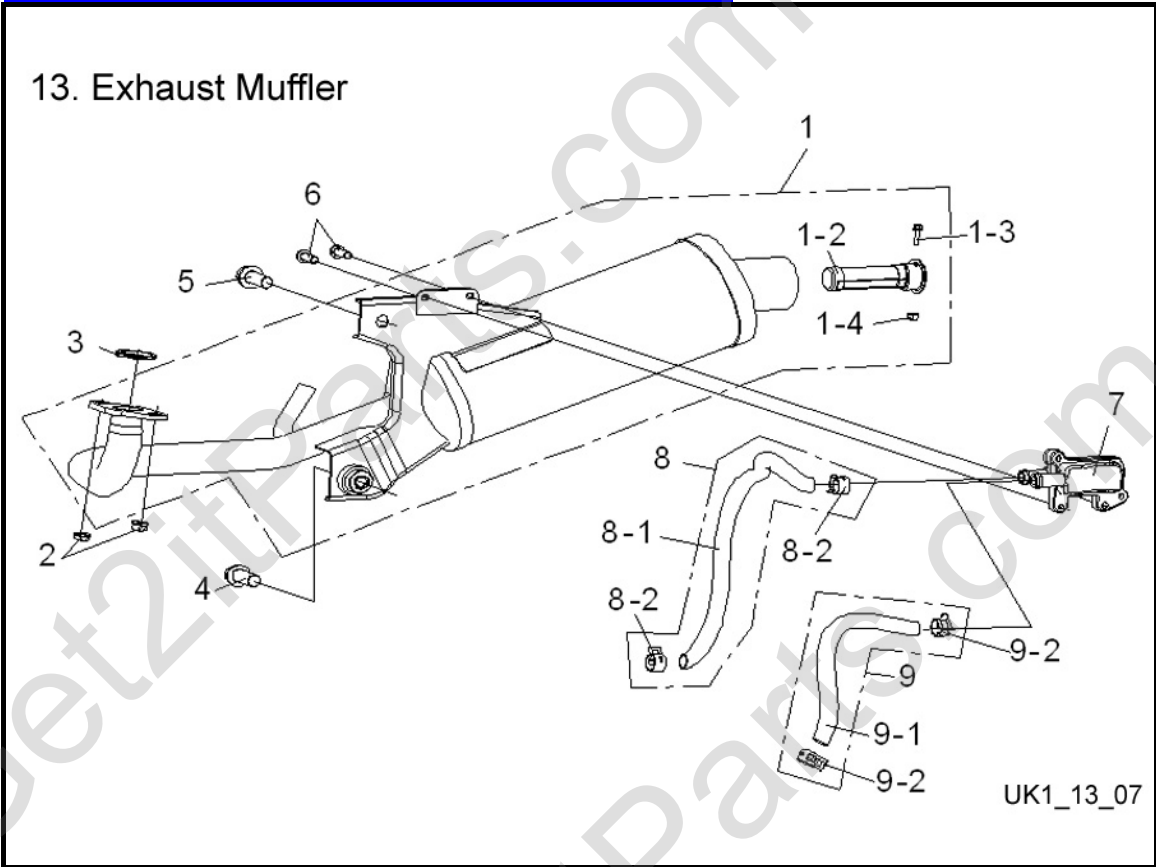

12. Engine

UK1_12_07

Fig Ref	Item No.	Description	Qty Req
12-1	812482	Engine (UK1 - 90CC)	1
12-2	812466	Carburetor (Manual Choke UK1)	1
12-3	812480	Air Cleaner Assy.	1

Fig Ref	Item No.	Description	Qty Req
13-1	812483	Exhaust Muffler (UK1)	1
13-1-2	811462	Spark Arrestor Screen	1
13-1-3	811638	Allen Head Bolt (M5x45)	1
13-1-4	811639	Lock Nut (M5x7)	1
13-2	800498	Nut (M611X16)	2
13-3	811634	Exhaust Muffler Gasket	1
13-4	750382	Flange Bolt (M8x30)	1
13-5	650402	Flange Bolt (M8 X 12)	1
13-6	650271	Flange Bolt (M6 X 12)	2
13-7	812485	Emission Control Valve	1
13-8	812486	Emission Valve Tube Assy.	1
13-8-1	812487	Emission Valve Tube	1
13-8-2	811627	Tube Clip	2
13-9	812488	Connecting Tube Assy.	1
13-9-1	812489	Connecting Tube	1
13-9-2	811627	Tube Clip	2