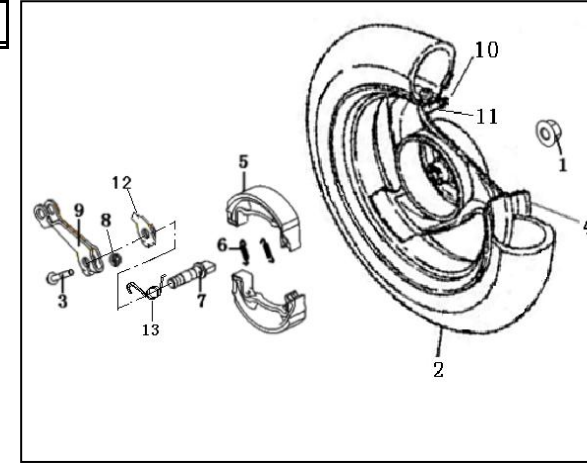

F09 REAR WHEEL

NO.	PART NO.	DESCRIPTION	QTY	NOTES	Season	Vehicle Color	OLD CODE
1	B04171415054	NUT 14X1.5MM	1		2007-2009		
2	B140104F10AA	TIRE (90/90-10) (DOT & 75R-000209)	1		2007-2009		B140504F10BB
3	B01020603265	BOLT 6X32MM	1		2007-2009		
4	54100BMLT001	RIM, REAR WHEEL(DOT)	1		2007-2009		
5	44500B0AT000	BRAKE SHOE	1		2007-2009		
6	44001B0AT000	SPRING, BRAKE SHOE	2		2007-2009		
7	54003B0AT000	CAMSHAFT, RR.. BRAKE	1		2007-2009		
8	B04170600055	NUT 6MM	1		2007-2009		
9	54007B0AT000	LEVER, RR. BRAKE	1		2007-2009		
10	B1404Z2011C0	CAP, VALVE	1		2007-2009		
11	B1403Z201120	RIM, VALVE	1		2007-2009		B1403Z201100
12	54002B0AT000	INDICATOR WEAR	1		2007-2009		
13	54008B50T000	TENSION SPRING	1		2007-2009