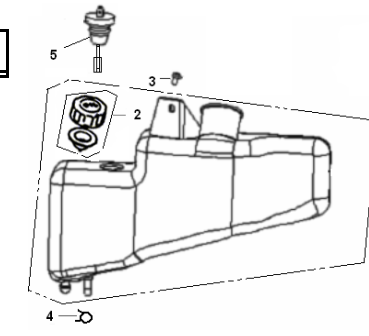

F12 OIL TANK

NO.	PART NO.	DESCRIPTION	QTY	NOTES	Season	Vehicle Color	OLD CODE
1	64001B50T000	CASE, OIL TANK	1		2007-2009		
2	64090G0MP000	Cap assy., oil tank	1		2007-2009		
3	B01090601665	BOLT 6X16MM	1		2007-2009		B01090601664
4	50307J00P000	CLIP 8	1		2007-2009		
5	64100B50T000	GAUGE,OIL LEVEL	1		2007-2009