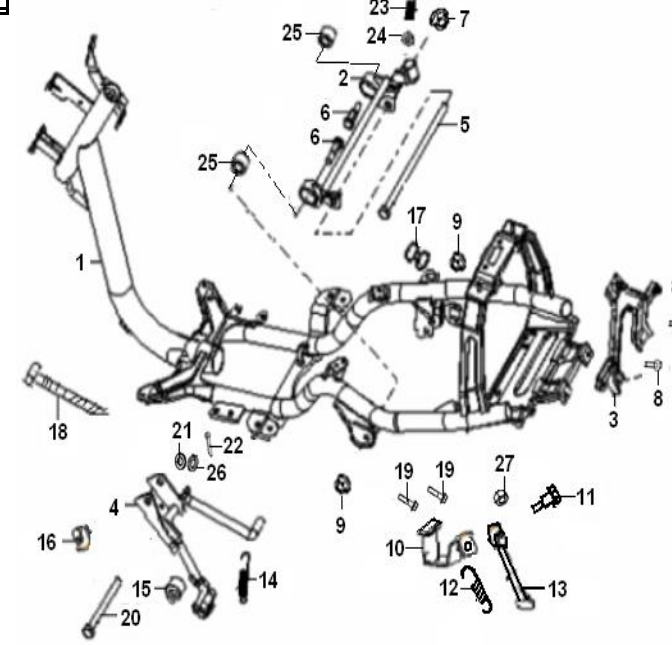

F10 FRAME

NO.	PART NO.	DESCRIPTION	QTY	NOTES	Season	Vehicle Color	OLD CODE
1	57100B50T000	FRAME BODY ASSY.	1		2007-2009		
2	58300B50T000	BRACKET, ENGINE	1		2007-2009		
3	57760B50T000	BRACKET ASSY, REAR CARRIER	1		2007-2009		
4	58520B0DT000	MAIN STAND ASSY	1		2007-2009		
5	58303B50T000	SHAFT, ENGINE BRACKET	1		2007-2009		
6	58301B50T000	MOUNTING BOLT, BRACKET	2		2007-2009		
7	B04171212554	LOCK NUT M12X1.25	1		2007-2009		B04171212555
8	B01090601665	BOLT 6X16MM	2		2007-2009		B01090601664
9	B04171012555	NUT	2		2007-2009		
10	58030B50T000	SIDE STAND SEAT.	1		2007-2009		
11	57005B50T000	BOLT	1		2007-2009		
12	57003B50T000	RETURN SPRING	1		2007-2009		
13	58700B50T000	SIDE STAND ASSY.	1		2007-2009		
14	58502B50T000	SPRING, MAIN STAND	1		2007-2009		
15	58507B50T000	ABSORBER PLATE, MAIN STAND	1		2007-2009		
16	40022B0DT000	CLIP	1		2007-2009		
17	57014B50T000	ABSORBER WASHER	1		2007-2009		
18	96001B50T000	CLIP 250	3		2007-2009		
19	B01090802065	BOLT 6X20MM	2		2007-2009		B04070800055
20	58501BJ0T000	AXLE, MAIN STAND	1		2007-2009		58501F0AT000
21	58508B0DT000	WASHER	1		2007-2009		
22	58513B0DT000	SPLIT PIN	1		2007-2009		B090025020A2
23	58304B50T000	SPRING	1		2007-2009		
24	58302B50T000	DAMPER	1		2007-2009		
25	58340B50T000	BUFFER WASHER	2		2007-2009		
26	B07030001005	WASHER 10MM	1		2007-2009		B07020001005
27	B04070800055	NUT 8MM	1		2007-2009