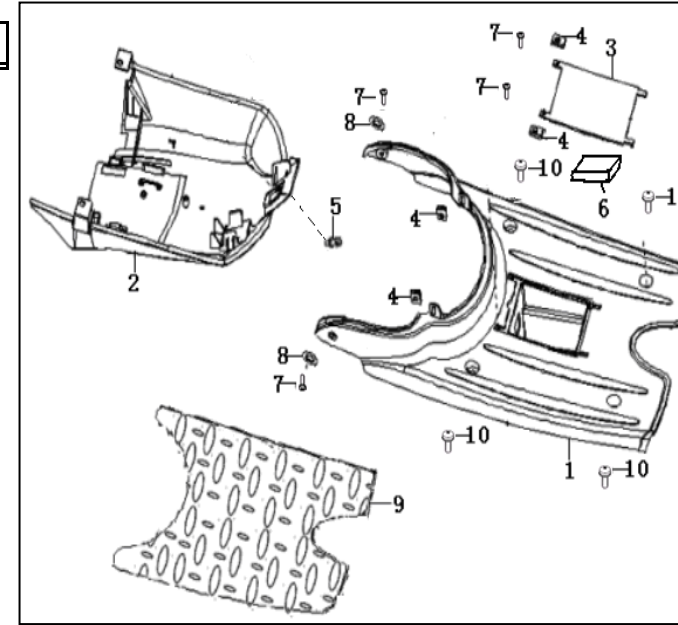

F15 FOOTREST

NO.	PART NO.	DESCRIPTION	QTY	NOTES	Season	Vehicle Color	OLD CODE
1	65401B50T000	FOOTREST WHITE	1	for black B2 vehices	2007-2009	B2	
1	65401B50T001	FOOTREST ECRU	1	for all the colors except black B2	2007-2009	T7;Y1;BH;W1;	
1	65401B130020	FOOTREST WHITE BLACK	1	for blue LO & pink TV vehicles 2009version	2009	LO; TV	
2	65406B50T000	COVER, LOWER	1		2007-2009		
3	65411B50T000	CAP, BATTERY WHITE	1	only for black B2,BH vehicles	2007-2009	B2;BH	
3	65411B50T001	CAP, BATTERY CHAMPAGNE	1	for all the colors except black B2 and BH	2007-2009	T7;Y1;W1;	
3	65411B130020	CAP, BATTERY BLACK	1	for blue LO & pink TV vehicles 2009version	2009	LO; TV	
4	65801J0ET000	NUT 4MM	4		2007-2009		
5	B13060601205	SCREW W/WASHER 6X12MM	1		2007-2009		
6	65811B50T000	BATTERY DAMPER	1		2007-2009		
7	B05074201605	SCREW ST4.2X16	4		2007-2009		B05004201605
8	B07020000505	WASHER 5MM	2		2007-2009		
9	65413B50T000	CUSHION, FOOTREST	1		2007-2009		65413B50T001
10	B13060602005	SCREW W/WASHER 6X20MM	4		2007-2009