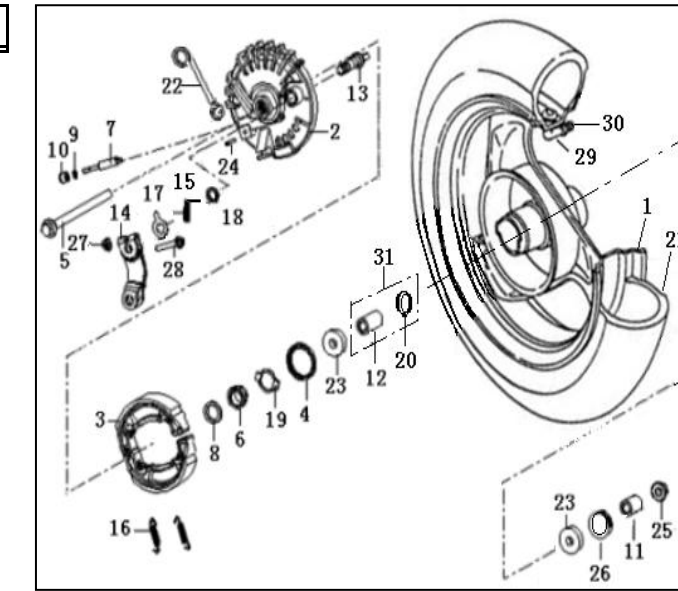

VENUS50 EPA PARTS CATALOG (BODY PARTS)

QJ1E40QMB(老) JCK (Q16-27) -QJ50QT-5-1A (1010201.00301)

QJ1E40QMB(老) JCK (Q16-46) -QJ50QT-5-1A (1010201.01101)

QJ1E40QMB(老) JCK (Q16-66) -QJ50QT-5-1A (1010201.00501)

F03 FRONT WHEEL

NO.	PART NO.	DESCRIPTION	QTY	NOTES	Season	Vehicle Color	OLD CODE
1	44100B50T001	RIM, FRONT WHEEL(DOT)	1	for EPA market and NON-EEC market	2007-2009		
2	44400B0AT000	PANEL ASSY.	1	for EPA market and NON-EEC market	2007-2009		
3	44500B0AT000	BRAKE SHOE	1 pair	2pcs/pair, order as per pair	2007-2009		
4	44300B0AT000	DUST SEAL	1		2007-2009		
5	44004B50T000	AXLE, FRONT WHEEL	1		2007-2009		
6	44201B0AT000	GEAR, SPEEDOMETER	1		2007-2009		
7	44202B0AT000	PINION, SPEEDOMETER	1		2007-2009		
8	44203B0AT000	WASHER, GEAR	1		2007-2009		
9	44204B0AT000	WASHER, PINION	1		2007-2009		
10	44205B0AT000	BUSH, PINION	1		2007-2009		
11	44016B50T000	SPACER, RH.	1		2007-2009		
12	44601B0AT000	BUSH, MID	1		2007-2009		
13	44003B0AT000	CAMSHAFT, FR. BRAKE	1		2007-2009		
14	44007B0AT000	LEVER, FR. BRAKE	1		2007-2009		
15	44008B0AT000	SPRING, BRAKE RETURN	1		2007-2009		
16	44001B0AT000	SPRING, BRAKE SHOE	2		2007-2009		
17	44002B0AT000	INDICATOR, WEAR	1		2007-2009		
18	44015B0AT000	SEAL, CAMSHAFT	1		2007-2009		
19	44023B0AT000	PLATE, DRIVING	1		2007-2009		
20	44602B0AT000	FLANGE SPACER	1		2007-2009		
21	B140104F10AA	TIRE (90/90-10) (DOT & 75R-000209)	1		2007-2009		B140504F10BB
22	44019B50T000	CLIP	1		2007-2009		
23	B12046020000	BEARING	2		2007-2009		
24	B02020502025	SCREW 5X20MM	1		2007-2009		
25	B04171012555	NUT 10X1.25MM	1		2007-2009		
26	44300B50T000	OIL SEAL	1		2007-2009		
27	B04170600055	NUT 6MM	1		2007-2009		
28	B01090603565	BOLT 6X35MM	1		2007-2009		B01010603525
29	B1403Z201120	RIM, VALVE	1		2007-2009		B1403Z201100
30	B1404Z2011C0	CAP, VALVE	1		2007-2009		
31	44600B0AT000	SPACER ASSY,FR.WHEEL	1		2007-2009		