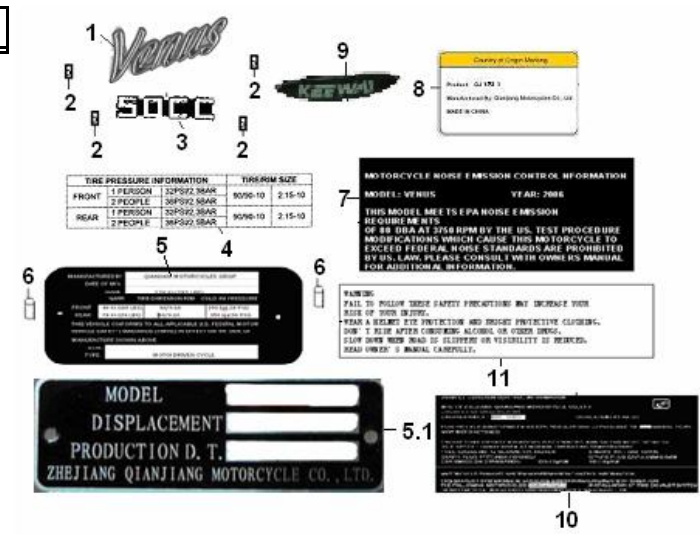

F20 STICKER

NO.	PART NO.	DESCRIPTION	QTY	NOTES	Season	Vehicle Color	OLD CODE
1	05511B50T000	STICKER I, RR. SIDE COVER	2		2007-2009		
2	65311B50T000	NIP NUT	8		2007-2009		
3	05512B50T002	STICKER II, RR. SIDE COVER	2		2007-2009		
4	05533B50T000	TIRE PRESSURE STICKER	1		2007-2009		
5	57001B50T004	PLATE, LABEL	1	for EPA	2008		
5	57001B13000B	PLATE, LABEL	1	EPA 2009 version	2009		
6	B100432007P0	RIVER 3.2X7	2		2007-2009		B10000300600
7	05536B50T000	NOISE CONTROL 2	1	for 2007 season	2007		
7	05536B130002	NOISE CONTROL 2	1	for 2008 season	2008		
8	05529B50T000	MAKING PASTER	1		2007-2009		
9	05521B50T008	STICKER FRONT COVER	1		2007-2009		
10	05568B130009	LET STICKER	1	EPA 2009 version	2009		
11	05535B50T000	WARNING STICKER	1		2007-2009