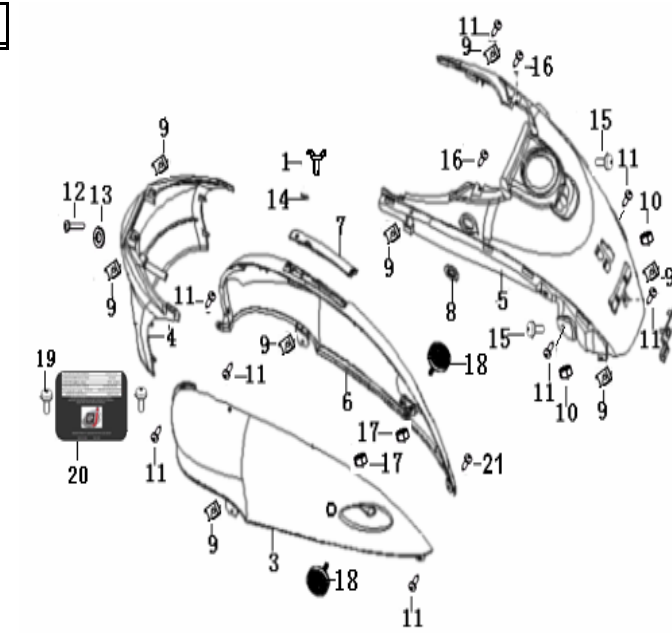

NO.	PART NO.	DESCRIPTION	QTY	NOTES	Season	Vehicle Color	OLD CODE
1	08002B50T001	SCREW	1		2007-2009		
2	08250B50T000	PLATE, NUMBER	1		2007-2009		
3	65601B50TT71	SIDE COVER, LH SOLID PINK T7	1	for SOLID PINK T7 vehicles	2007-2008	T7	
3	65601B50TY11	SIDE COVER, LH CHAMPAGNE Y1	1	for CHAMPAGNE Y1 vehicles	2007-2008	Y1	
3	65601B50TBH1	SIDE COVER, LH BLACK BH	1	for black BH vehicles	2007-2008	BH	
3	65601B50TW11	SIDE COVER, LH WHITE W1	1	for white W1 vehicles	2007-2008	W1	65601B50TWD
3	65601B50TB21	SIDE COVER, LH BALCK B2	1	for black B2 vehicles	2008	B2	
3	65601B50TLO1	SIDE COVER, LH BLUE LO	1	for EPA market blue LO vehicles	2009	LO	65601B13LO00
3	65601B13DC01	SIDE COVER, LH TV	1	for EPA market pink TV vehicles	2009	TV	65601B13DC00
4	65605B50T001	COVER, FRONT ECRU	1	for EPA customer	2007-2009	T7;Y1;W1; B2;LO;R5;TV	
4	65605B50TWG	COVER, FRONT CREAM	1	for EPA customer black BH vehicles	2007-2009	BH	65605B50TWG
4	65605B50TWG0	COVER, FRONT WHITE WG	1	for EEC and NON-EEC market black B2 vehicles	2007-2009	B2	65605B50T000
5	65606B50T000	COVER, TAIL ECRU	1	for all the colors except black BH and black B2 vehicles	2007-2009	T7;Y1;W1; LO;R5;TV	
5	65606B13WG0	COVER, TAIL WHITE WG	1	for black BH, B2 vehicles	2007-2009	B2;BH	
6	65602B50TT71	SIDE COVER, RH SOLID PINK T7	1	for SOLID PINK T7 vehicles	2007-2009	T7	
6	65602B50TY11	SIDE COVER, RH CHAMPAGNE Y1	1	for CHAMPAGNE Y1 vehicles	2007-2009	Y1	
6	65602B50TBH1	SIDE COVER, RH BLACK BH	1	for black BH vehicles	2007-2009	BH	
6	65602B50TW11	SIDE COVER, RH WHITE W1	1	for white W1 vehicles	2007-2009	W1	65602B50TWD
6	65602B50TB21	SIDE COVER, RH BALCK B2	1	for black B2 vehicles	2008	B2	
6	65602B50TLO1	SIDE COVER, RH BLUE LO	1	for EPA market blue LO vehicles	2009	LO	65602B13LO00
6	65602B13DC01	SIDE COVER, RH TV	1	for EPA market pink TV vehicles	2009	TV	65602B13DC00
7	65609B50TT70	COVER, OIL TANK SOLID PINK T7	1	for SOLID PINK T7 vehicles	2007-2009	T7	
7	65609B50TY10	COVER, OIL TANK CHAMPAGNE Y1	1	for CHAMPAGNE Y1 vehicles	2007-2009	Y1	
7	65609B50TBH0	COVER, OIL TANK BLACK BH	1	for black BH vehicles	2007-2009	BH	
7	65609B50TW10	COVER, OIL TANK WHITE W1	1	for white W1 vehicles	2007-2009	W1	65609B50TWD
7	65609B50TB20	COVER, OIL TANK BLACK B2	1	for black B2 vehicles	2008	B2	
7	65609B50TLO0	COVER, OIL TANK BLUE LO	1	for blue LO vehicles	2008	LO	
7	65609B50TTV0	COVER, OIL TANK PINK TV	1	for pink TV vehicles	2008	TV	
7	65609B13DC00	COVER, OIL TANK TV	1	for pink TV vehicles	2009	TV	
8	05201B50T000	DECORATION, SEAT LOCK	1		2007-2009		
9	65801J0ET000	NUT 4MM	8		2007-2009		
10	B04070600055	NUT 6MM	2		2007-2009		
11	B05074201605	SELF-TAPPING SCREW ST4.2X16	8		2007-2009		B05004201605
12	B02000607025	SCREW 6X70MM	1		2007-2009		
13	B07030000605	WASHER 6MM	1		2007-2009		
14	B090303012A3	PIN 2.8X12	1		2007-2009		B090303012A4
15	B13060601605	SCREW W/WASHER 6X16MM	2		2007-2009		
16	B05074801605	SELF-TAPPINGSCREWST4.8X16	2		2007-2009		B05075001205
17	B04070600055	NUT 6MM	2		2007-2009		
18	86400T180002	SIDE REFLEX REFLECTOR	2		2007-2009		86300B50T000
19	B05003201005	SCREW W/WASHER 3.2X9.5MM	2		2007-2009		B05074201305
20	05531B50T000	EPA PASTER	1	for 2007 season	2007		
20	05531B130007	EPA PASTER	1	for 2008 season	2008		
21	B05074201305	SELF-TAPPING SCREW ST4.2X13	1		2007-2009		#N/A