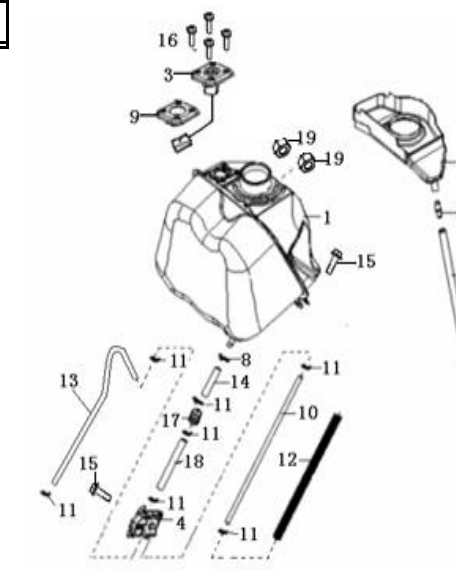

F06 FUEL TANK

NO.	PART NO.	DESCRIPTION	QTY	NOTES	Season	Vehicle Color	OLD CODE
1	50100B50T000	FUEL TANK COMP.	1		2007-2009		
3	50800B50T000	GAUGE ASSY, FUEL LEVEL	1		2007-2009		
4	50320B50T000	SHUTOFF ASSY., FUEL TANK	1		2007-2009		
5	50012B50T000	PIPE, WATER 7X11X486	1		2007-2009		
6	50013B50T000	CONNECT PIPE	1		2007-2009		
7	50011B50T000	CUSHION, ANTI-WATER	1		2007-2009		
8	B17010090003	CLIPφ9	6		2007-2009		
9	50004B50T000	RUBBER JOINT., GAUGE	1		2007-2009		
10	50301B920001	FUEL HOSEII φ5X10X250 mark C-U-07-003	1		2007-2009		
11	50307J00P000	CLIP 8	7		2007-2009		
12	50324B50T000	SPRING, AIR HOSE	1		2007-2009		
13	B16010422801	FUEL HOSE φ4X2X280	1		2007-2009		
14	B16010520601	FUEL HOSE V φ5X10X60 mark C-U-07-003	1		2007-2009		
15	B01090601665	BOLT 6X16MM	2		2007-2009		
16	B13140501405	BOLT ASSY. 5X14MM	4		2007-2009		
17	50340B50T000	FILTER, FUEL	1		2007-2009		
18	50306K310000	FUEL HOSEVI φ5X10X115 mark C-U-07-003	1		2007-2009		
19	B04070600055	NUT M6	2		2007-2009		

50701B50T000
B01090601664