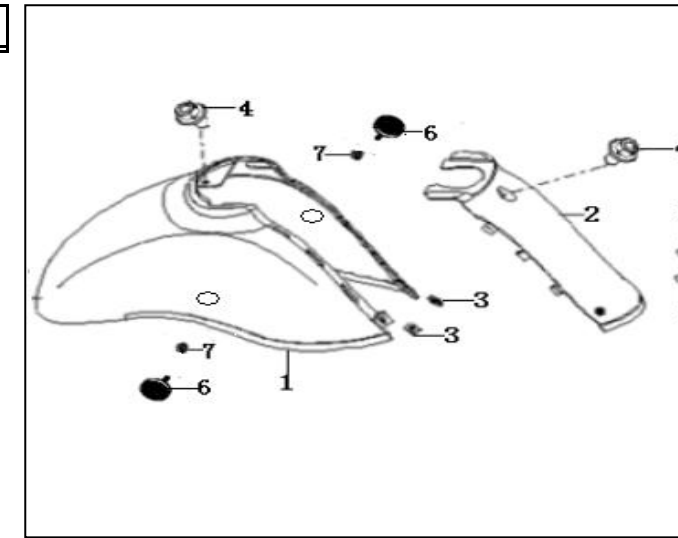

NO.	PART NO.	DESCRIPTION	QTY	NOTES	Season	Vehicle Color	OLD CODE
1	65101B50TT70	FRONT FENDER,FR.SOLID PINK T7	1	for SOLID PINK T7 vehicles	2007-2009	T7	
1	65101B50TBH0	FRONT FENDER,FR.BLACK BH	1	for black BH vehicles	2007-2009	BH	
1	65101B50TW10	FRONT FENDER,FR.WHITE W1	1	for white W1 vehicles	2007-2009	W1	
1	65101B50TY10	FRONT FENDER,FR.CHAMPAGNE Y1	1	for CHAMPAGNE Y1	2007-2009	Y1	65101B50TY11
1	65101B50TB21	FRONT FENDER,FR.BLACK B2	1	for black B2 vehicles	2008	B2	
1	65101B50TLO1	FRONT FENDER,FR.BLUE LO	1	for blue LO vehicles	2008	LO	65101B13LO00
1	65101B50TTV1	FRONT FENDER,FR.PINK TV	1	for pink TV vehicles	2008	TV	65101B13TV00
2	65106B50TT70	FRONT FENDER,RR.SOLID PINK T7	1	for SOLID PINK T7 vehicles	2007-2009	T7	
2	65106B50TBH0	FRONT FENDER,RR.BLACK BH	1	for black BH vehicles	2007-2009	BH	
2	65106B50TW10	FRONT FENDER,RR.WHITE W1	1	for white W1 vehicles	2007-2009	W1	65106B50TWD
2	65106B50TY10	FRONT FENDER,RR.CHAMPAGNE Y1	1	for CHAMPAGNE Y1 vehicles	2007-2009	Y1	65106B50TY11
2	65106B50TB20	FRONT FENDER,RR.BLACK B2	1	for black B2 vehicles	2008	B2	
2	65106B50TLO0	FRONT FENDER,RR.BLUE LO	1	for blue LO vehicles	2008	LO	
2	65106B50TTV0	FRONT FENDER,RR.PINK TV	1	for pink TV vehicles	2008	TV	
3	65801J0ET000	CLIP, SCREW 4MM	2		2007-2009		
4	B01090601665	BOLT 6X16MM	2		2007-2009		B01090601664
5	B05074001205	SCREW GB845	2		2007-2009		
6	86300T180001	SIDE REFLEX REFLECTOR	2		2007-2009		86300B0DT000
7	B04070600064	NUT 6MM	2		2007-2009