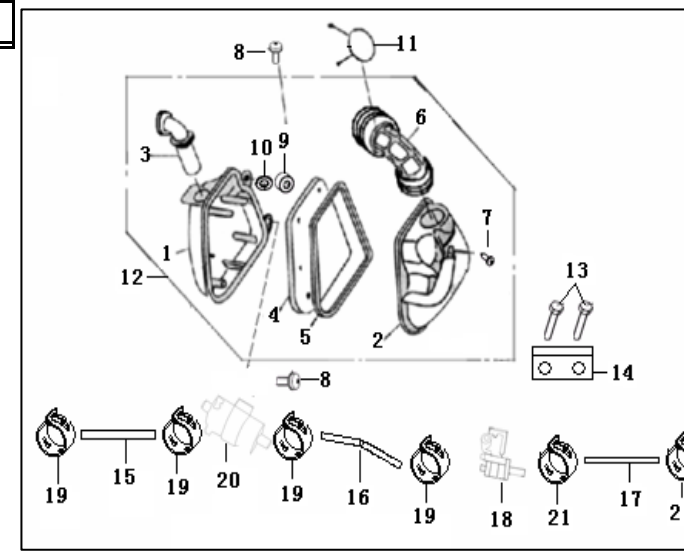

F05 AIR CLEANER

NO.	PART NO.	DESCRIPTION	QTY	NOTES	Season	Vehicle Color	OLD CODE
1	49101B0AT000	CASE, AIR CLEANER	1		2007-2009		
2	49001B0AT000	COVER, AIR CLEANER	1		2007-2009		
3	49002B130001	GUIDE PIPE (φ16)	1		2007-2009		49002B0AT000
4	49200B0AT000	FILTER	1		2007-2009		
5	49013B0AT000	SEAL GASKET	1		2007-2009		
6	49005B0AT000	CONNECTING PIPE	1		2007-2009		
7	B05075001605	TAPPING SCREW	4		2007-2009		B05075002505
8	B13140602005	SCREW 6X20MM	2		2007-2009		
9	49004B0AT000	BUSH	2		2007-2009		
10	49022B0AT000	GROMMET	2		2007-2009		
11	49016F0BT000	CLIP 42.5	1		2007-2009		
12	49100B130001	AIR CLEANER ASSY.	1		2007-2009		49000B0AT000
13	B01090601265	SCREW 6X12MM	2		2007-2009		B0109061265
14	57051B2GT000	PLATE, ONE WAY VALVE	1		2007-2009		
15	49853BMMT001	HOSE II 85MM	1		2007-2009		
16	49852BMMT001	HOSE I 380MM	1		2007-2009		
17	49851BMMT001	HOSE 550MM	1		2007-2009		
18	49840B0ES000	ONE WAY VALVE II	1		2007-2009		
19	49805BMBT000	SPRING II LOCK φ17.5	4		2007-2009		
20	49870B2GT000	AIR CLEANER, SMALL	1		2007-2009		
21	49855B0ES000	SPRING II LOCK φ16.5	2		2007-2009