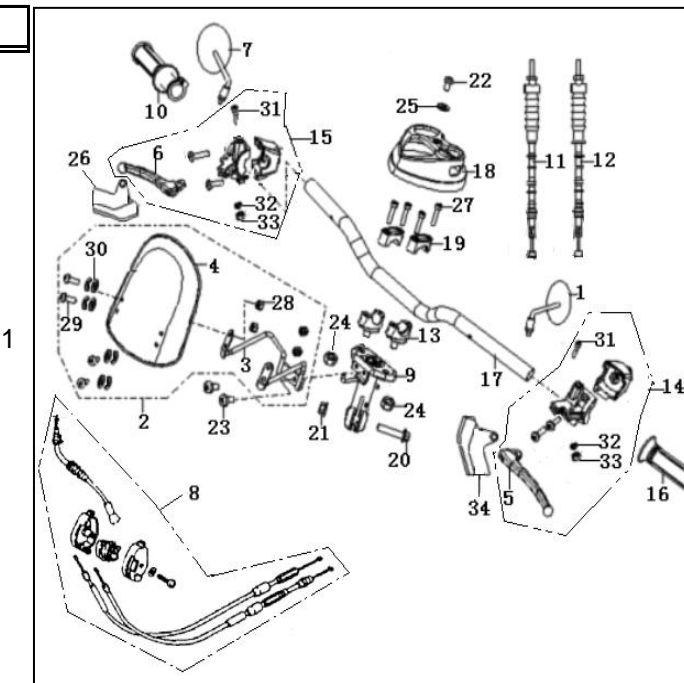

40300B50T001

B01070603064