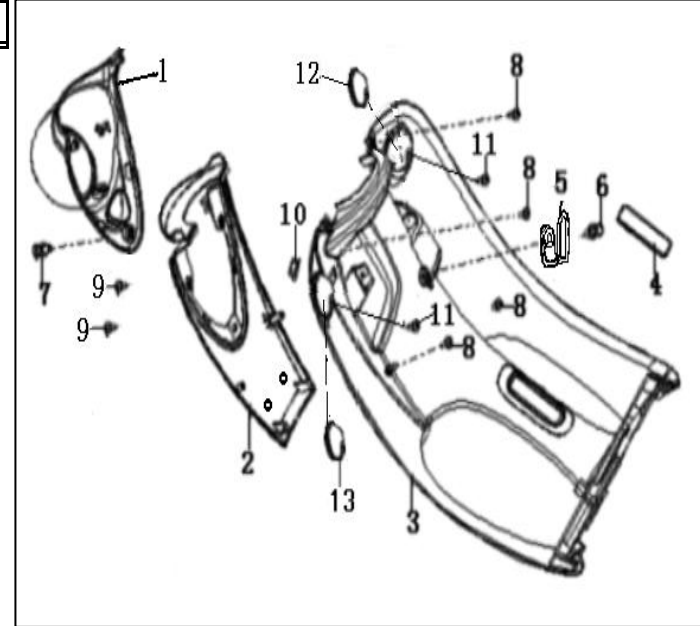

NO.	PART NO.	DESCRIPTION	QTY	NOTES	Season	Vehicle Color	OLD CODE
1	80004B50T000	COVER, HEADLAMP	1				
1	80004B13WG0	COVER, HEADLAMP (WHITE WG)	1	for pink TV vehicles	2009	TV	
1	80004B13BH00	COVER, HEADLAMP (BLACK BH)	1	for EPA,black BH vehicles	2008-2009	BH	
2	65301B50T000	COVER, FRONT	1				
2	65301B13DC00	COVER, FRONT	1	for pink TV vehicles	2009	TV	
2	65301B13BH00	COVER, FRONT (BLACK BH)	1	for EPA,black BH vehicles	2008-2009	BH	
3	65302B50TT70	COVER, LOWER SOLID PINK T7	1	for red T7 vehicle	2007-2009	T7	
3	65302B50TY10	COVER, LOWER CHAMPAGNE Y1	1	for CHAMPAGNE Y1 vehicle	2007-2009	Y1	
3	65302B50TBH0	COVER, LOWER BLACK BH	1	for black BH vehicle	2007-2009	BH	
3	65302B50TW10	COVER, LOWER WHITE W1	1	for white W1 vehicles	2007-2009	W1	65302B50TWD
3	65302B50TLO0	COVER, LOWER BLUE LO	1	for blue LO vehicles	2008-2009	LO	65302B13LO00
3	65302B13WG0	COVER, LOWER WHITE WG	1	for pink TV vehicles	2009	TV	
4	65403B50TT70	CAP, FRAME NUMBER SOLID PINK T7	1	for red T7 vehicle	2007-2009	T7	
4	65403B50TY10	CAP, FRAME NUMBER CHAMPAGNE Y1	1	for CHAMPAGNE Y1 vehicle	2007-2009	Y1	
4	65403B50TBH0	CAP, FRAME NUMBER BLACK BH	1	for black BH vehicle	2007-2009	BH	
4	65403B50TW10	CAP, FRAME NUMBER WHITE W1	1	for white W1 vehicles	2007-2009	W1	65403B50TWD
4	65403B50TLO0	CAP, FRAME NUMBER BLUE LO	1	for blue LO vehicles	2008-2009	LO	65403B13LO00
4	65403B13WG00	CAP, FRAME NUMBER WHITE WG	1	for pink TV vehicles	2009	TV	
5	03310B50T000	HOOK, HELMET	1		2007-2009		
6	B0206060252A	SCREW 6X25MM	1		2007-2009		B02060602524
7	B0206060252A	SCREW 6X25MM	1		2007-2009		B02060602524
8	B05074801605	SELF-TAPPING SCREW	4		2007-2009		B05075001205
9	B05074801605	SELF-TAPPING SCREW 4.8X16	2		2007-2009		B05075001205
10	B04070600055	NUT 6MM	1		2007-2009		
11	B05074001605	SELF-TAPPING SCREW 4X16	2		2007-2009		B05070401205
12	65309B50TT70	COVER, TURN SIGNAL CAP SOLID PINK T7	1	for red T7 vehicle	2007-2009	T7	
12	65309B50TY10	COVER, TURN SIGNAL CAP CHAMPAGNE Y1	1	for CHAMPAGNE Y1 vehicle	2007-2009	Y1	
12	65309B50TBH0	COVER, TURN SIGNAL CAP BLACK BH	1	for black BH vehicle	2007-2009	BH	
12	65309B50TW10	COVER, TURN SIGNAL CAP WHITE W1	1	for white W1 vehicles	2007-2009	W1	65309B50TWD
13	65303B50TT70	COVER, TURN SIGNAL CAP SOLID PINK T7	1	for red T7 vehicle	2007-2009	T7	
13	65303B50TY10	COVER, TURN SIGNAL CAP CHAMPAGNE Y1	1	for CHAMPAGNE Y1 vehicle	2007-2009	Y1	
13	65303B50TBH0	COVER, TURN SIGNAL CAP BLACK BH	1	for black BH vehicle	2007-2009	BH	
13	65303B50TW10	COVER, TURN SIGNAL CAP WHITE W1	1	for white W1 vehicles	2007-2009	W1	65303B50TWD