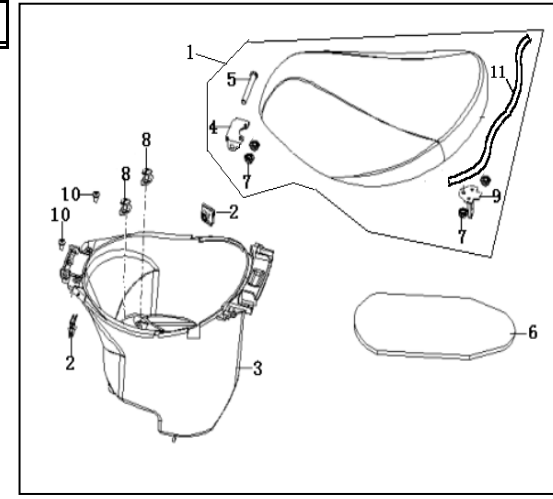

F07 SEAT

NO.	PART NO.	DESCRIPTION	QTY	NOTES	Season	Vehicle Color	OLD CODE
1	51100B50T000	SEAT COMP. (NO MARK)	1	for EPA and EEC2 market	2007-2008		51100B13000C
1	51100B130001	SEAT COMP.	1	for EPA 2009version	2009		
2	65803J0ET000	NUT ASSY. 6MM	2		2007-2009		
3	51004B50T000	LUGGAGE BOX	1		2007-2009		
4	51083B50T000	PLATE, CONNECTING	1		2007-2009		
5	51001B50T000	PIN, FIXING	1		2007-2009		
6	51006B50T000	COVER, LOWER	1		2007-2009		
7	B04070600053	NUT 6MM	3		2007-2009		
8	B13060601605	BOLT ASSY. 6X16MM	2		2007-2009		
9	51070B50T000	BRACKET COMP.	1		2007-2009		
10	B05074801605	SCREW 4.8X16MM	2		2007-2009		B05075001205
11	51490B50T001	AIRPROOF STRIP	1		2007-2009