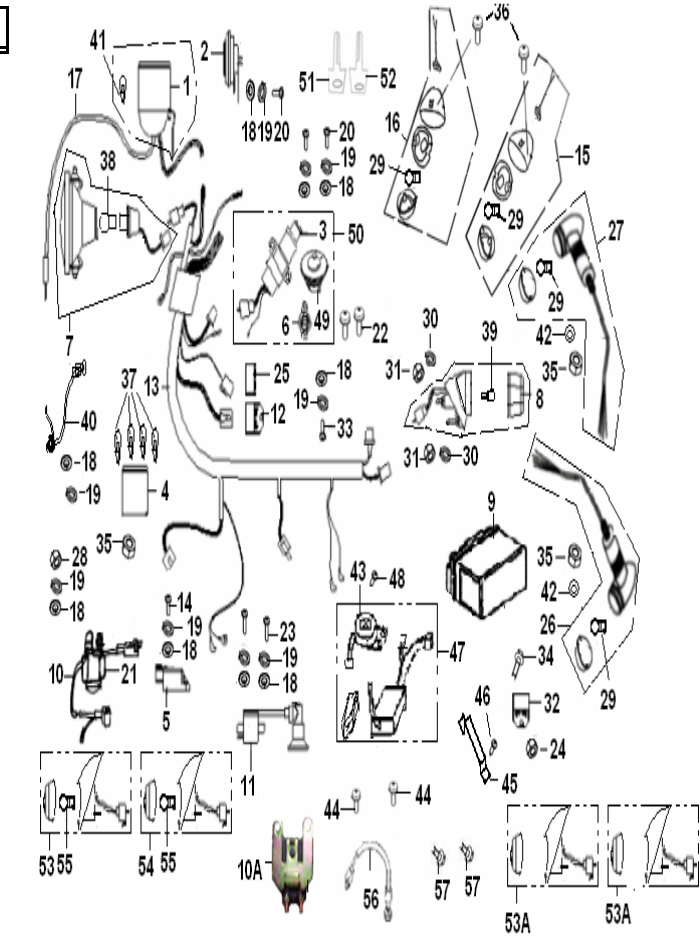

NO.	PART NO.	DESCRIPTION	QTY	NOTES	Season	Vehicle Color	OLD CODE
1	72000B50T001	SPPEEDOMETER ASSY.	1		2007-2009		
2	95000B50T000	HORN	1		2007-2009		
3	88100B13000C	LOCK ASSY, POWER mark:on,off	1	only for EPA market	2009		
4	77000B50T000	INDICATOR COMP.	1		2007-2009		
5	98801B50T000	RECTIFIER	1		2007-2009		
6	88800B50T000	LOCK ASSY, SEAT	1		2007-2009		
7	80000B50T000	HEAD LAMP ASSY	1		2007-2009		
8	82000B50T001	TAIL LAMP ASSY (DOT)	1	for EPA market	2007-2009		
9	96100B20T000	BATTERY YT4L-BS	1		2007-2009		96100B50T001
10	94000B50T000	RELAY, STARTER(old)	1	used before 08.11.23	2007-2008		
10A	94100J000002	RELAY, STARTER(new)	1	New type, start VIN 69C901243. used after 08.11.23	2008-2009		94000B50T000
11	96200B50T000	COIL ASSY	1		2007-2009		
12	96400B50T000	FLASHER	1		2007-2009		
13	92000B50T006	HARNES ASSY, WIRING	1	for EPA before 08.11.23,VIN before 69C901243	2007-2008		92000B50T000
13	92000B13000B	HARNES ASSY, WIRING	1	for EPA ,used with new relay, start VIN 69C901243. after 08.11.23	2008-2009		92000B50T006
14	B02000601625	SCREW 6X16MM	1		2007-2009		
15	81100BM0T000	LAMP, TURN SIGNAL, L(DOT)	1	for EPA	2007-2009		
16	81300BM0T000	LAMP, TURN SIGNAL, R(DOT)	1	for EPA	2007-2009		
17	72900B50T000	CABLE, SPEEDOMETER	1		2007-2009		
18	B07030000605	WASHER 6MM	9		2007-2009		
19	B07000000605	WASHER 6MM	9		2007-2009		
20	B02000601625	SCREW 6X16MM	3		2007-2009		
21	94008B50T000	COVER , RELAY, STARTER	1		2007-2009		
22	B13060601605	SCREW W/WASHER 6X16MM	2		2007-2009		
23	B02000602025	SCREW 6X20MM	2		2007-2009		
24	B04070600055	NUT 6MM	1		2007-2009		
25	96401B50T000	COVER, FLASHER	1		2007-2009		
26	81500B50T000	FLASHER LIGHT, L (DOT)	1		2007-2009		
27	81700B50T000	FLASHER LIGHT, R (DOT)	1		2007-2009		
28	B04000600045	NUT 6MM	1		2007-2009		
29	81004BM0T000	BULB, 12V/10W	4	for EPA	2007-2009		
30	B07020000505	WASHER 5MM	2		2007-2009		
31	B04000500045	NUT 5MM	2		2007-2009		
32	97701B50T000	C.D.I.	1		2007-2009		
33	B02000601625	SCREW 6X12MM	1		2007-2009		
34	B01090602065	BOLT 6X20MM	1		2007-2009		
35	B04000600045	NUT 6MM	2		2007-2009		
36	B13140501405	SCREW W/WASHER M5x14	2	for EPA	2007-2009		
37	70002B50T000	BULB, 12V2W	4		2007-2009		
38	80002B50T000	BULB, 12V/35/35W	1		2007-2009		
39	82005B50T000	BULB, 12V/21W/5W	1		2007-2009		
40	96900B50T000	WIRE, EARTH	1		2007-2009		
41	70001B50T000	BULB, 12V1.7W	1		2007-2009		
42	B07020000604	WASHER 6MM	2		2007-2009		
43	95730B50T000	ALARM SYSTEM HORN	1		2007-2009		
44	B13010601605	SCREW W/WASHER M6x16	2		2007-2009		
45	95701JCCT000	BAKT ALARMSYSTEM	1		2007-2009		
46	B01090601265	SCREW 6X12MM	2		2007-2009		B0109061265
47	95700B50T000	ANNUNCIATOR,VOICE ASSY.	1		2007-2009		
48	B05074001205	SELF-TAPPING SCREW 4X12	1		2007-2009		
49	50200B50T000	CAP, FUEL TANK	1		2007-2009		
50	88000B50T000	LOCK ASSY.COMP.	1		2007-2009		
50	88000B13000C	LOCK ASSY.COMP.mark:on,off	1		2009		
51	88900B13000X	KEY NUT left	1		2007-2009		
52	88900B13001X	KEY NUT RIGHT	1		2007-2009		
53A	83000B130000	LAMP, TURN SIGNAL	2	for EPA market	2007-2009		
54	81300B50T000	LAMP, TURN SIGNAL, R	1	for NON-EEC market	2007-2009		
55	81004B50T000	BULB, 12V/10W	4	for NON-EEC market	2007-2009		
56	92200G120000	ELECTRIC CABLE	1	used with new relay,start VIN 69C901243. used after 08.11.23	2008-2009		
57	B01090601065	BOLT M6x10	2	used with new relay,start VIN 69C901243. used after 08.11.23	2008-2009