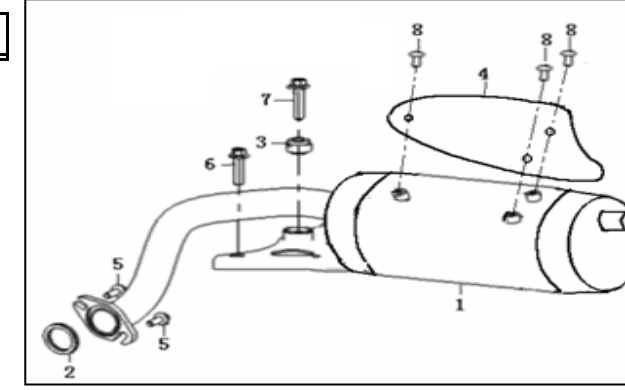

F04 MUFFLER

NO.	PART NO.	DESCRIPTION	QTY	NOTES	Season	Vehicle Color	OLD CODE
1	47100B0DT001	MUFFLER WITH ACCELERANT	1		2007-2009		
2	47800B0DT000	GASKET,EXHAUST PIPE	1		2007-2009		
3	47740B0ET000	BUSH ASSY	1		2007-2009		
4	47760B0CT000	COVER,MUFFLER	1		2007-2009		
5	B0109060166L	BOLT 6X16MM	2		2007-2009		B01070601665
6	B01070802065	BOLT 8X20MM	1		2007-2009		
7	B01070803065	BOLT 8X30MM	1		2007-2009		
8	B0107060086A	BOLT 6X8MM	3		2007-2009		B01070600865