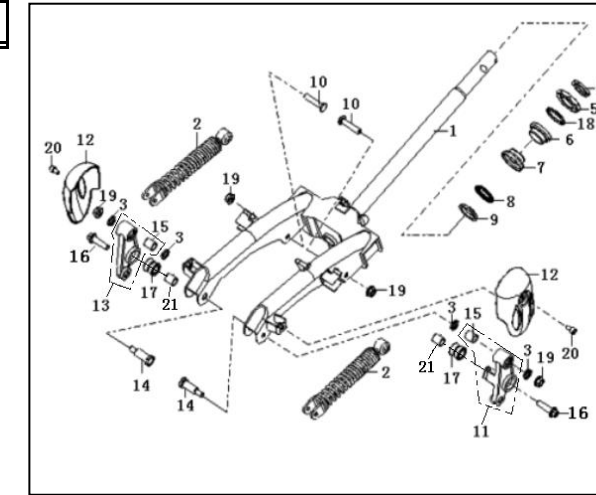

VENUS50 EPA PARTS CATALOG (BODY PARTS)

QJ1E40QMB(老) JCK (Q16-27) -QJ50QT-5-1A (1010201.00301)

QJ1E40QMB(老) JCK (Q16-46) -QJ50QT-5-1A (1010201.01101)

QJ1E40QMB(老) JCK (Q16-66) -QJ50QT-5-1A (1010201.00501)

F03 FRONT WHEEL

NO.	PART NO.	DESCRIPTION	QTY	NOTES	Season	Vehicle Color	OLD CODE
1	44100B50T001	RIM, FRONT WHEEL(DOT)	1	for EPA market and NON-EEC market	2007-2009		
2	44400B0AT000	PANEL ASSY.	1	for EPA market and NON-EEC market	2007-2009		
3	44500B0AT000	BRAKE SHOE	1 pair	2pcs/pair, order as per pair	2007-2009		
4	44300B0AT000	DUST SEAL	1		2007-2009		
5	44004B50T000	AXLE, FRONT WHEEL	1		2007-2009		
6	44201B0AT000	GEAR, SPEEDOMETER	1		2007-2009		
7	44202B0AT000	PINION, SPEEDOMETER	1		2007-2009		
8	44203B0AT000	WASHER, GEAR	1		2007-2009		
9	44204B0AT000	WASHER, PINION	1		2007-2009		
10	44205B0AT000	BUSH, PINION	1		2007-2009		
11	44016B50T000	SPACER, RH.	1		2007-2009		
12	44601B0AT000	BUSH, MID	1		2007-2009		
13	44003B0AT000	CAMSHAFT, FR. BRAKE	1		2007-2009		
14	44007B0AT000	LEVER, FR. BRAKE	1		2007-2009		
15	44008B0AT000	SPRING, BRAKE RETURN	1		2007-2009		
16	44001B0AT000	SPRING, BRAKE SHOE	2		2007-2009		
17	44002B0AT000	INDICATOR, WEAR	1		2007-2009		
18	44015B0AT000	SEAL, CAMSHAFT	1		2007-2009		
19	44023B0AT000	PLATE, DRIVING	1		2007-2009		
20	44602B0AT000	FLANGE SPACER	1		2007-2009		
21	B140104F10AA	TIRE (90/90-10) (DOT & 75R-000209)	1		2007-2009		B140504F10BB
22	44019B50T000	CLIP	1		2007-2009		
23	B12046020000	BEARING	2		2007-2009		
24	B02020502025	SCREW 5X20MM	1		2007-2009		
25	B04171012555	NUT 10X1.25MM	1		2007-2009		
26	44300B50T000	OIL SEAL	1		2007-2009		
27	B04170600055	NUT 6MM	1		2007-2009		
28	B01090603565	BOLT 6X35MM	1		2007-2009		B01010603525
29	B1403Z201120	RIM, VALVE	1		2007-2009		B1403Z201100
30	B1404Z2011C0	CAP, VALVE	1		2007-2009		
31	44600B0AT000	SPACER ASSY,FR.WHEEL	1		2007-2009		