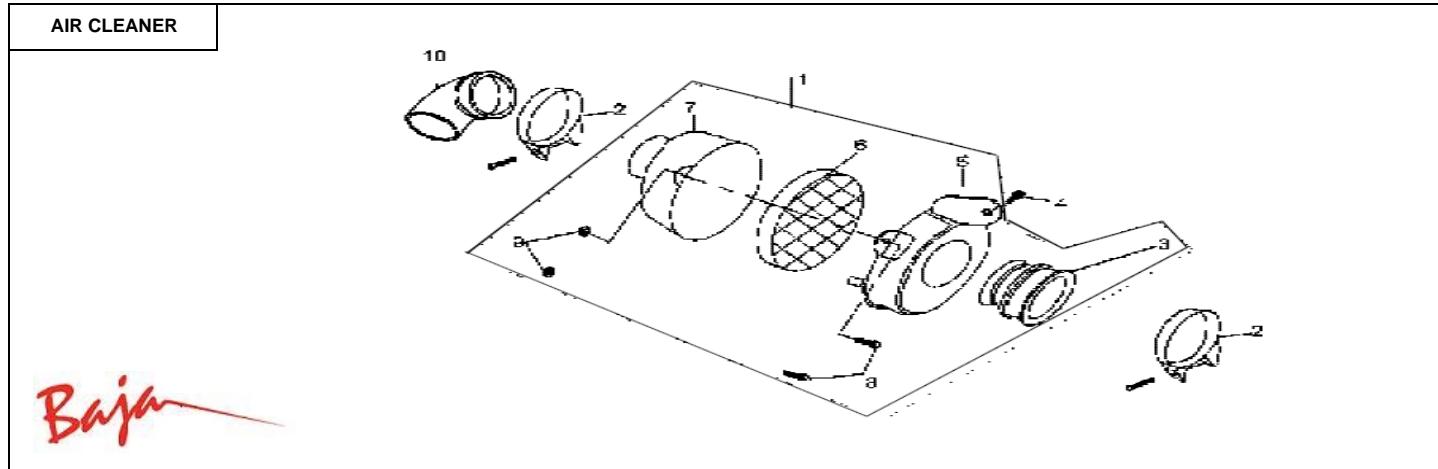

Item No.	Part No.	UPC Number	Description	Qty Shipped per order	Qty.
1	WD90S-313	883099047275	AIR CLEANER	1	1
2	WD90S-264	883099046568	AIR CLEANER CLIP	1	2
3			CONNECTING PIPE		1
4			BOLT M6 × 12		1
5			FRONT ASSEMBLE SET PART, AIR CLEANER		1
6	WD90S-314	883099047305	FILTER, AIR	1	1
7			REAR ASSEMBLE SET, AIR CLEARNER		1
8			SCREW M6 × 16		2
9			NUT M6		2
10	WD90S-265	883099046575	INTAKE PIPE, AIR CLEARNER	1	1