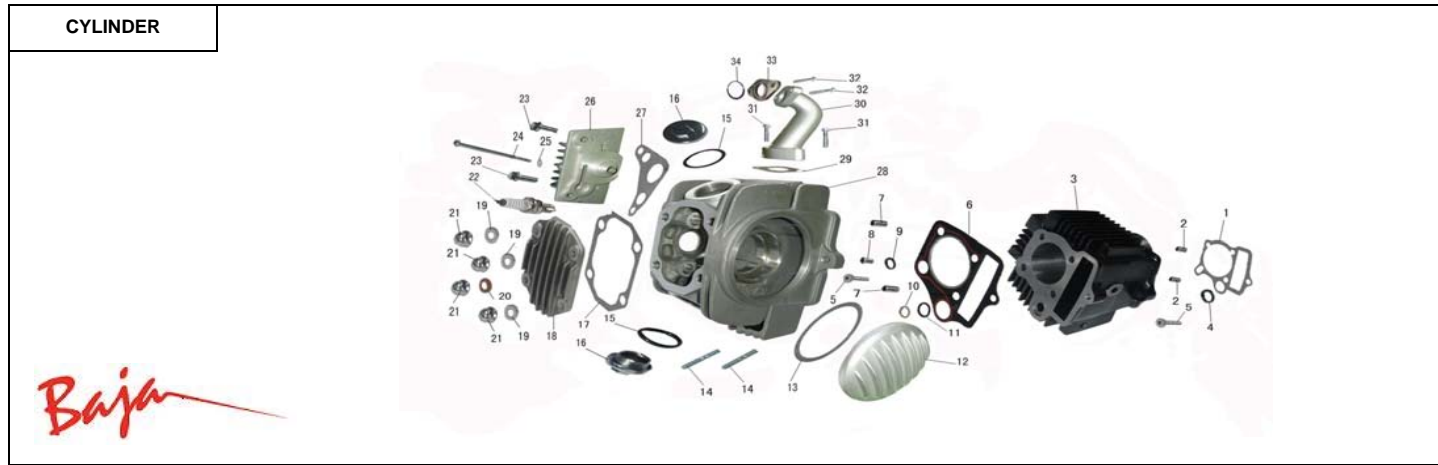

WD90S

Item No.	Part No.	UPC Number	Description	Qty Shipped per order	Qty.
1	WD90S-100	883099036699	GASKET, CYLINDER BLOCK	1	1
2	WD90S-101	883099036743	DOWEL PINΦ8×12	2	2
3	WD90S-102	883099036774	CYLINDER BLOCK	1	1
4	WD90S-103	883099036804	RECTANGLE RING B	1	1
5	WD90S-104	883099036811	BOLT M6×22	2	2
6	WD90S-105	883099036835	GASKET, CYLINDER HEAD	1	1
7	WD90S-106	883099036972	DOWEL PINΦ8×14	2	2
8	WD90S-107	883099037245	BUSH	1	1
9	WD90S-108	883099037689	RECTANGLE RING C	1	1
10	WD90S-109	883099037801	GASKET, RECTANGLE RING A	1	1
11	WD90S-110	883099037818	RECTANGLE RING A	1	1
12	WD90S-111	883099037955	LEFT COVER, CYLINDER HEAD	1	1
13	WD90S-112	883099037962	GASKET, CYLINDER HEAD LEFT COVER	1	1
14	WD90S-113	883099037979	STUD BOLT M6×22	2	2
15	WD90S-114	883099038013	SEALING WASHER, VALVE CAP	2	2
16	WD90S-115	883099038099	VALVE CAP	2	2

VALVES					
					
Item No.	Part No.	UPC Number	Description	Qty Shipped per order	Qty.
1	WD90S-134	883099038464	CAM SHAFT COMP C100	1	1
2	WD90S-135	883099038556	POSITION LIMITING PLATE, CAM SHAFT C100	1	1
3	WD90S-136	883099038860	ROCKER ARM, VALVE	1	2
4	WD90S-137	883099038877	ROCKER ARM AXLE, VALVE	2	2
5	WD90S-138	883099038907	COTTER, VALVE	2	4
6	WD90S-139	883099038914	RETAINER, VALVE SPRING	2	2
7	WD90S-140	883099038938	OUTER RETAINER, VALVE SPRING	2	2
8	WD90S-141	883099038976	INNER RETAINER, VALVE SPRING	2	2
9	WD90S-142	883099039003	OUTER RETAINER RING, VALVE SPRING	2	2
10	WD90S-143	883099039034	SEAL, VALVE STEM	2	2
11	WD90S-144	883099039089	VALVE INLET	1	1
12	WD90S-145	883099039096	VALVE EXHAUST	1	1
13	WD90S-146	883099039119	BOLT M5×12	3	3
14	WD90S-147	883099039133	TIMING CHAIN	1	1
15	WD90S-148	883099039188	DRIVEN SPROCKET, TIMING 28T	1	1
16	WD90S-149	883099039232	CORE AXLE, CHAIN GUIDE ROLLER	1	1